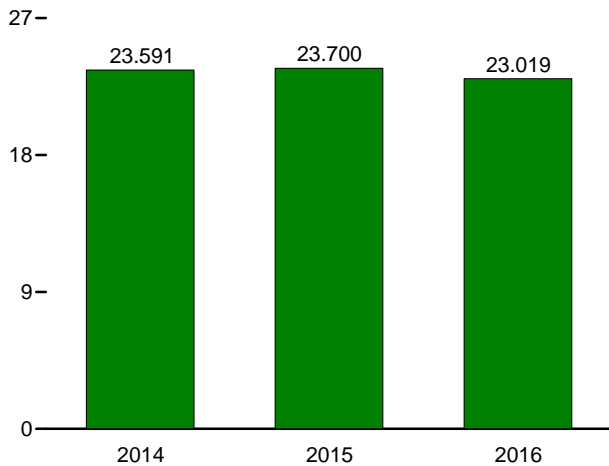

Figure 2.4 Industrial Sector Energy Consumption
(Quadrillion Btu)

By Major Source, 1949–2015

By Major Source, Monthly

Total, January–September

By Major Source, September 2016

^a Electricity retail sales.
Web Page: <http://www.eia.gov/totalenergy/data/monthly/#consumption>.
Source: Table 2.4.