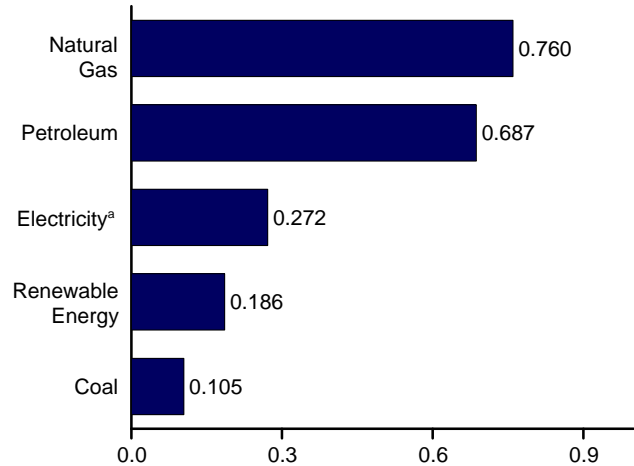

Figure 2.4 Industrial Sector Energy Consumption
(Quadrillion Btu)

By Major Source, 1949–2015

By Major Source, Monthly

Total, January–September

By Major Source, September 2016

^a Electricity retail sales.
Web Page: <http://www.eia.gov/totalenergy/data/monthly/#consumption>.
Source: Table 2.4.