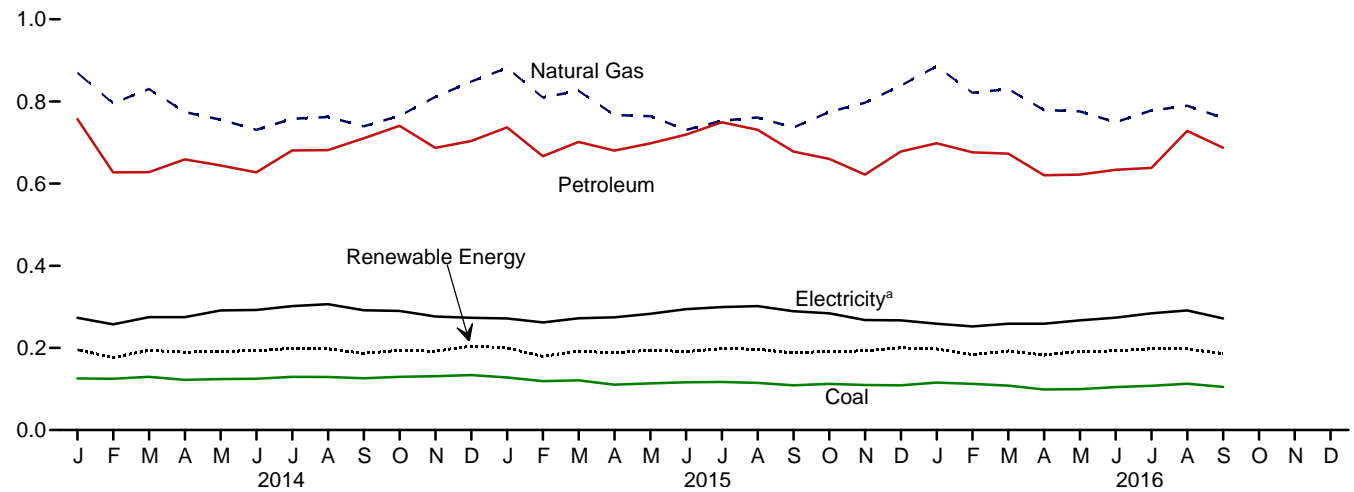

Figure 2.4 Industrial Sector Energy Consumption
(Quadrillion Btu)

By Major Source, 1949–2015

By Major Source, Monthly

Total, January–September

By Major Source, September 2016

^a Electricity retail sales.
Web Page: <http://www.eia.gov/totalenergy/data/monthly/#consumption>.
Source: Table 2.4.