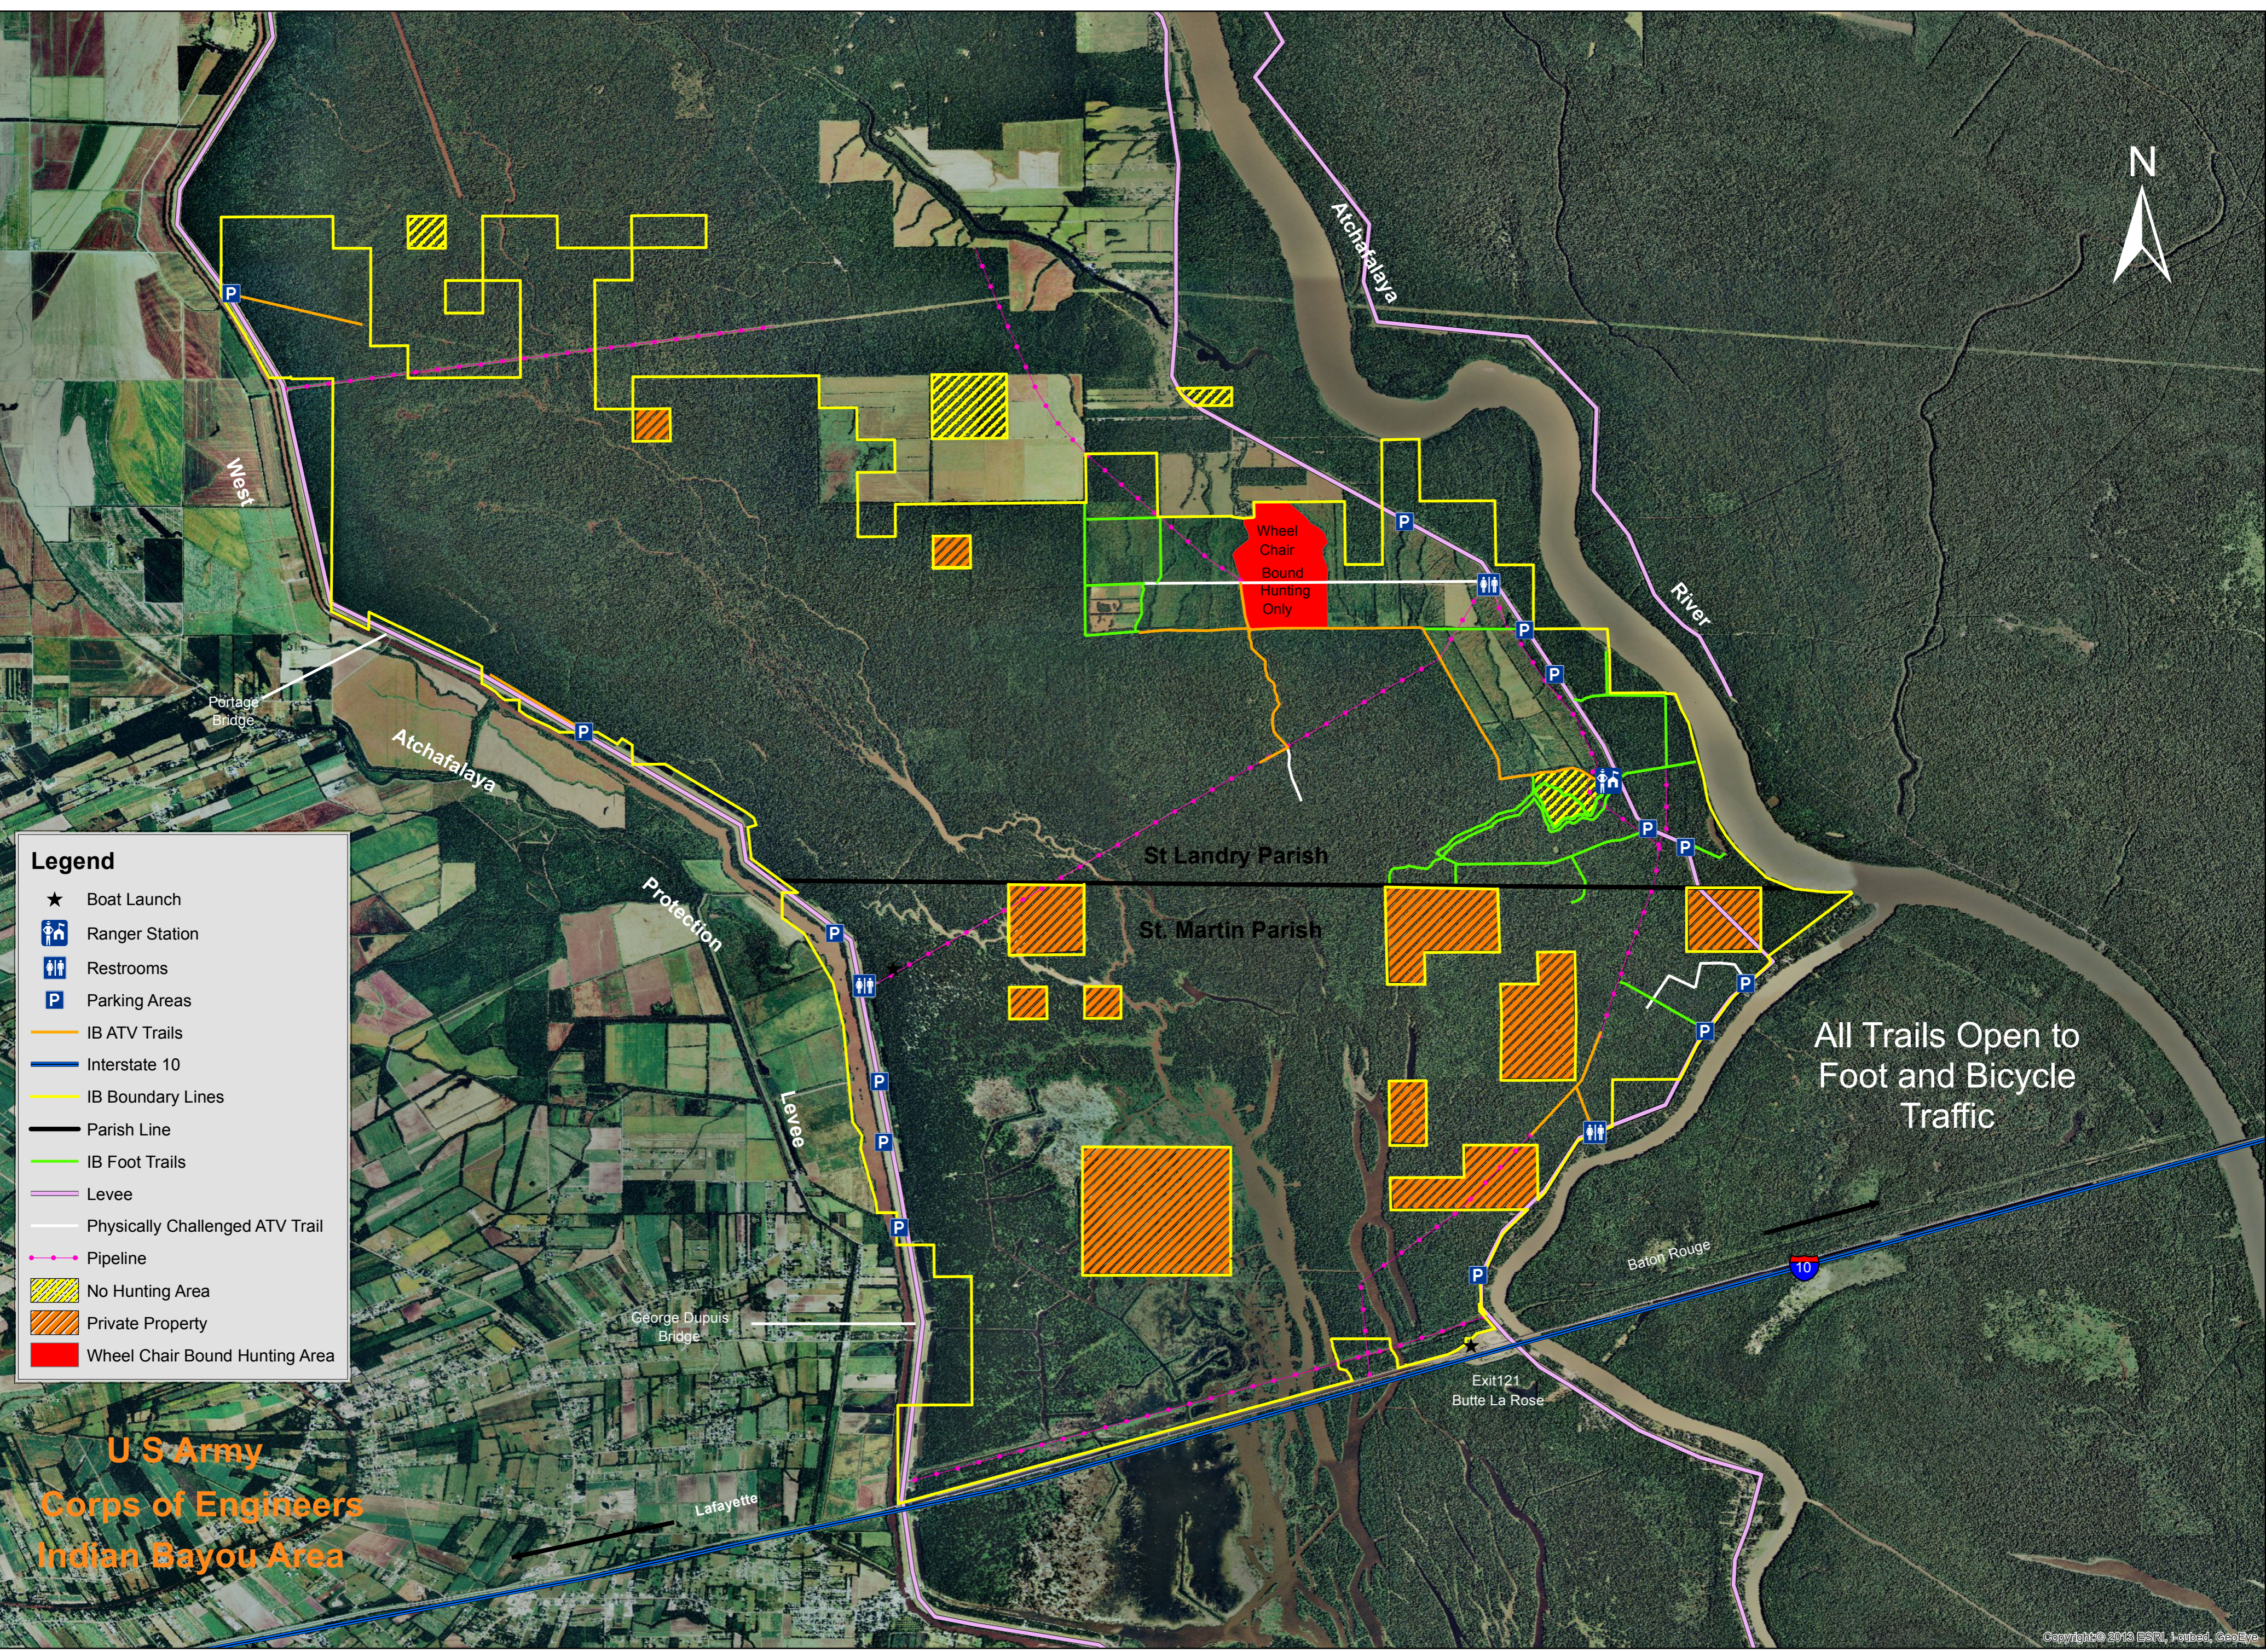

- Legend**
- ★ Boat Launch
  - 🚰 Ranger Station
  - 🚻 Restrooms
  - P Parking Areas
  - IB ATV Trails
  - Interstate 10
  - IB Boundary Lines
  - Parish Line
  - IB Foot Trails
  - Levee
  - Physically Challenged ATV Trail
  - Pipeline
  - ▨ No Hunting Area
  - ▨ Private Property
  - Wheel Chair Bound Hunting Area

**U.S. Army  
Corps of Engineers  
Indian Bayou Area**

All Trails Open to  
Foot and Bicycle  
Traffic