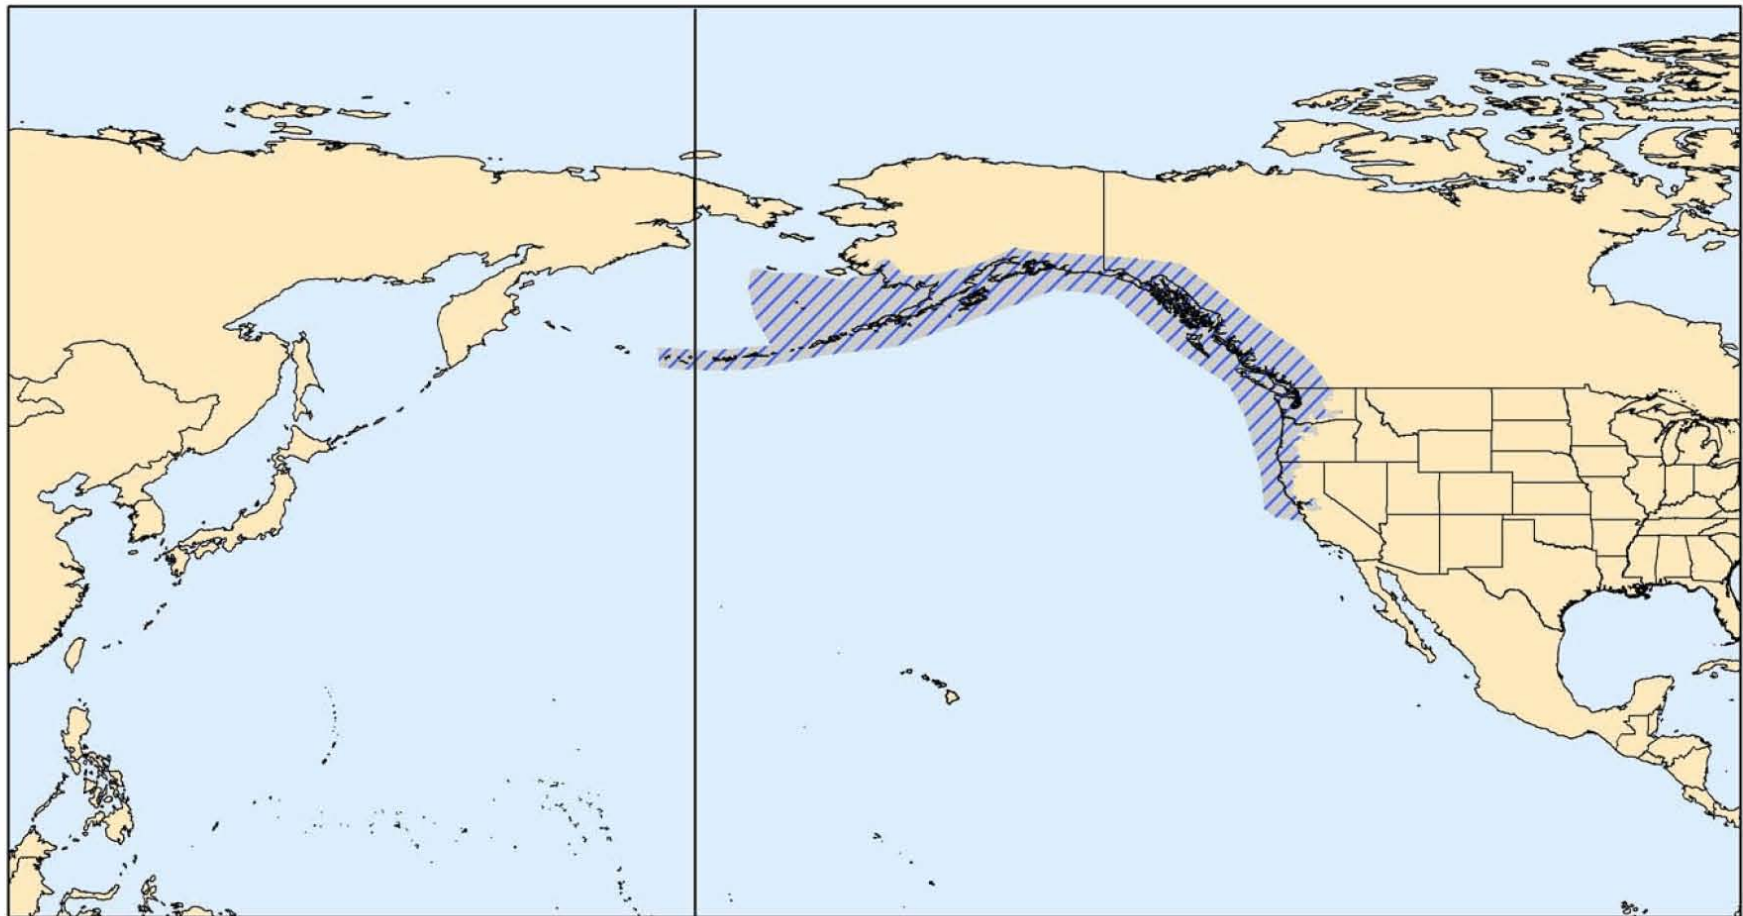

Eulachon Range

Map represents approximate range of species. Inshore and offshore distances are approximate.

NMFS, Office of Protected Resources
May 2009