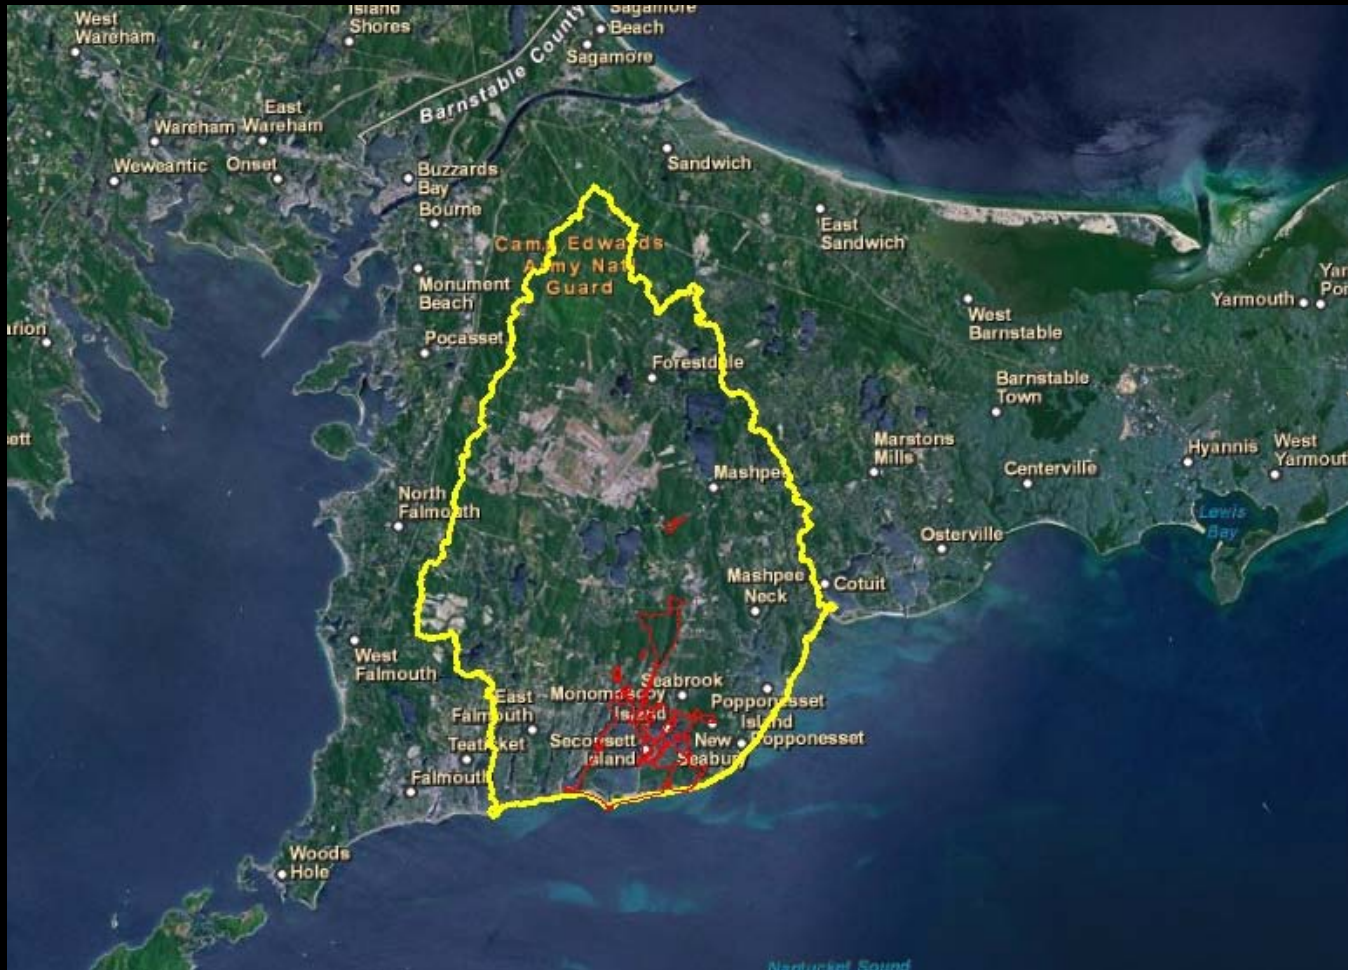

Waquoit Bay NERR, MA

Targeted Watershed Boundary

Reserve Boundary

Targeted Watershed Boundary