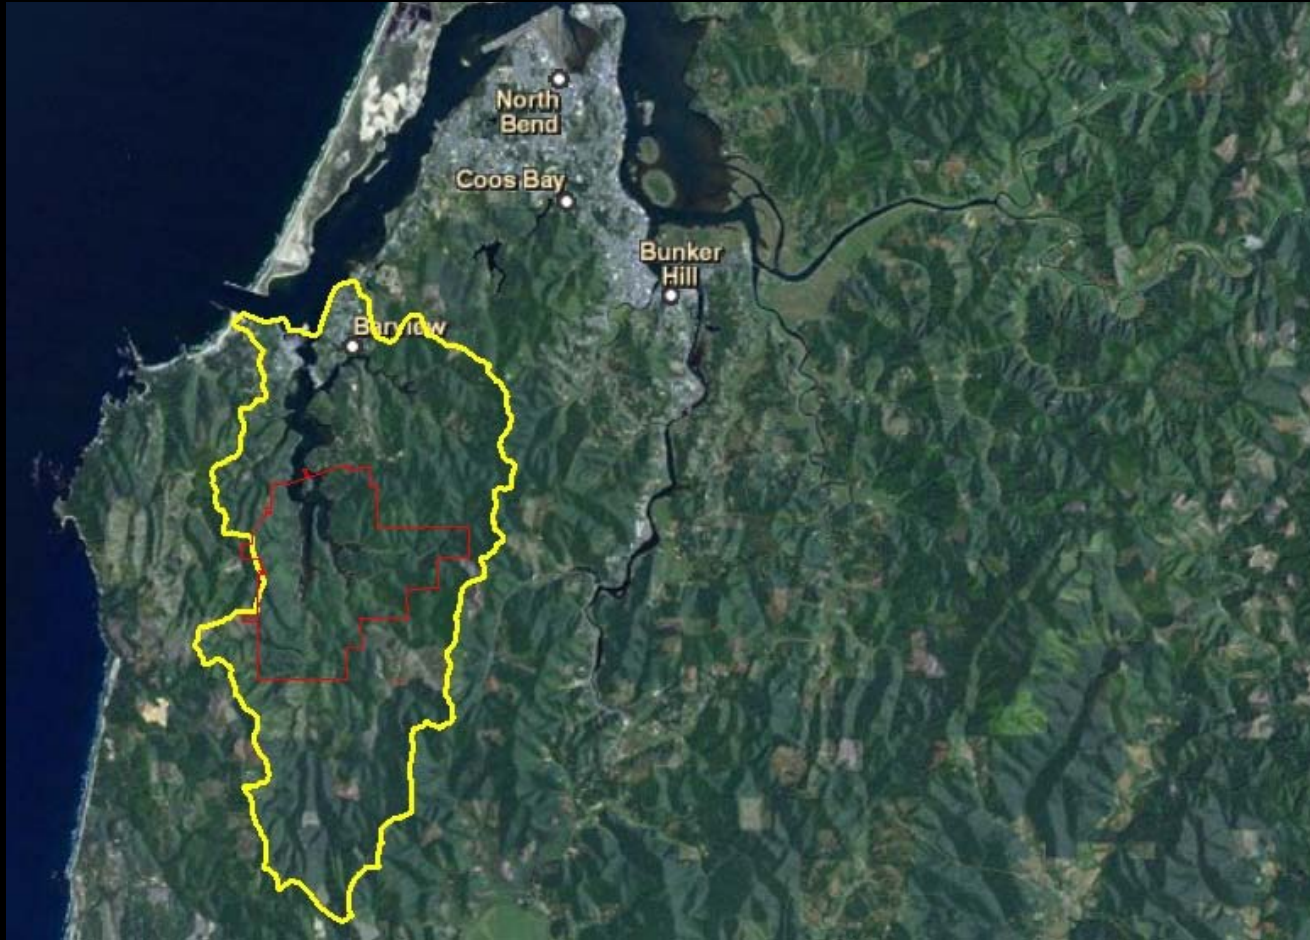

# South Slough NERR, OR Targeted Watershed Boundary

Reserve Boundary

Targeted Watershed Boundary