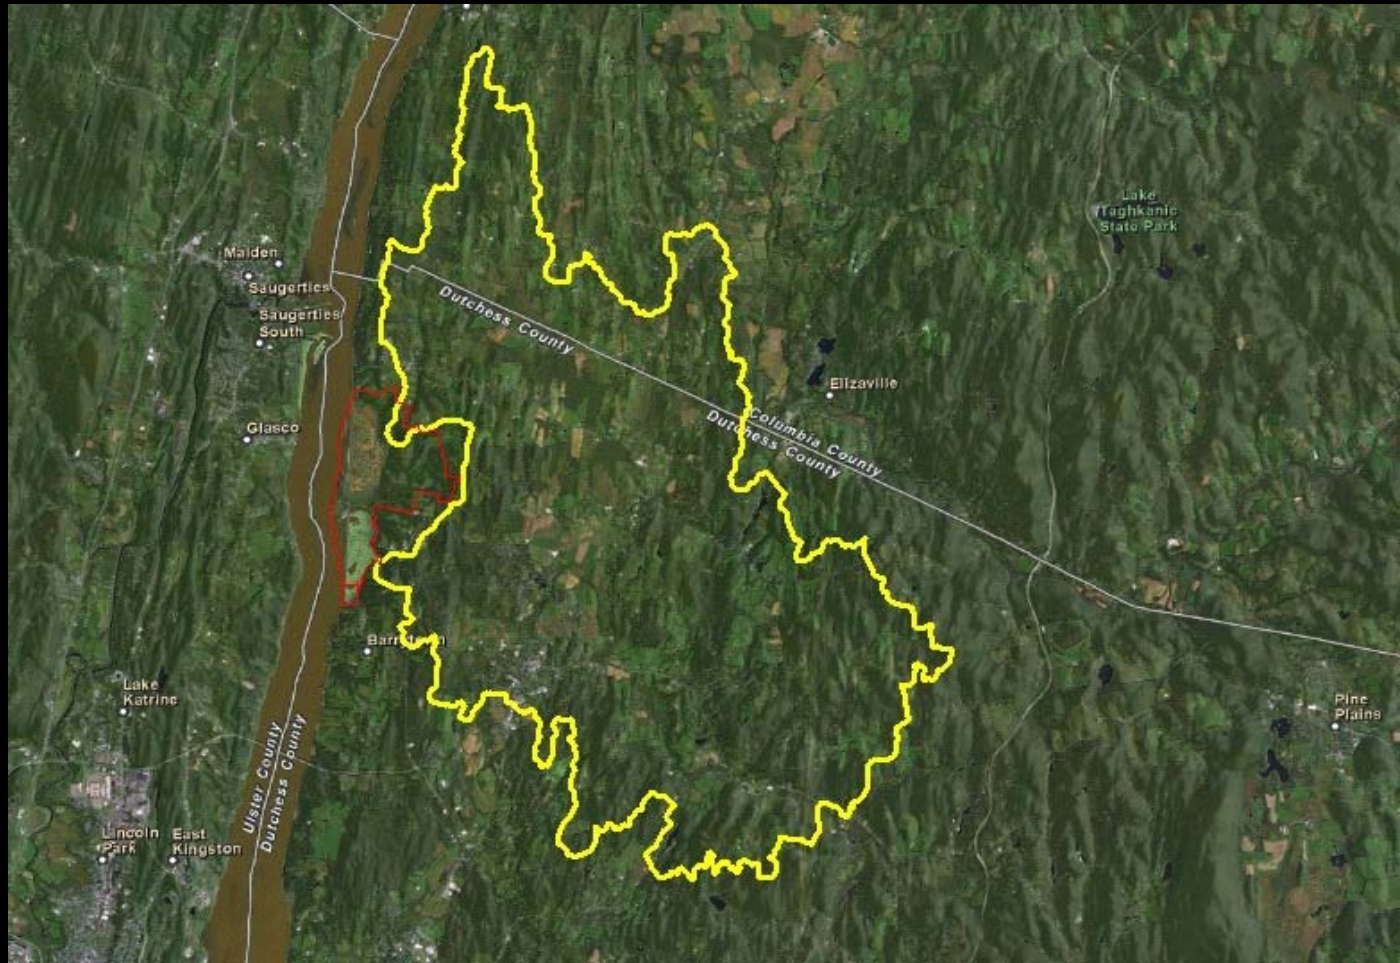

Hudson River NERR, NY

Targeted Watershed Boundaries

Reserve Boundaries

Targeted Watershed Boundaries

*Scroll to view individual Reserve components

Hudson River NERR – Iona Island Component Targeted Watershed Boundary

Reserve Boundary

Targeted Watershed Boundary

Hudson River NERR – Piermont Marsh Component Targeted Watershed Boundary

Reserve boundary

Targeted Watershed Boundary

Hudson River NERR – Tivoli Bays Component Targeted Watershed Boundary

Reserve Boundary

Targeted Watershed Boundary

Hudson River NERR - Stockport Flats Component Targeted Watershed Boundary

Reserve Boundary

Targeted Watershed Boundary