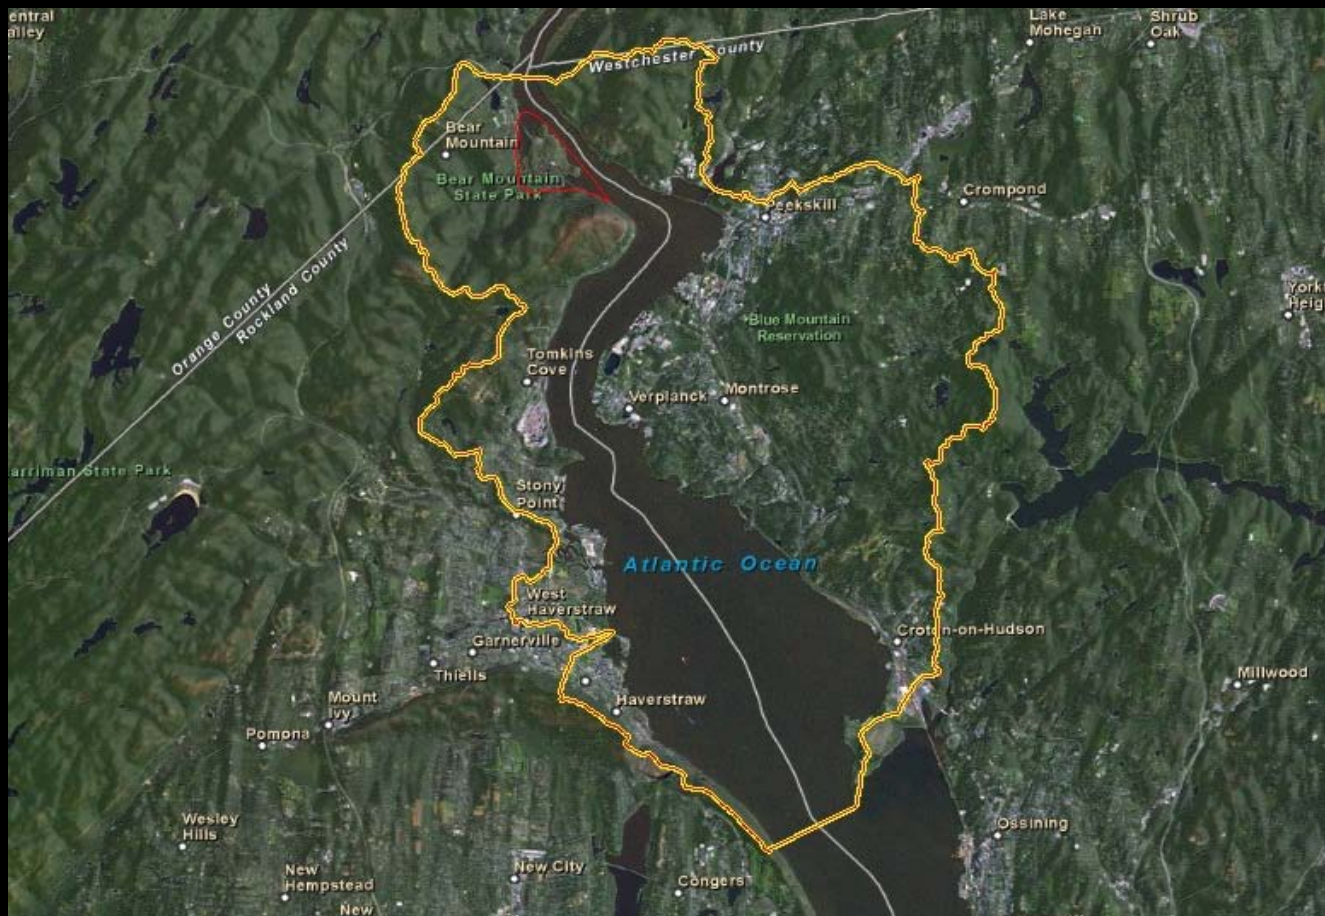

Hudson River NERR, NY

Targeted Watershed Boundaries

Reserve Boundaries

Targeted Watershed Boundaries

*Scroll to view individual Reserve components

Hudson River NERR – Iona Island Component Targeted Watershed Boundary

Reserve Boundary

Targeted Watershed Boundary

Hudson River NERR – Piermont Marsh Component Targeted Watershed Boundary

Reserve boundary

Targeted Watershed Boundary

Hudson River NERR – Tivoli Bays Component Targeted Watershed Boundary

Reserve Boundary

Targeted Watershed Boundary

Hudson River NERR - Stockport Flats Component Targeted Watershed Boundary

Reserve Boundary

Targeted Watershed Boundary