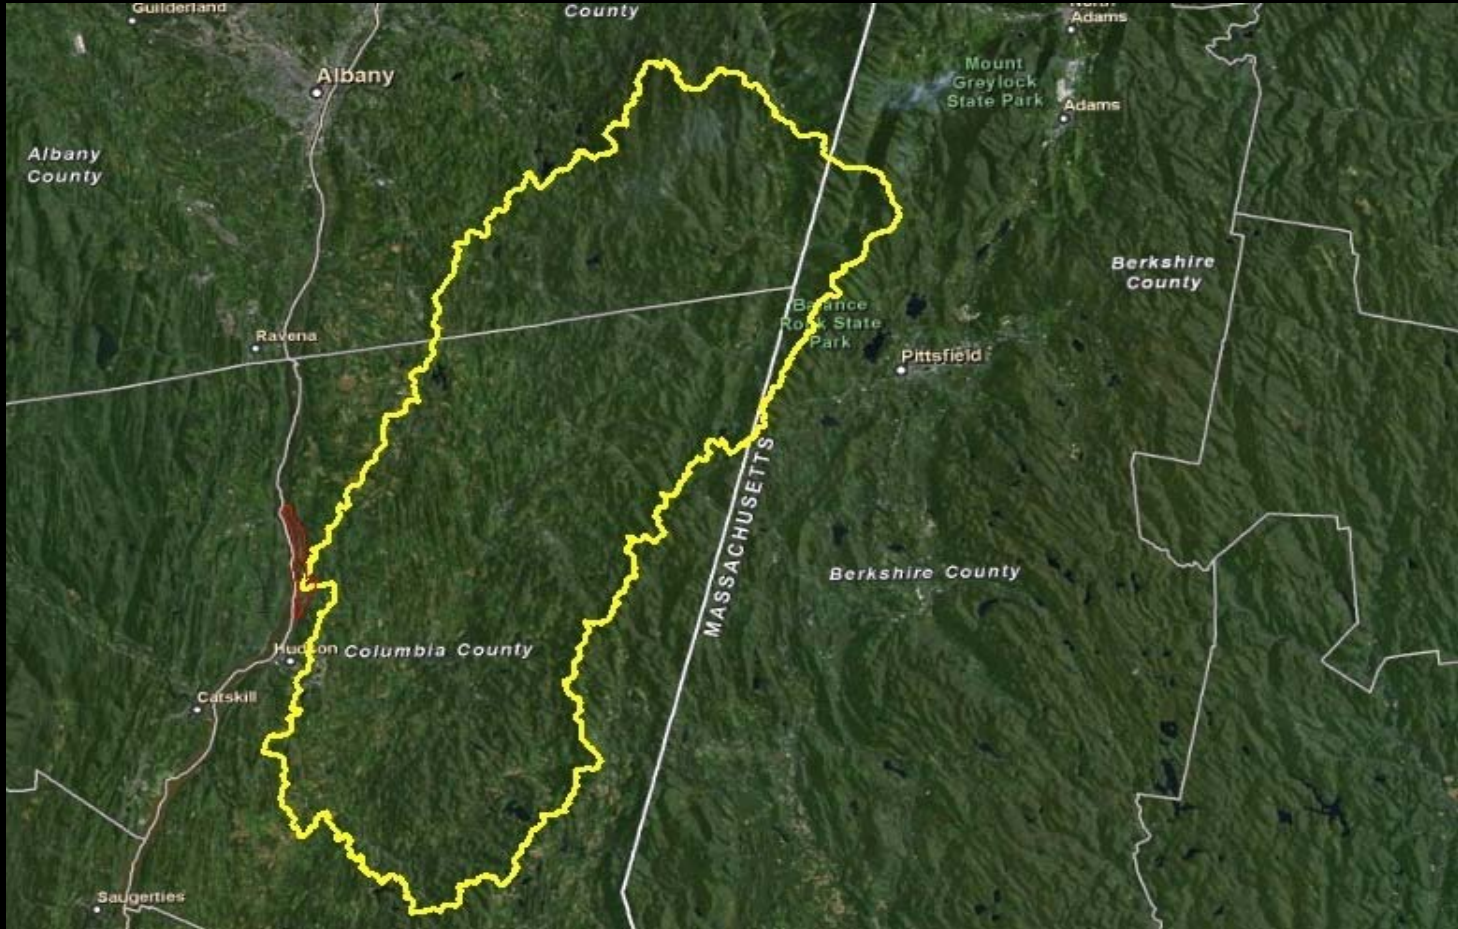

Hudson River NERR, NY

Targeted Watershed Boundaries

Reserve Boundaries

Targeted Watershed Boundaries

*Scroll to view individual Reserve components

Hudson River NERR – Iona Island Component Targeted Watershed Boundary

Reserve Boundary

Targeted Watershed Boundary

Hudson River NERR – Piermont Marsh Component Targeted Watershed Boundary

Reserve boundary

Targeted Watershed Boundary

Hudson River NERR – Tivoli Bays Component Targeted Watershed Boundary

Reserve Boundary

Targeted Watershed Boundary

Hudson River NERR - Stockport Flats Component Targeted Watershed Boundary

Reserve Boundary

Targeted Watershed Boundary