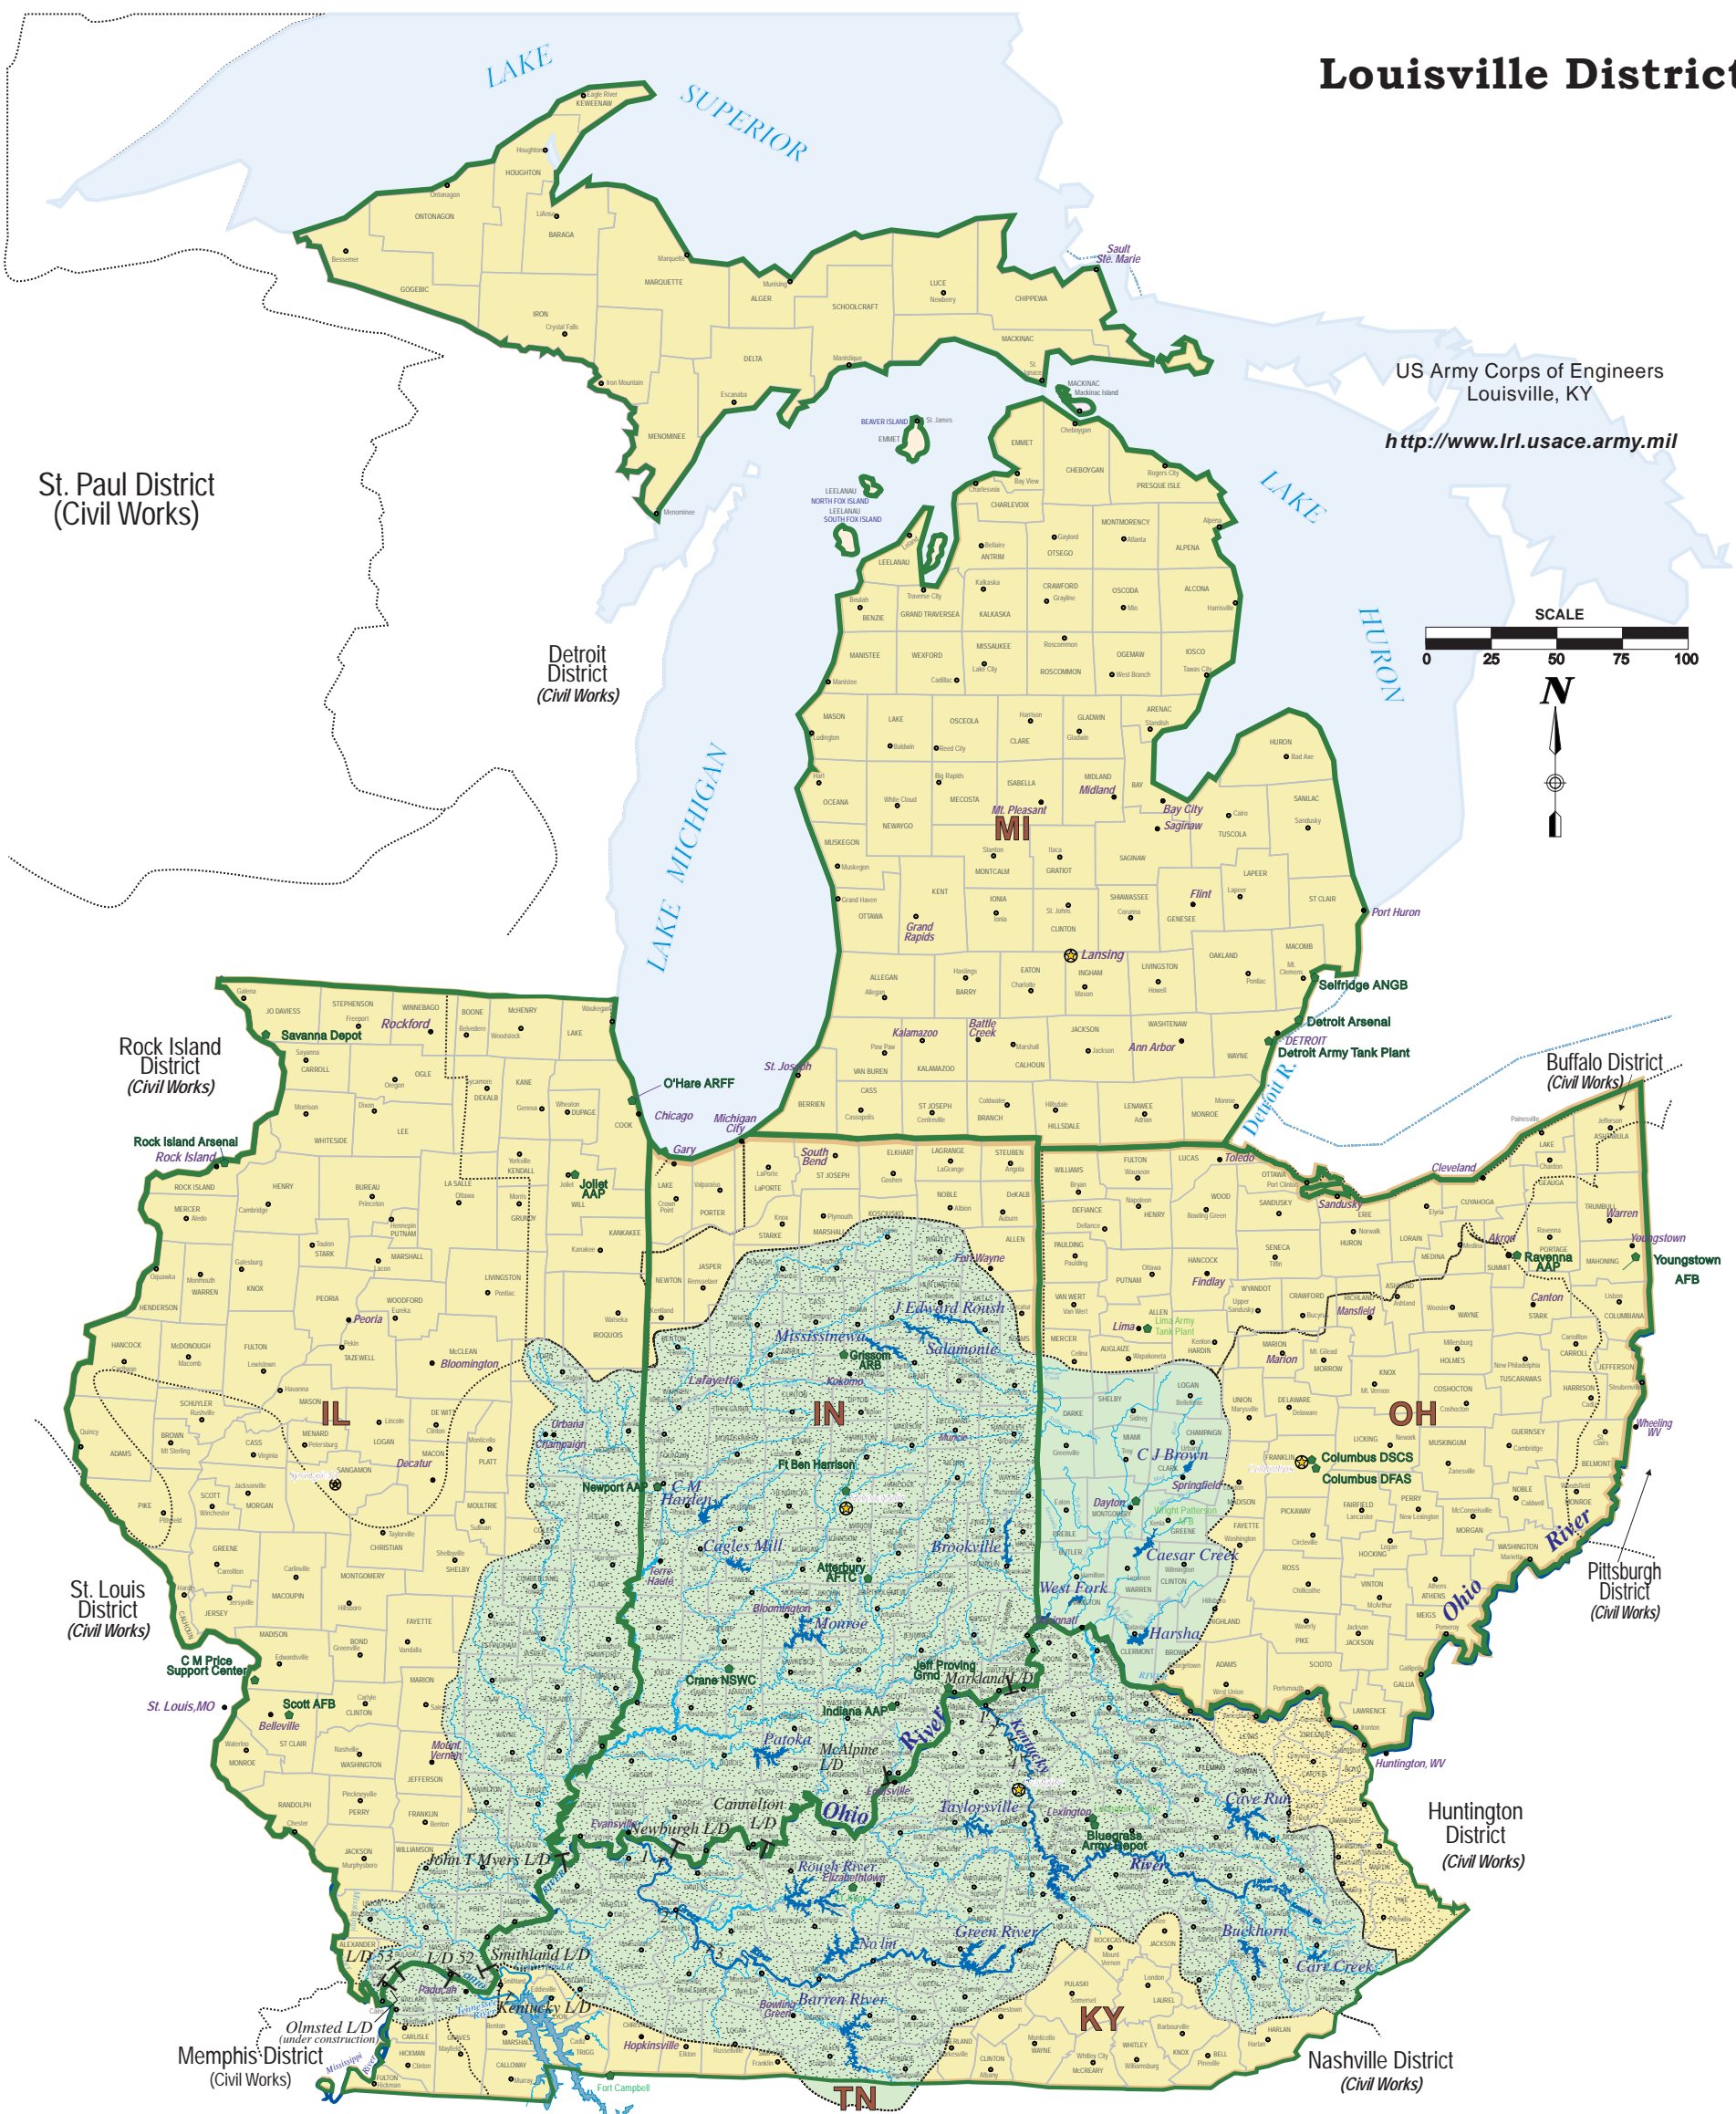

Louisville District

US Army Corps of Engineers
Louisville, KY

<http://www.lrl.usace.army.mil>

St. Paul District
(Civil Works)

Detroit District
(Civil Works)

Rock Island District
(Civil Works)

Buffalo District
(Civil Works)

St. Louis District
(Civil Works)

Pittsburgh District
(Civil Works)

Huntington District
(Civil Works)

Memphis District
(Civil Works)

Nashville District
(Civil Works)

- Adjacent COE Civil District
- 113th Congress District Boundary
- State Boundaries
- County Boundary
- ★ State Capital
- ⊙ County Seat
- ⊙ City of Interest/Seat
- ◆ Military Project

- Civil Works, Military & Environmental Projects
- Military & Environmental Projects
- Regulatory Boundry