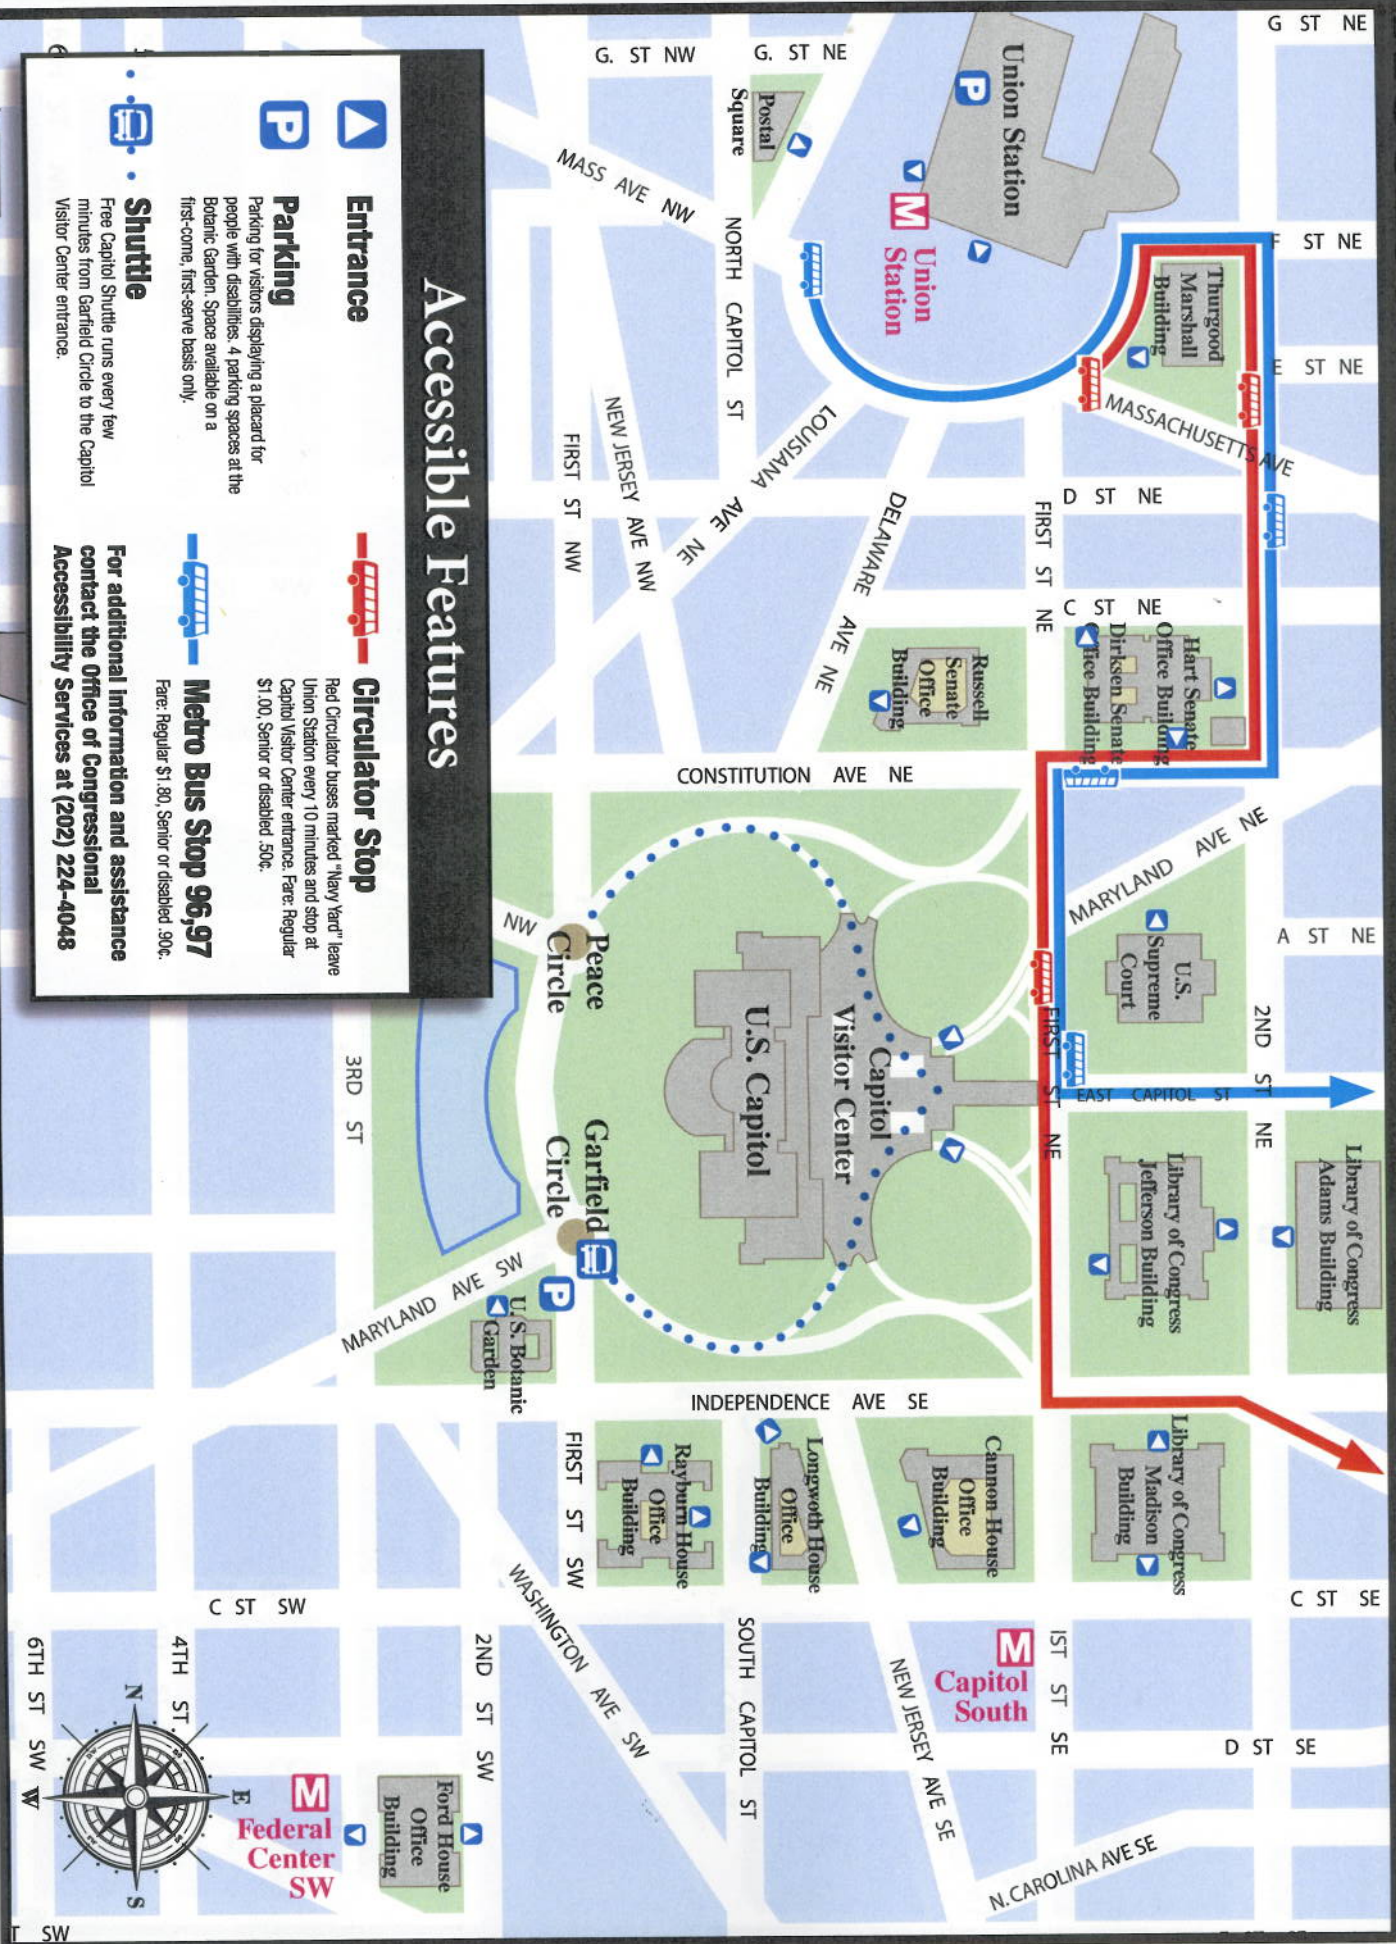

ACCESSIBLE TRANSPORTATION AT THE CAPITOL

Accessible Features

Entrance

Parking

Parking for visitors displaying a placard for people with disabilities. 4 parking spaces at the Botanic Garden. Space available on a first-come, first-serve basis only.

Shuttle

Free Capitol Shuttle runs every few minutes from Garfield Circle to the Capitol Visitor Center entrance.

Circulator Stop

Red Circulator buses marked "Navy Yard" leave Union Station every 10 minutes and stop at Capitol Visitor Center entrance. Fare: Regular \$1.00, Senior or disabled .50c.

Metro Bus Stop 96,97

Fare: Regular \$1.80, Senior or disabled .90c.

For additional information and assistance contact the Office of Congressional Accessibility Services at (202) 224-4048

144 940