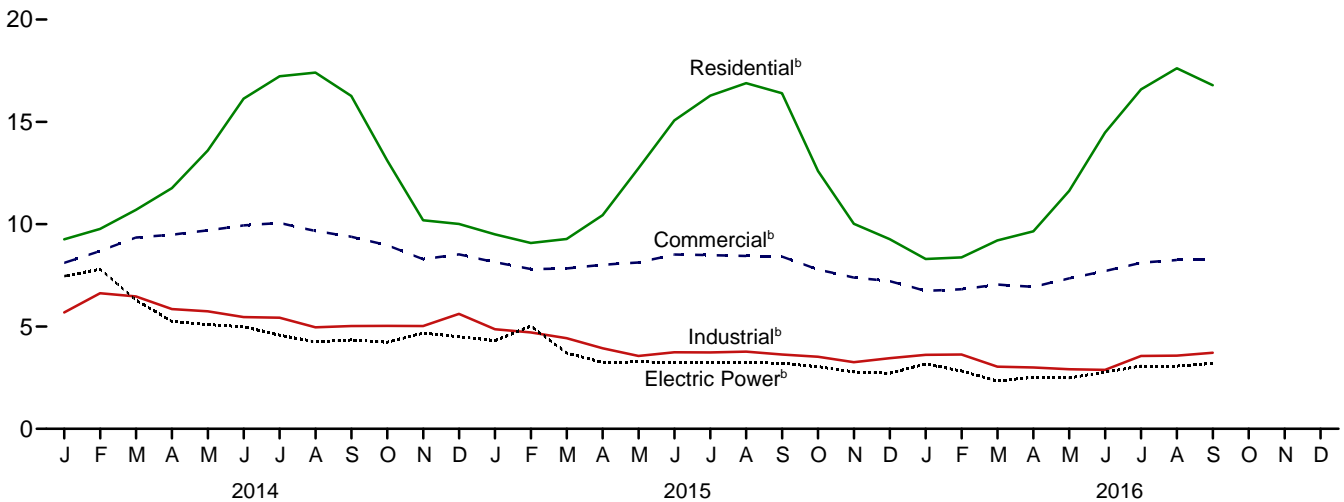

Figure 9.4 Natural Gas Prices
(Dollars^a per Thousand Cubic Feet)

Wellhead and Citygate, 1949–2015

Consuming Sectors, 1967–2015

Consuming Sectors, Monthly

^a Prices are not adjusted for inflation. See "Nominal Dollars" in Glossary.
^b Includes taxes.