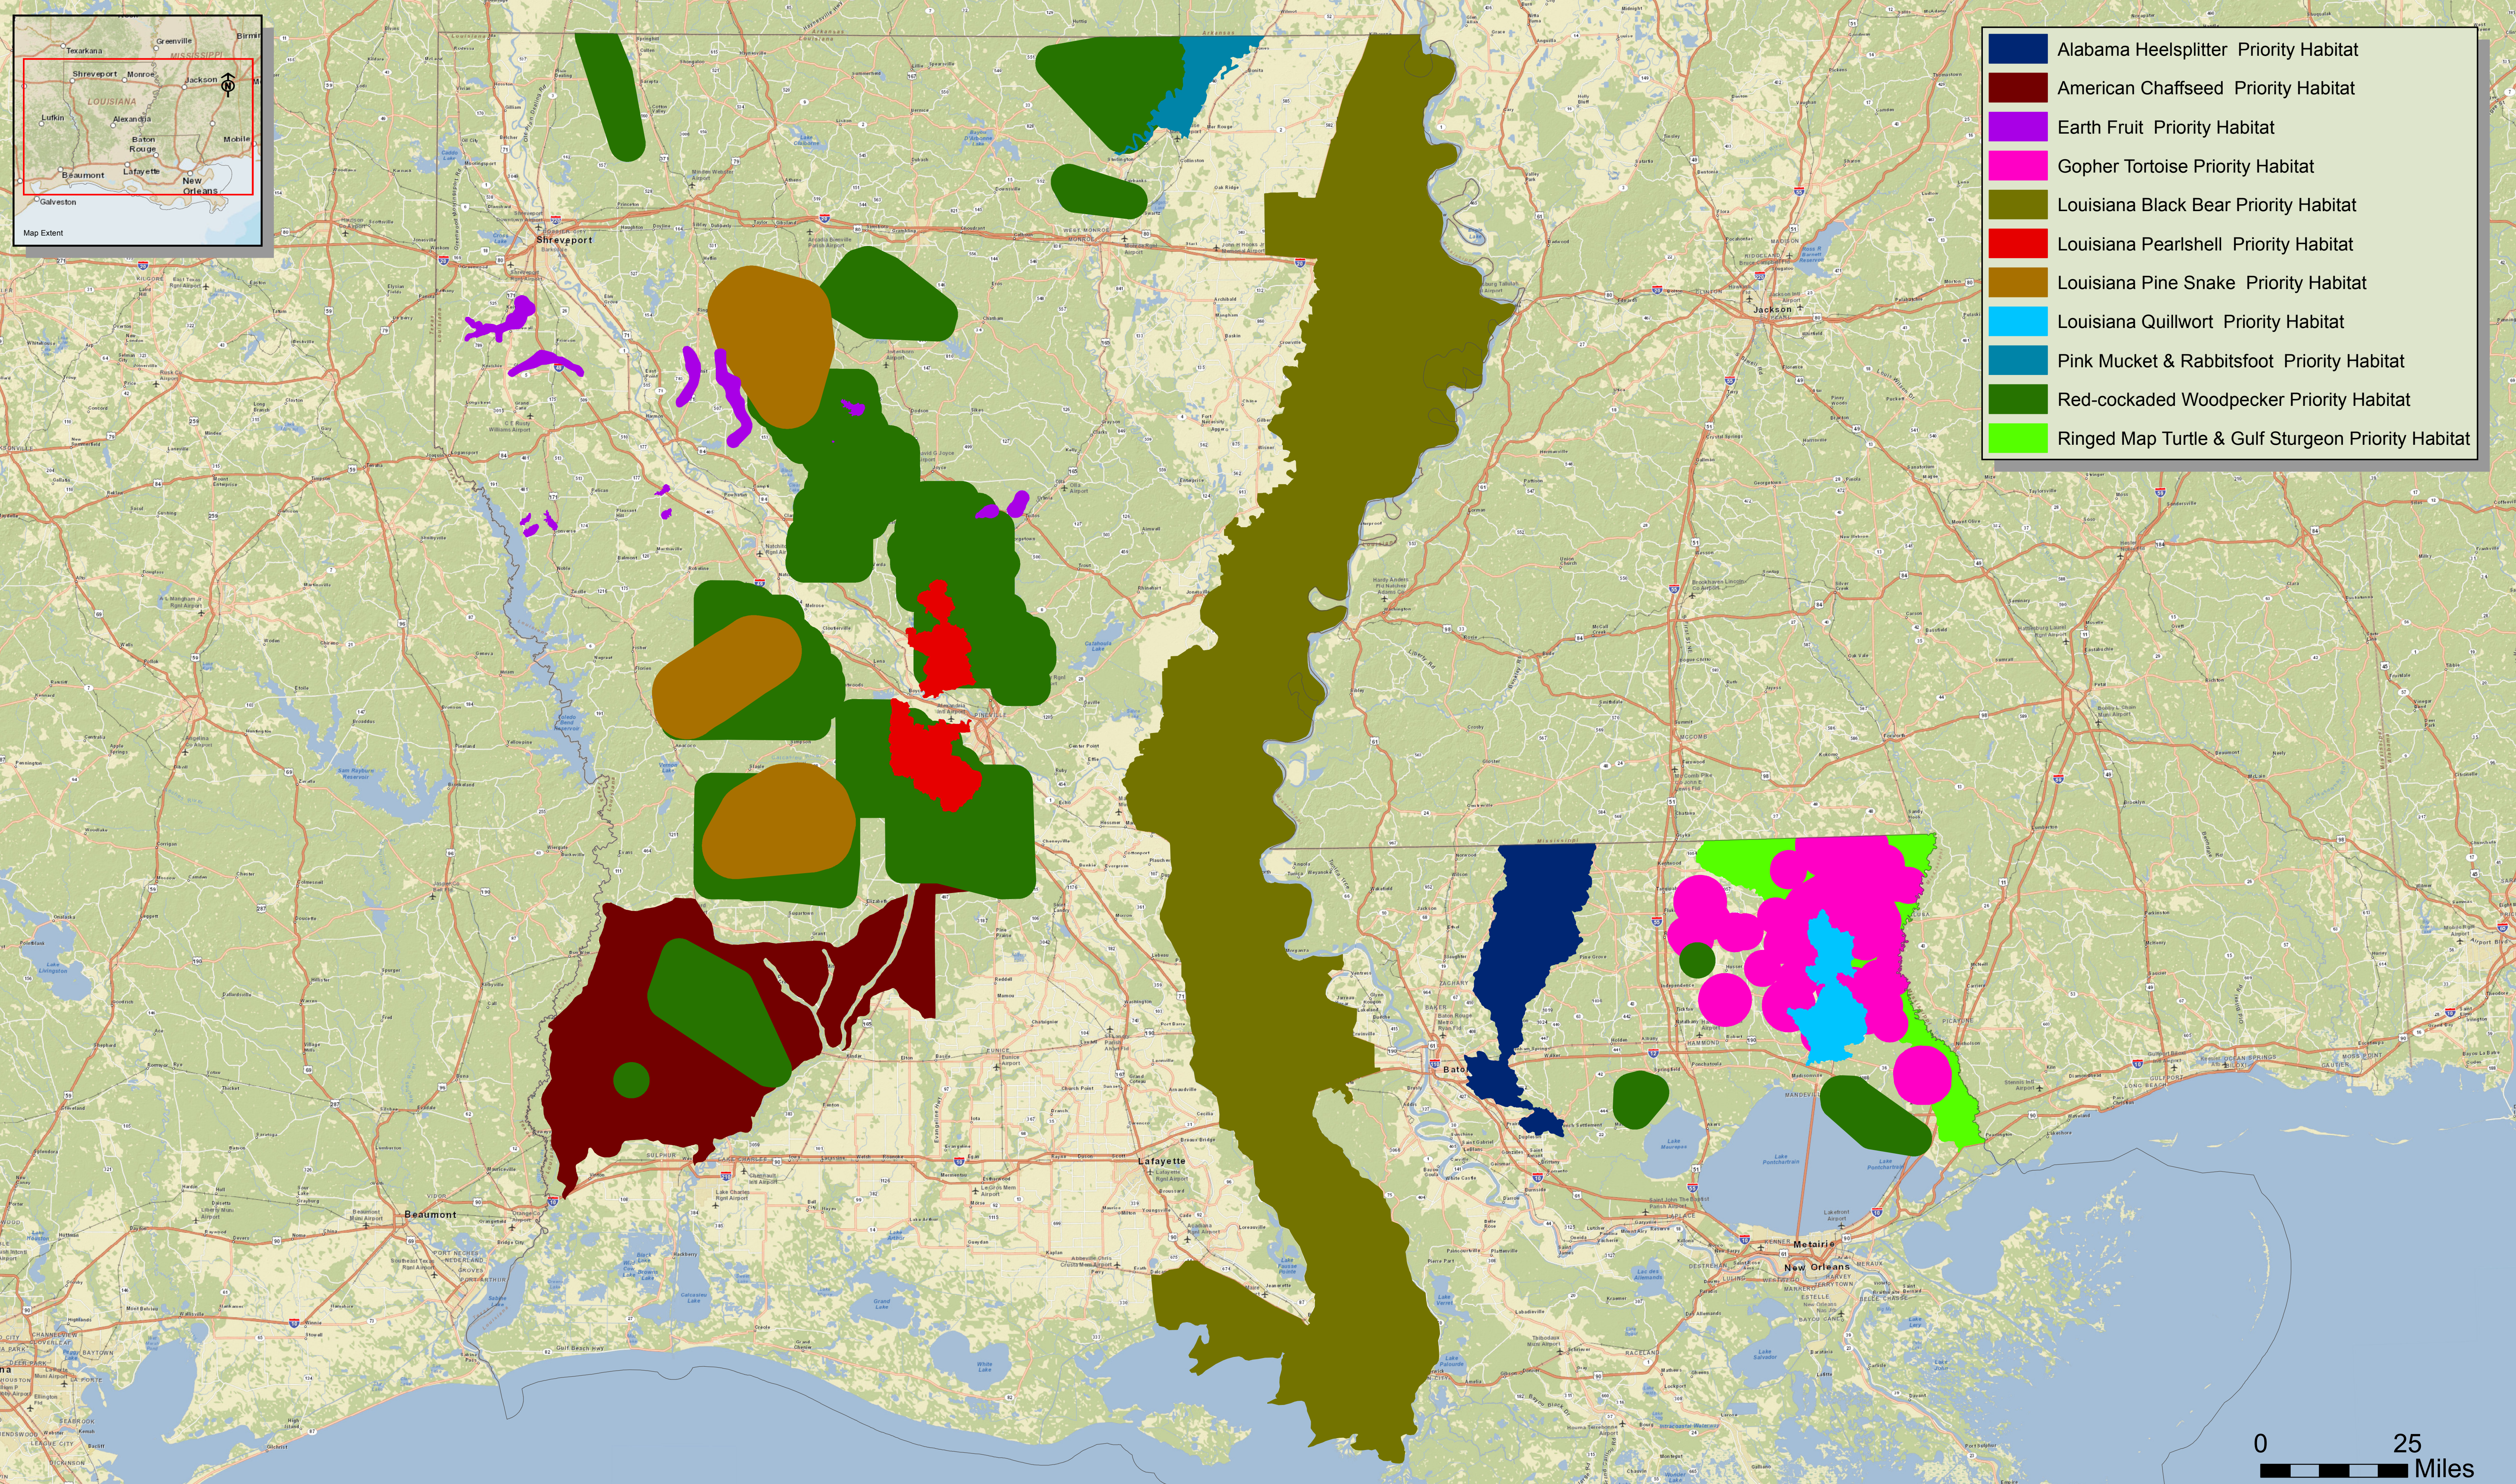

U.S. Fish & Wildlife Service and Louisiana Department of Wildlife & Fisheries - Natural Heritage Program

Threatened & Endangered Species Priority Habitats - Conservation Programs Ranking Map

- Alabama Heelsplitter Priority Habitat
- American Chaffseed Priority Habitat
- Earth Fruit Priority Habitat
- Gopher Tortoise Priority Habitat
- Louisiana Black Bear Priority Habitat
- Louisiana Pearlshell Priority Habitat
- Louisiana Pine Snake Priority Habitat
- Louisiana Quillwort Priority Habitat
- Pink Mucket & Rabbitsfoot Priority Habitat
- Red-cockaded Woodpecker Priority Habitat
- Ringed Map Turtle & Gulf Sturgeon Priority Habitat

0 25 Miles