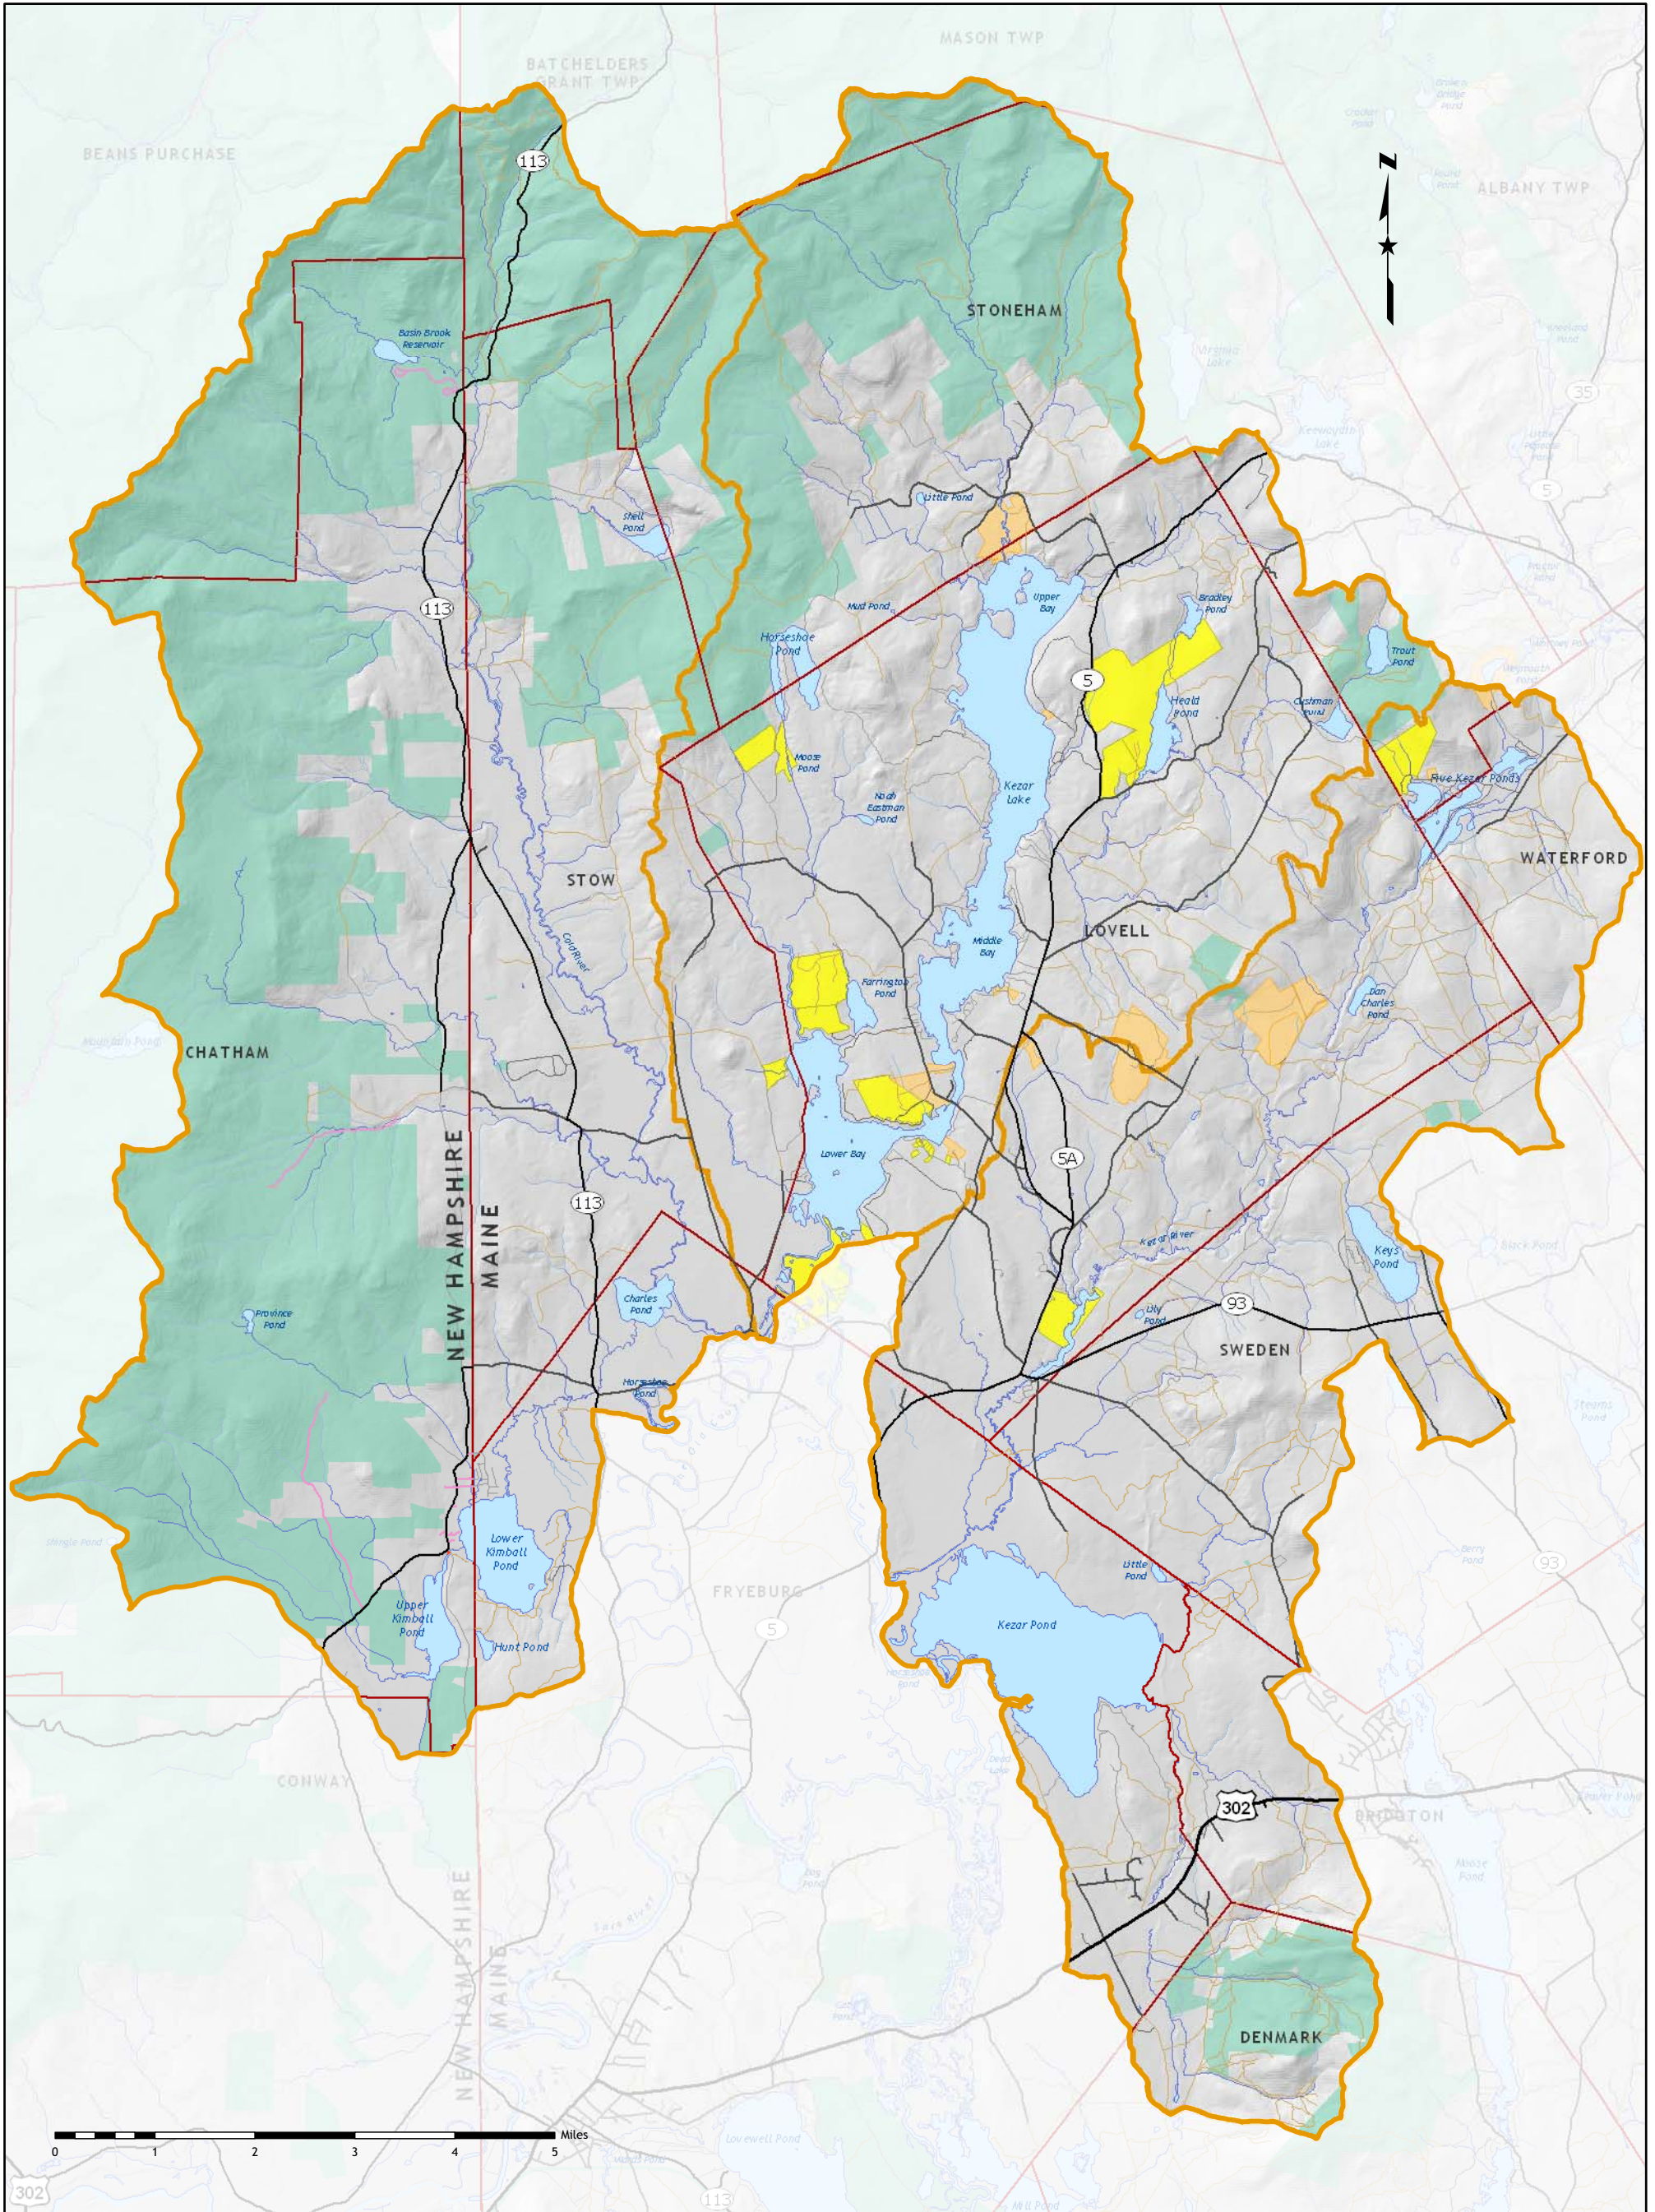

Map 9

LEGEND

- GLLT Easement
- GLLT Fee
- Other Conservation Lands
- Watershed Boundaries

KKC Conservation Plan - Map 9

Conservation Lands

Bill Duffy
Dec. 31, 2007