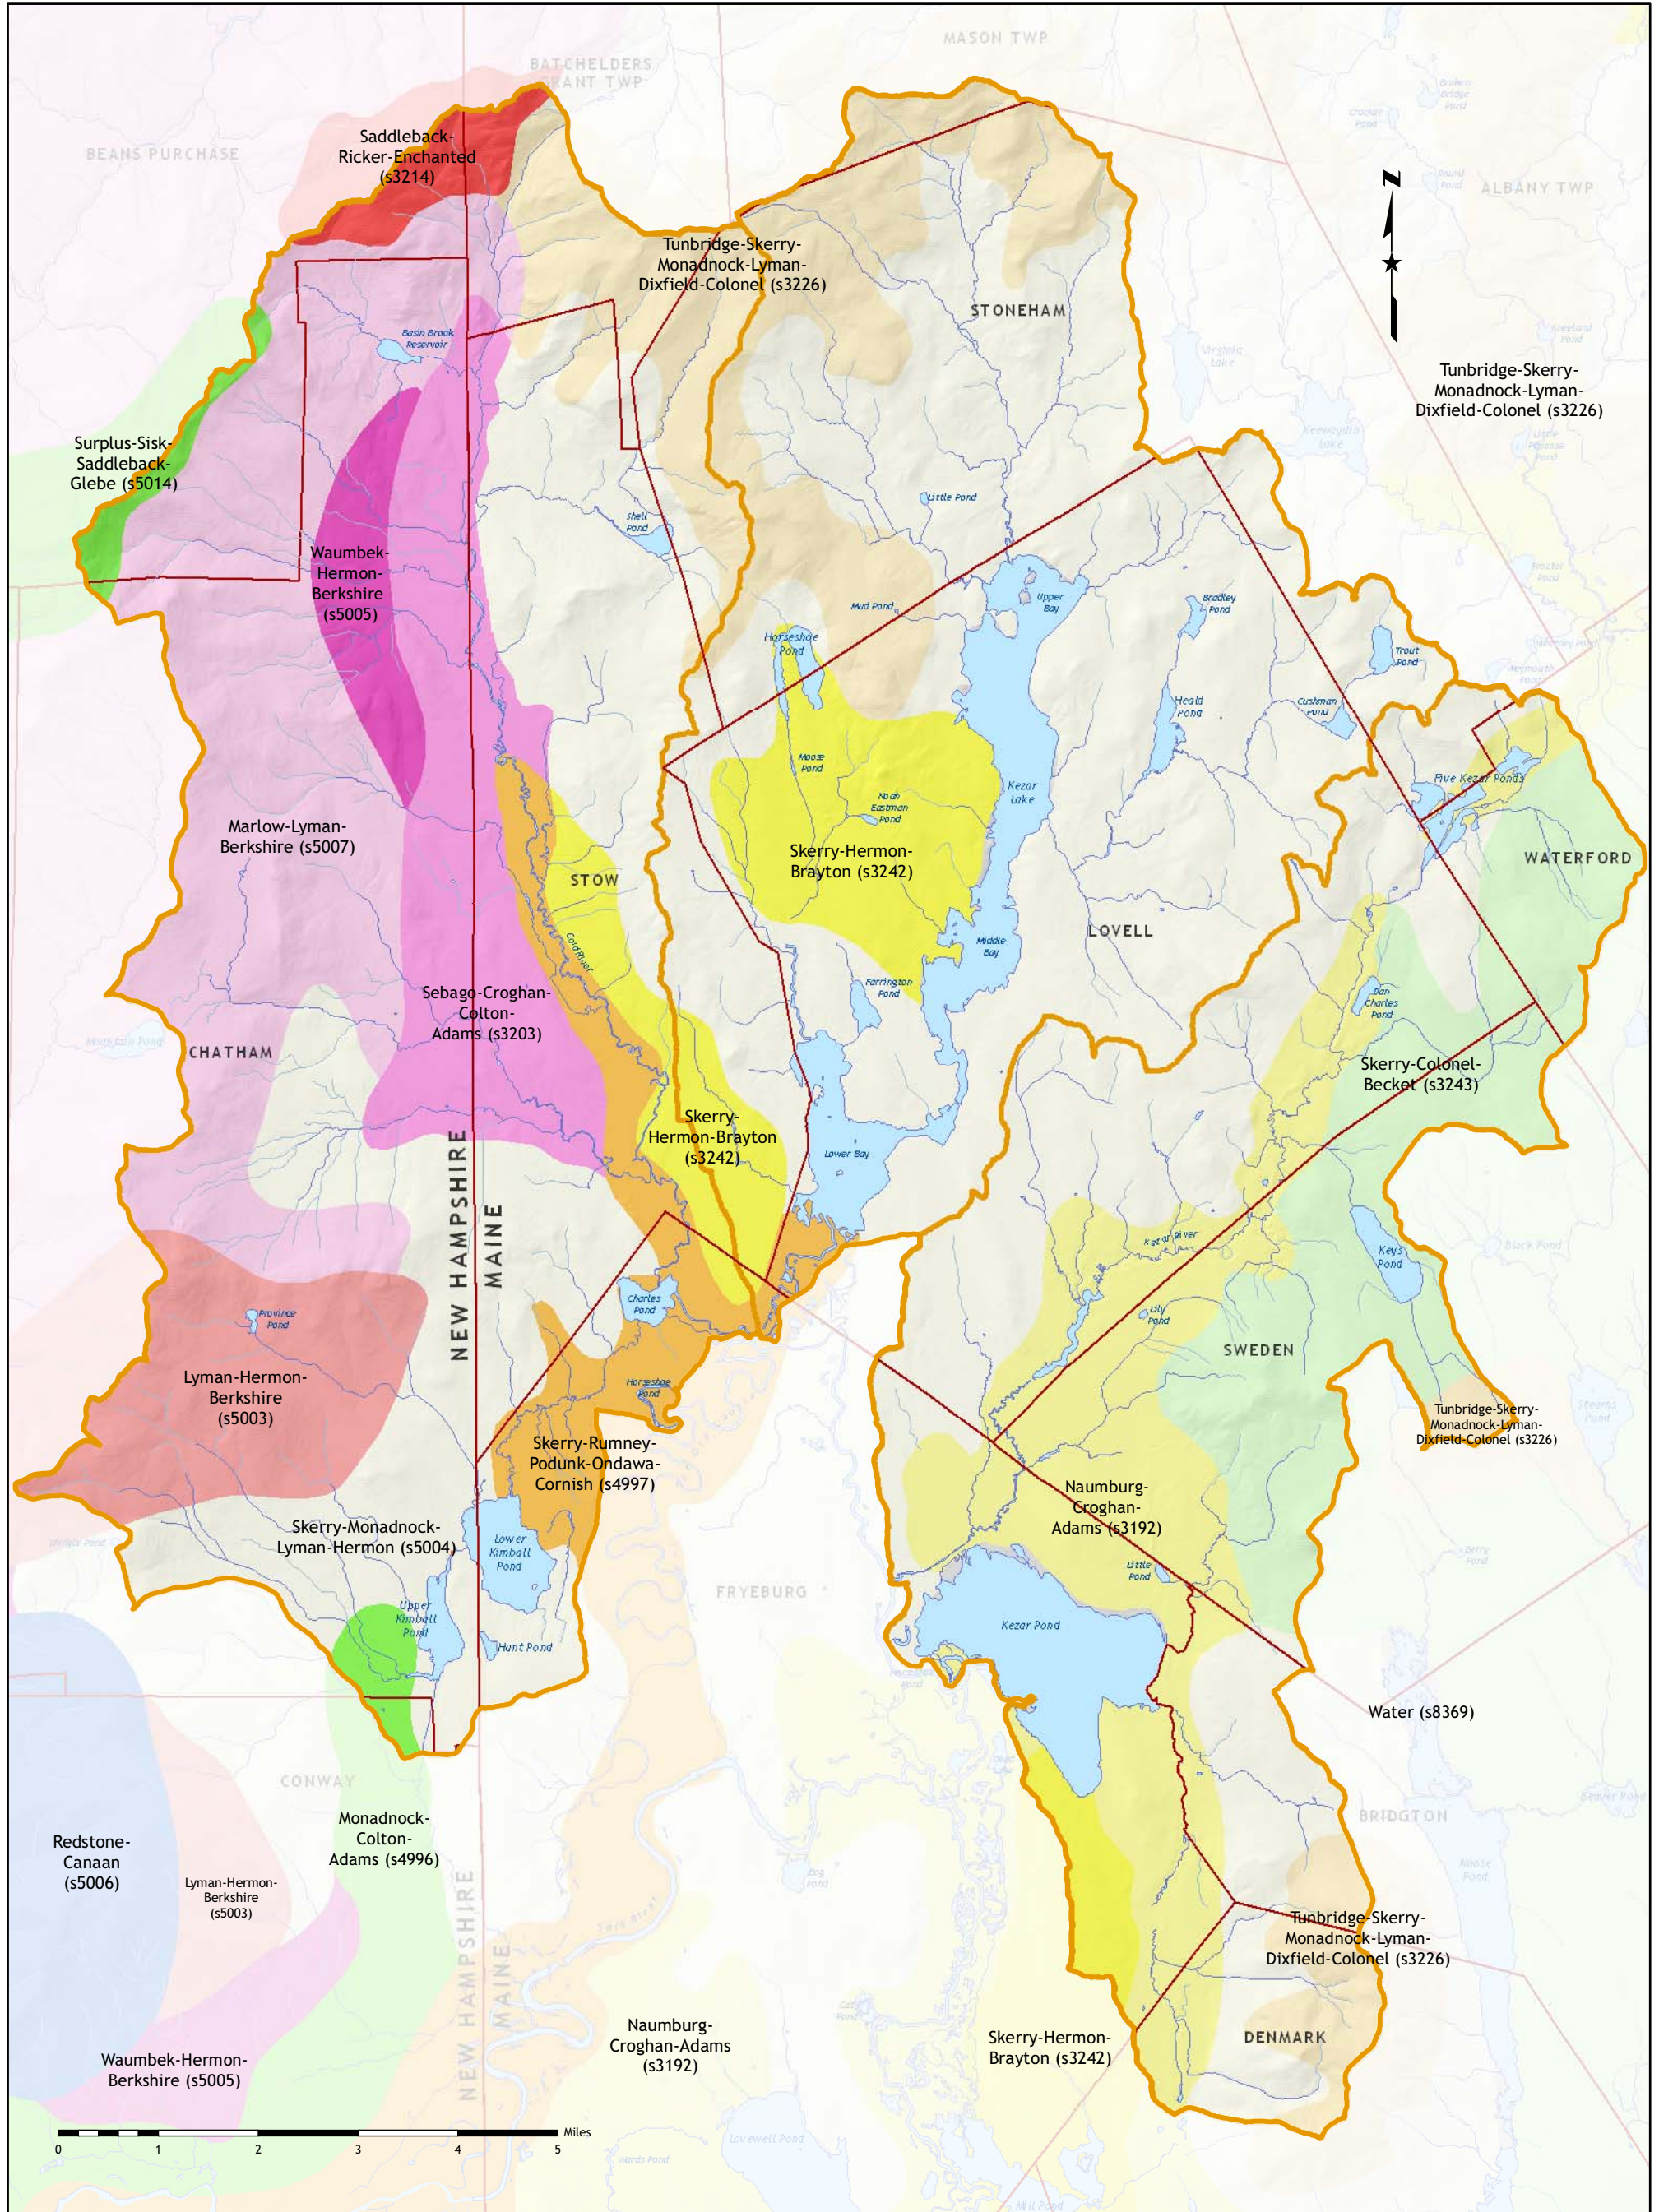

Map 11

KKC Conservation Plan - Map 11

General Soil Map

LEGEND
 Watershed Boundaries

Bill Duffy
 Apr. 15, 2008