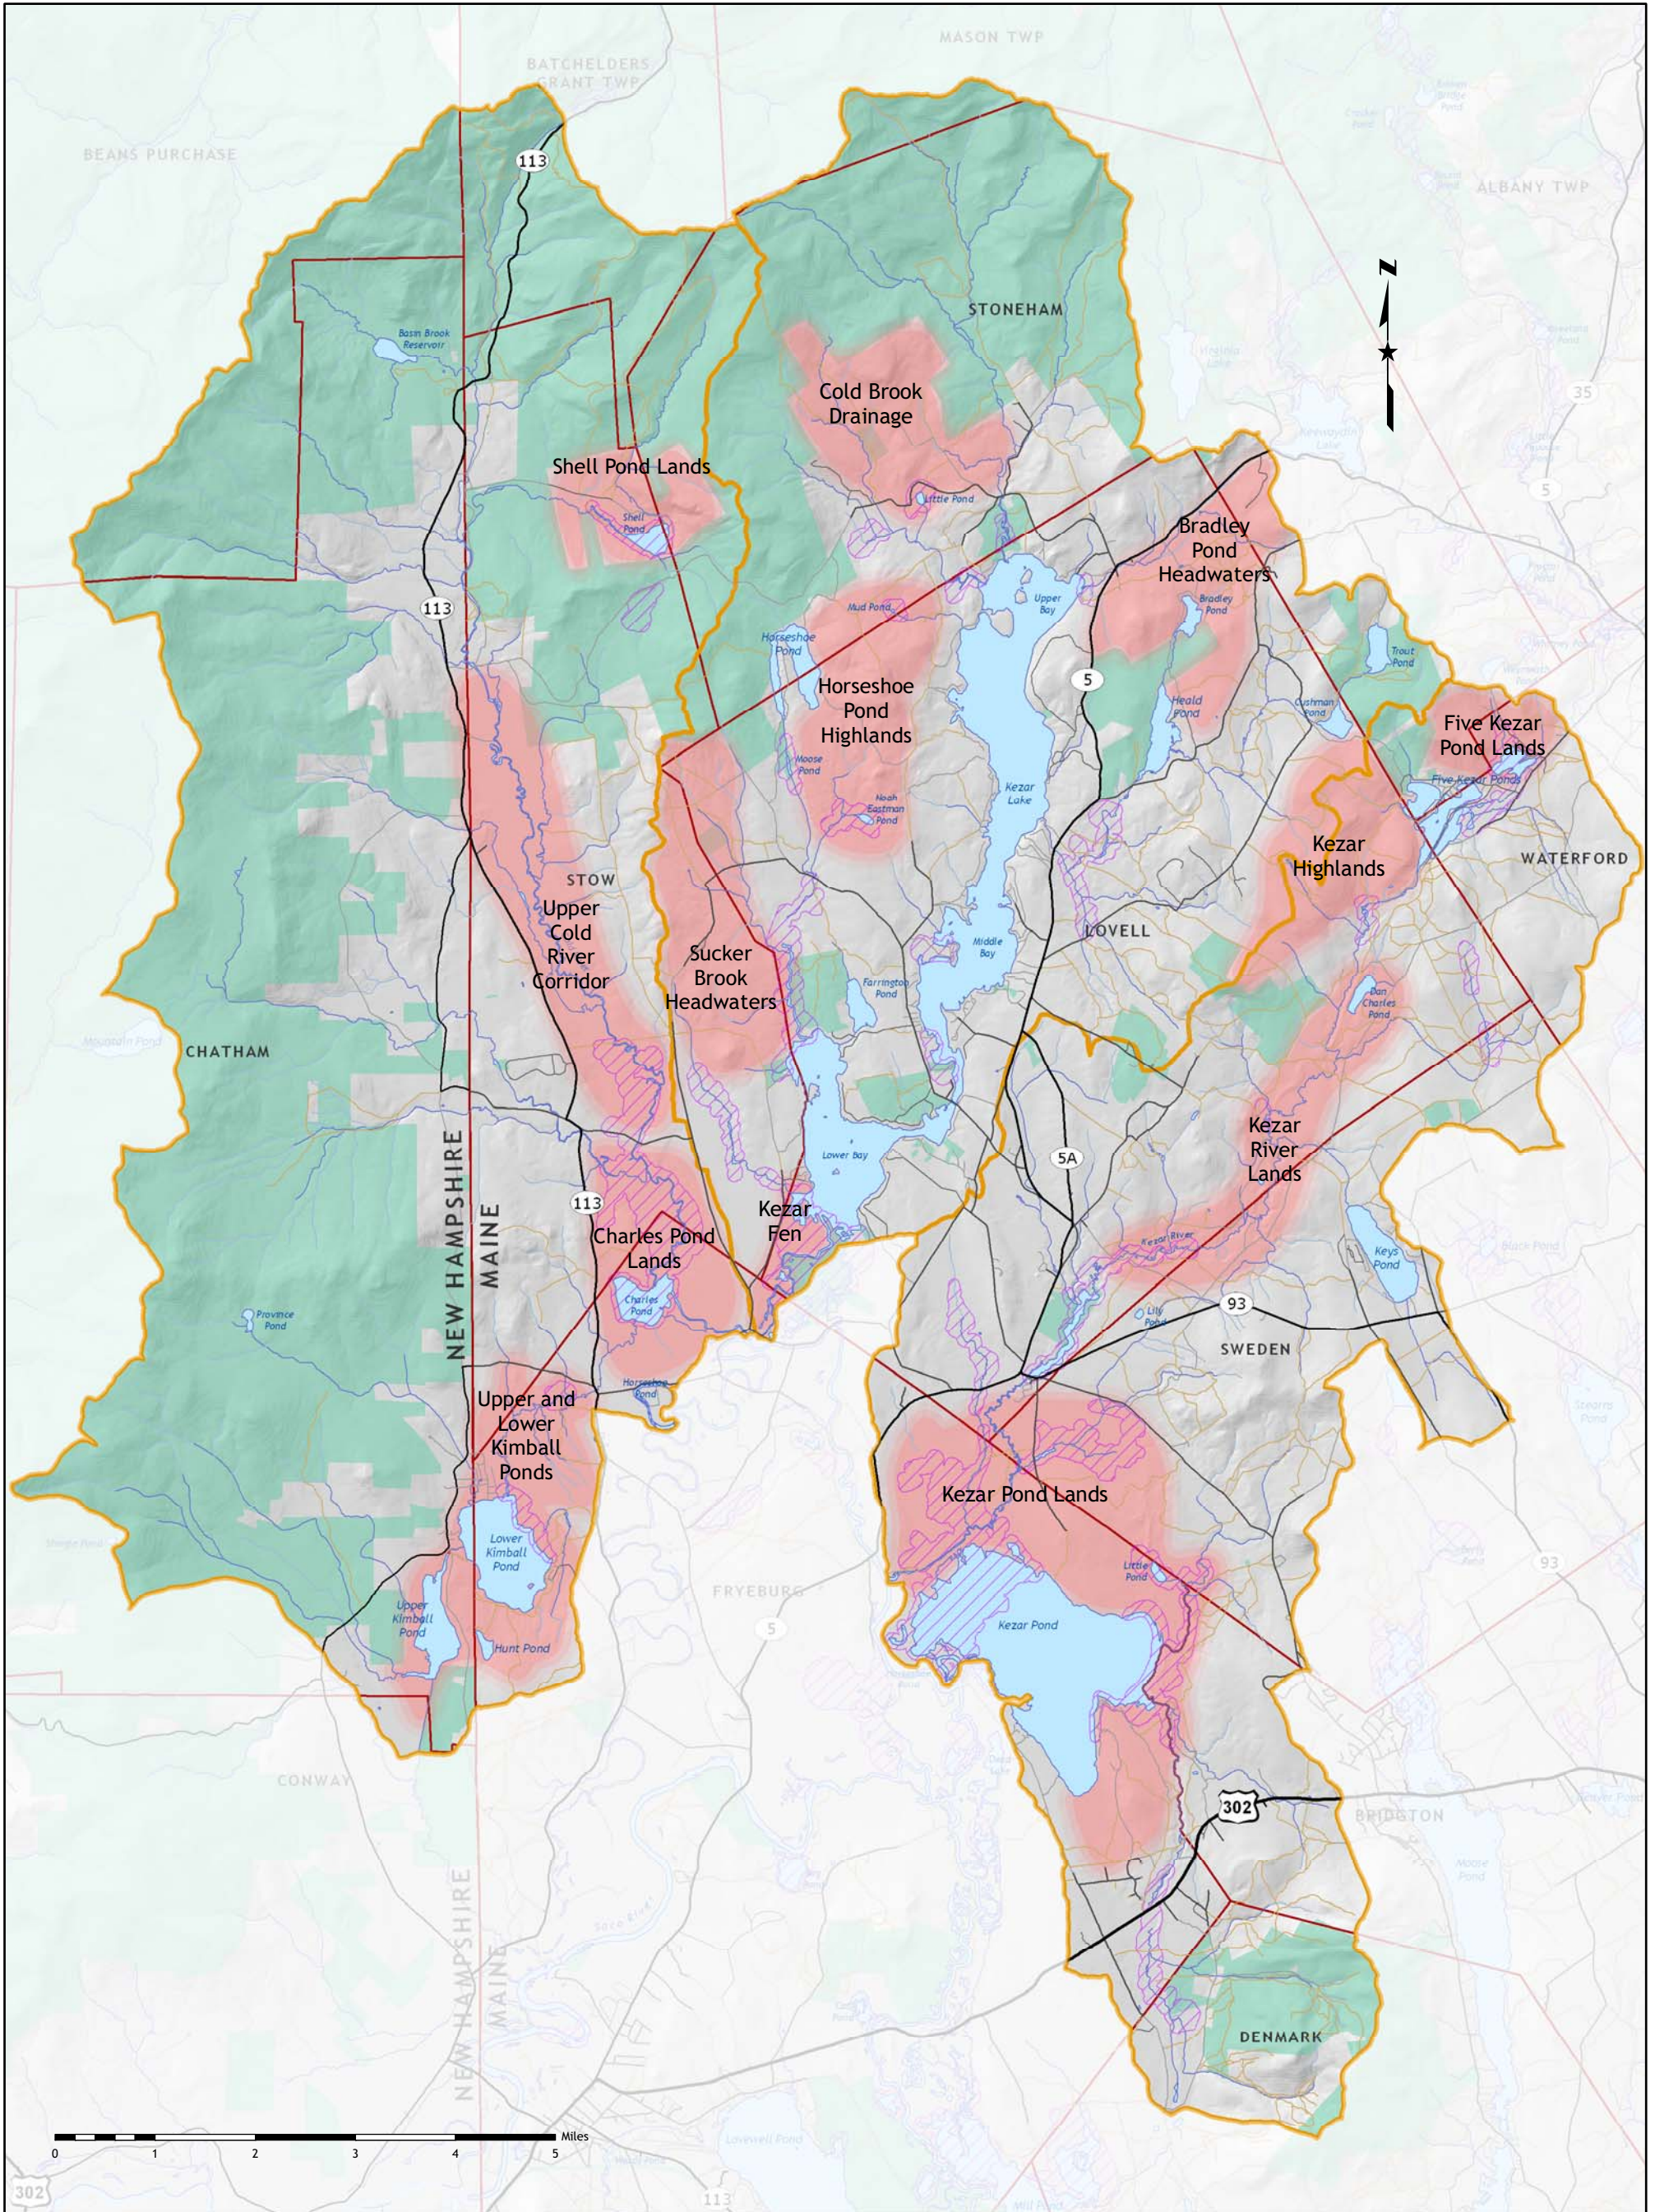

Map 10

LEGEND

- Focus Areas
- Existing Conservation Lands
- Waterfowl/Wading Bird Habitat
- Watershed Boundaries

KKC Conservation Plan - Map 10

**Focus Areas for
Land Protection Efforts**

Bill Duffy
Dec. 31, 2007