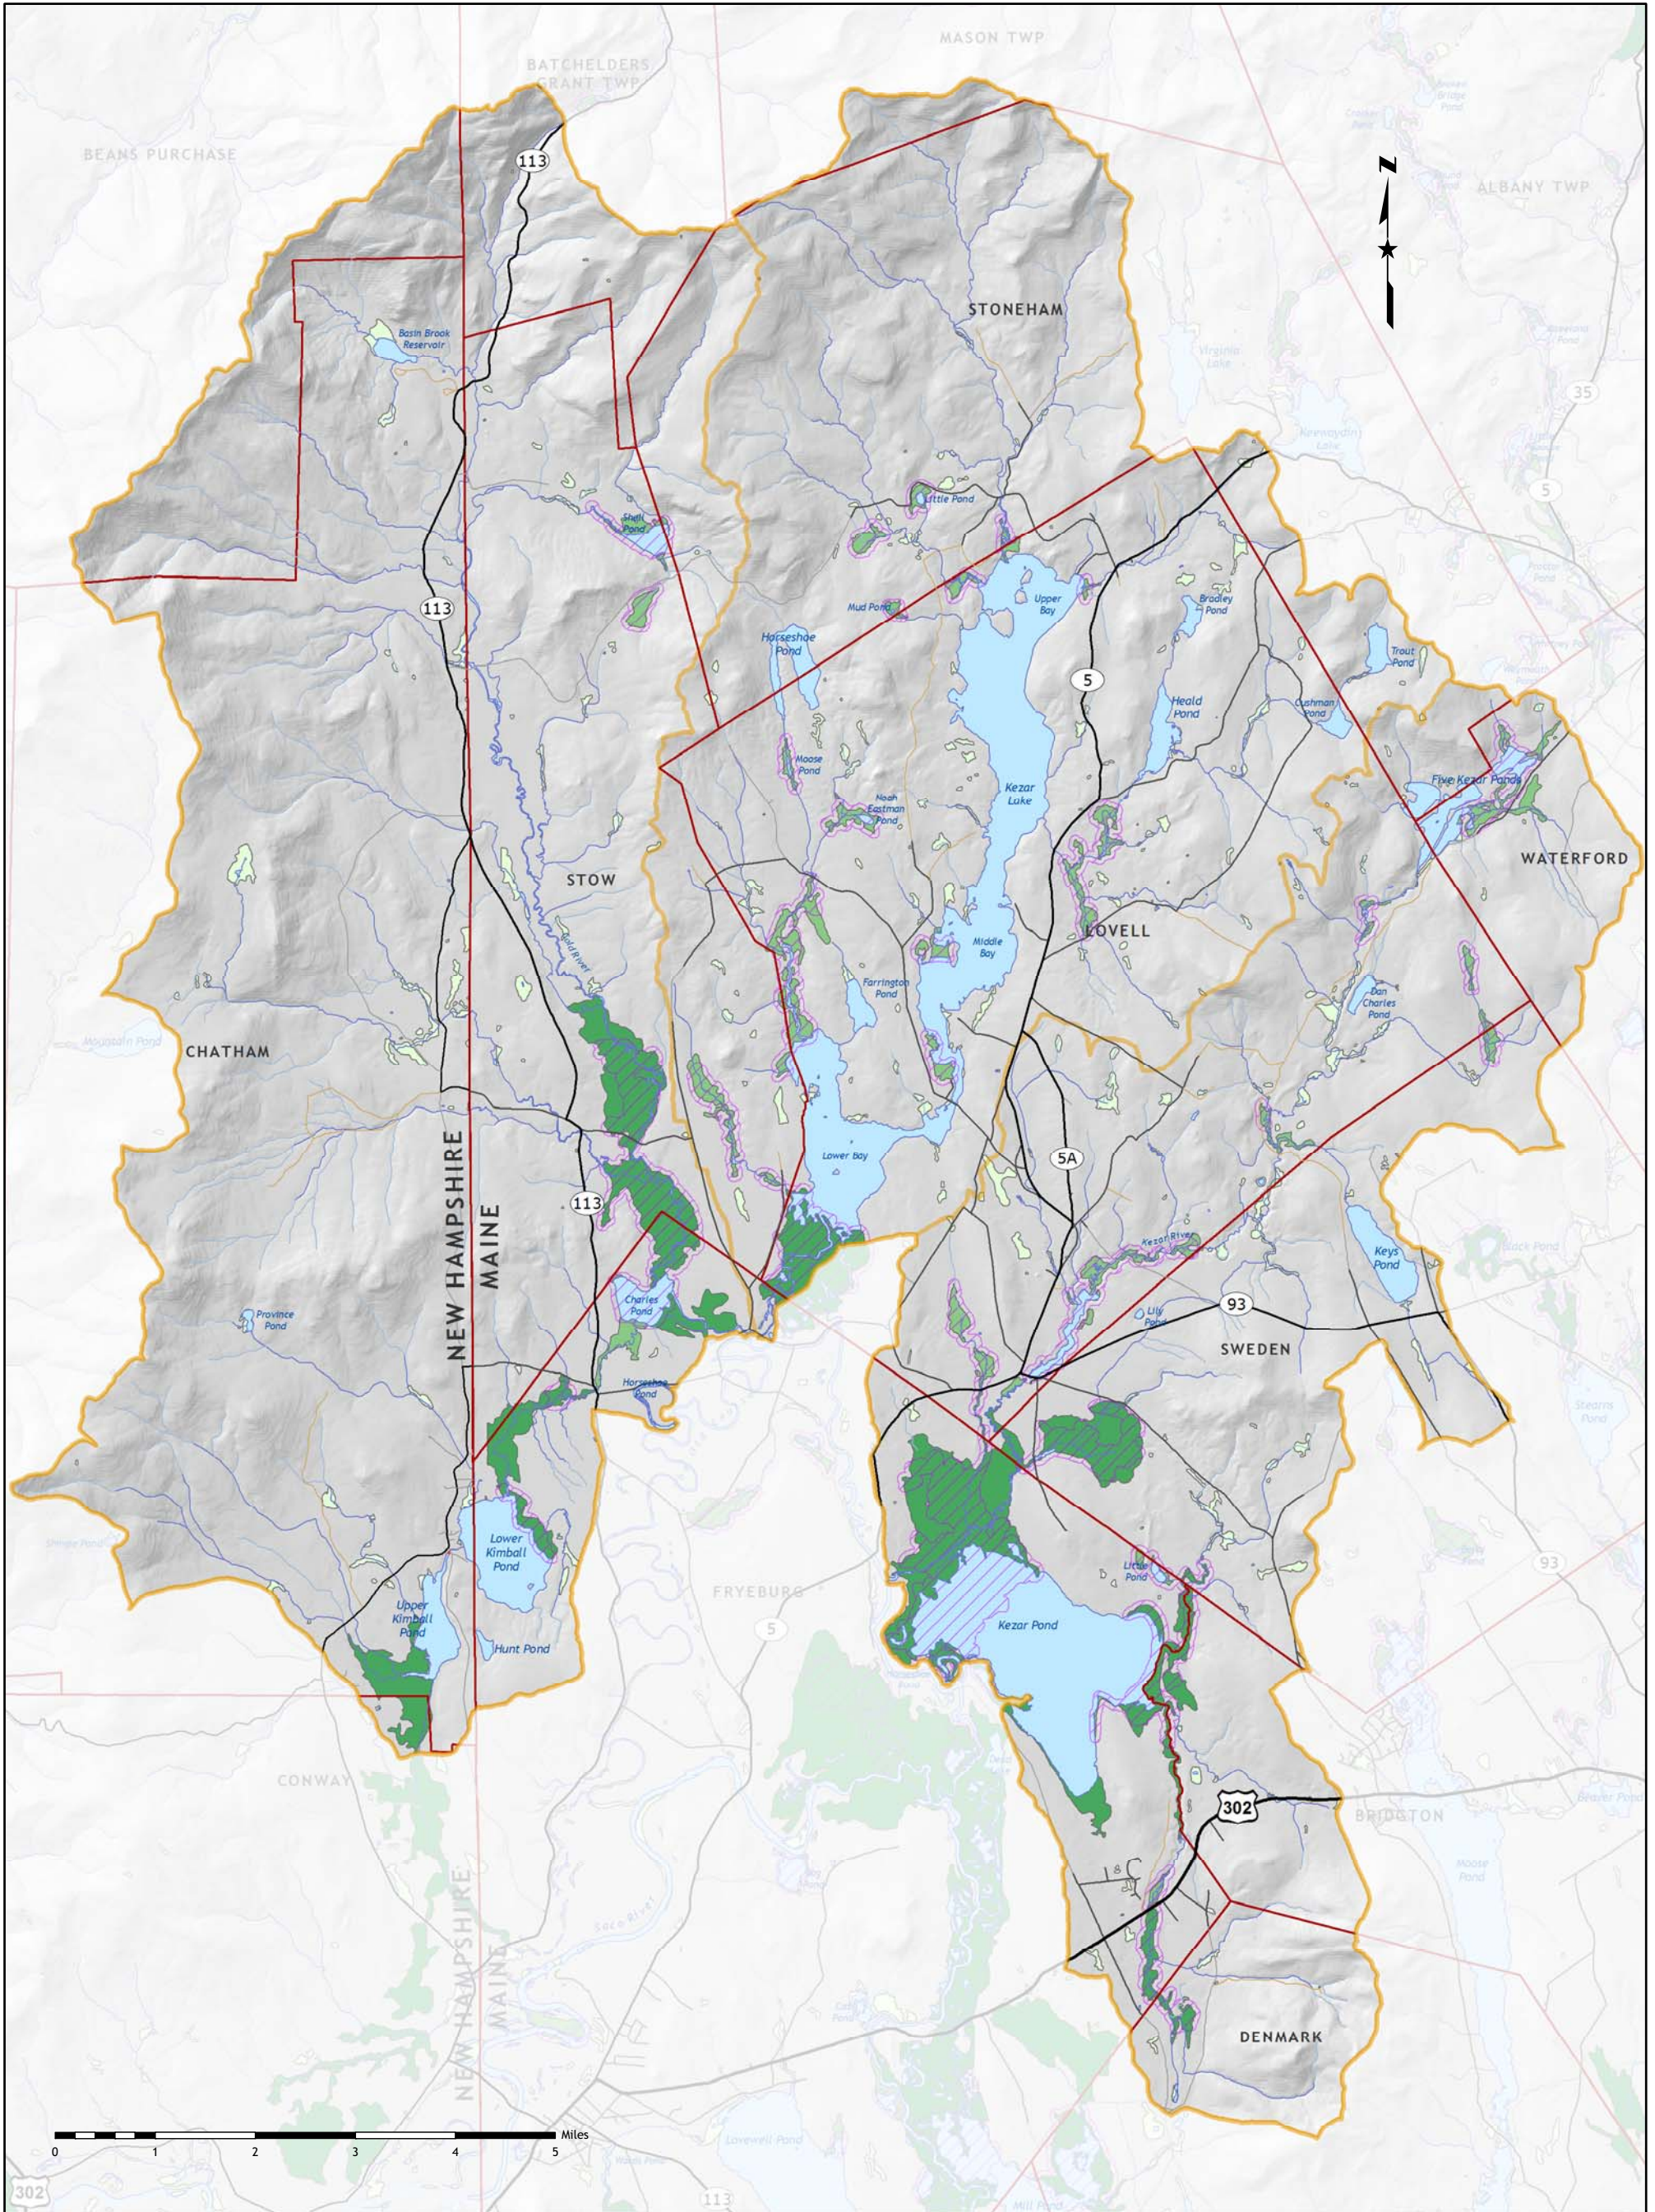

Map 6

LEGEND

Wetland Communities

- Large wetland complexes (> 100 acres)
- Medium to small wetlands with associated waterbird habitat (<100 acres)
- Other medium to small wetlands (<100 acres)
- Waterfowl/Wading Bird Habitat
- Watershed Boundaries

KKC Conservation Plan - Map 6

Wetland Communities

Bill Duffy
Dec. 31, 2007