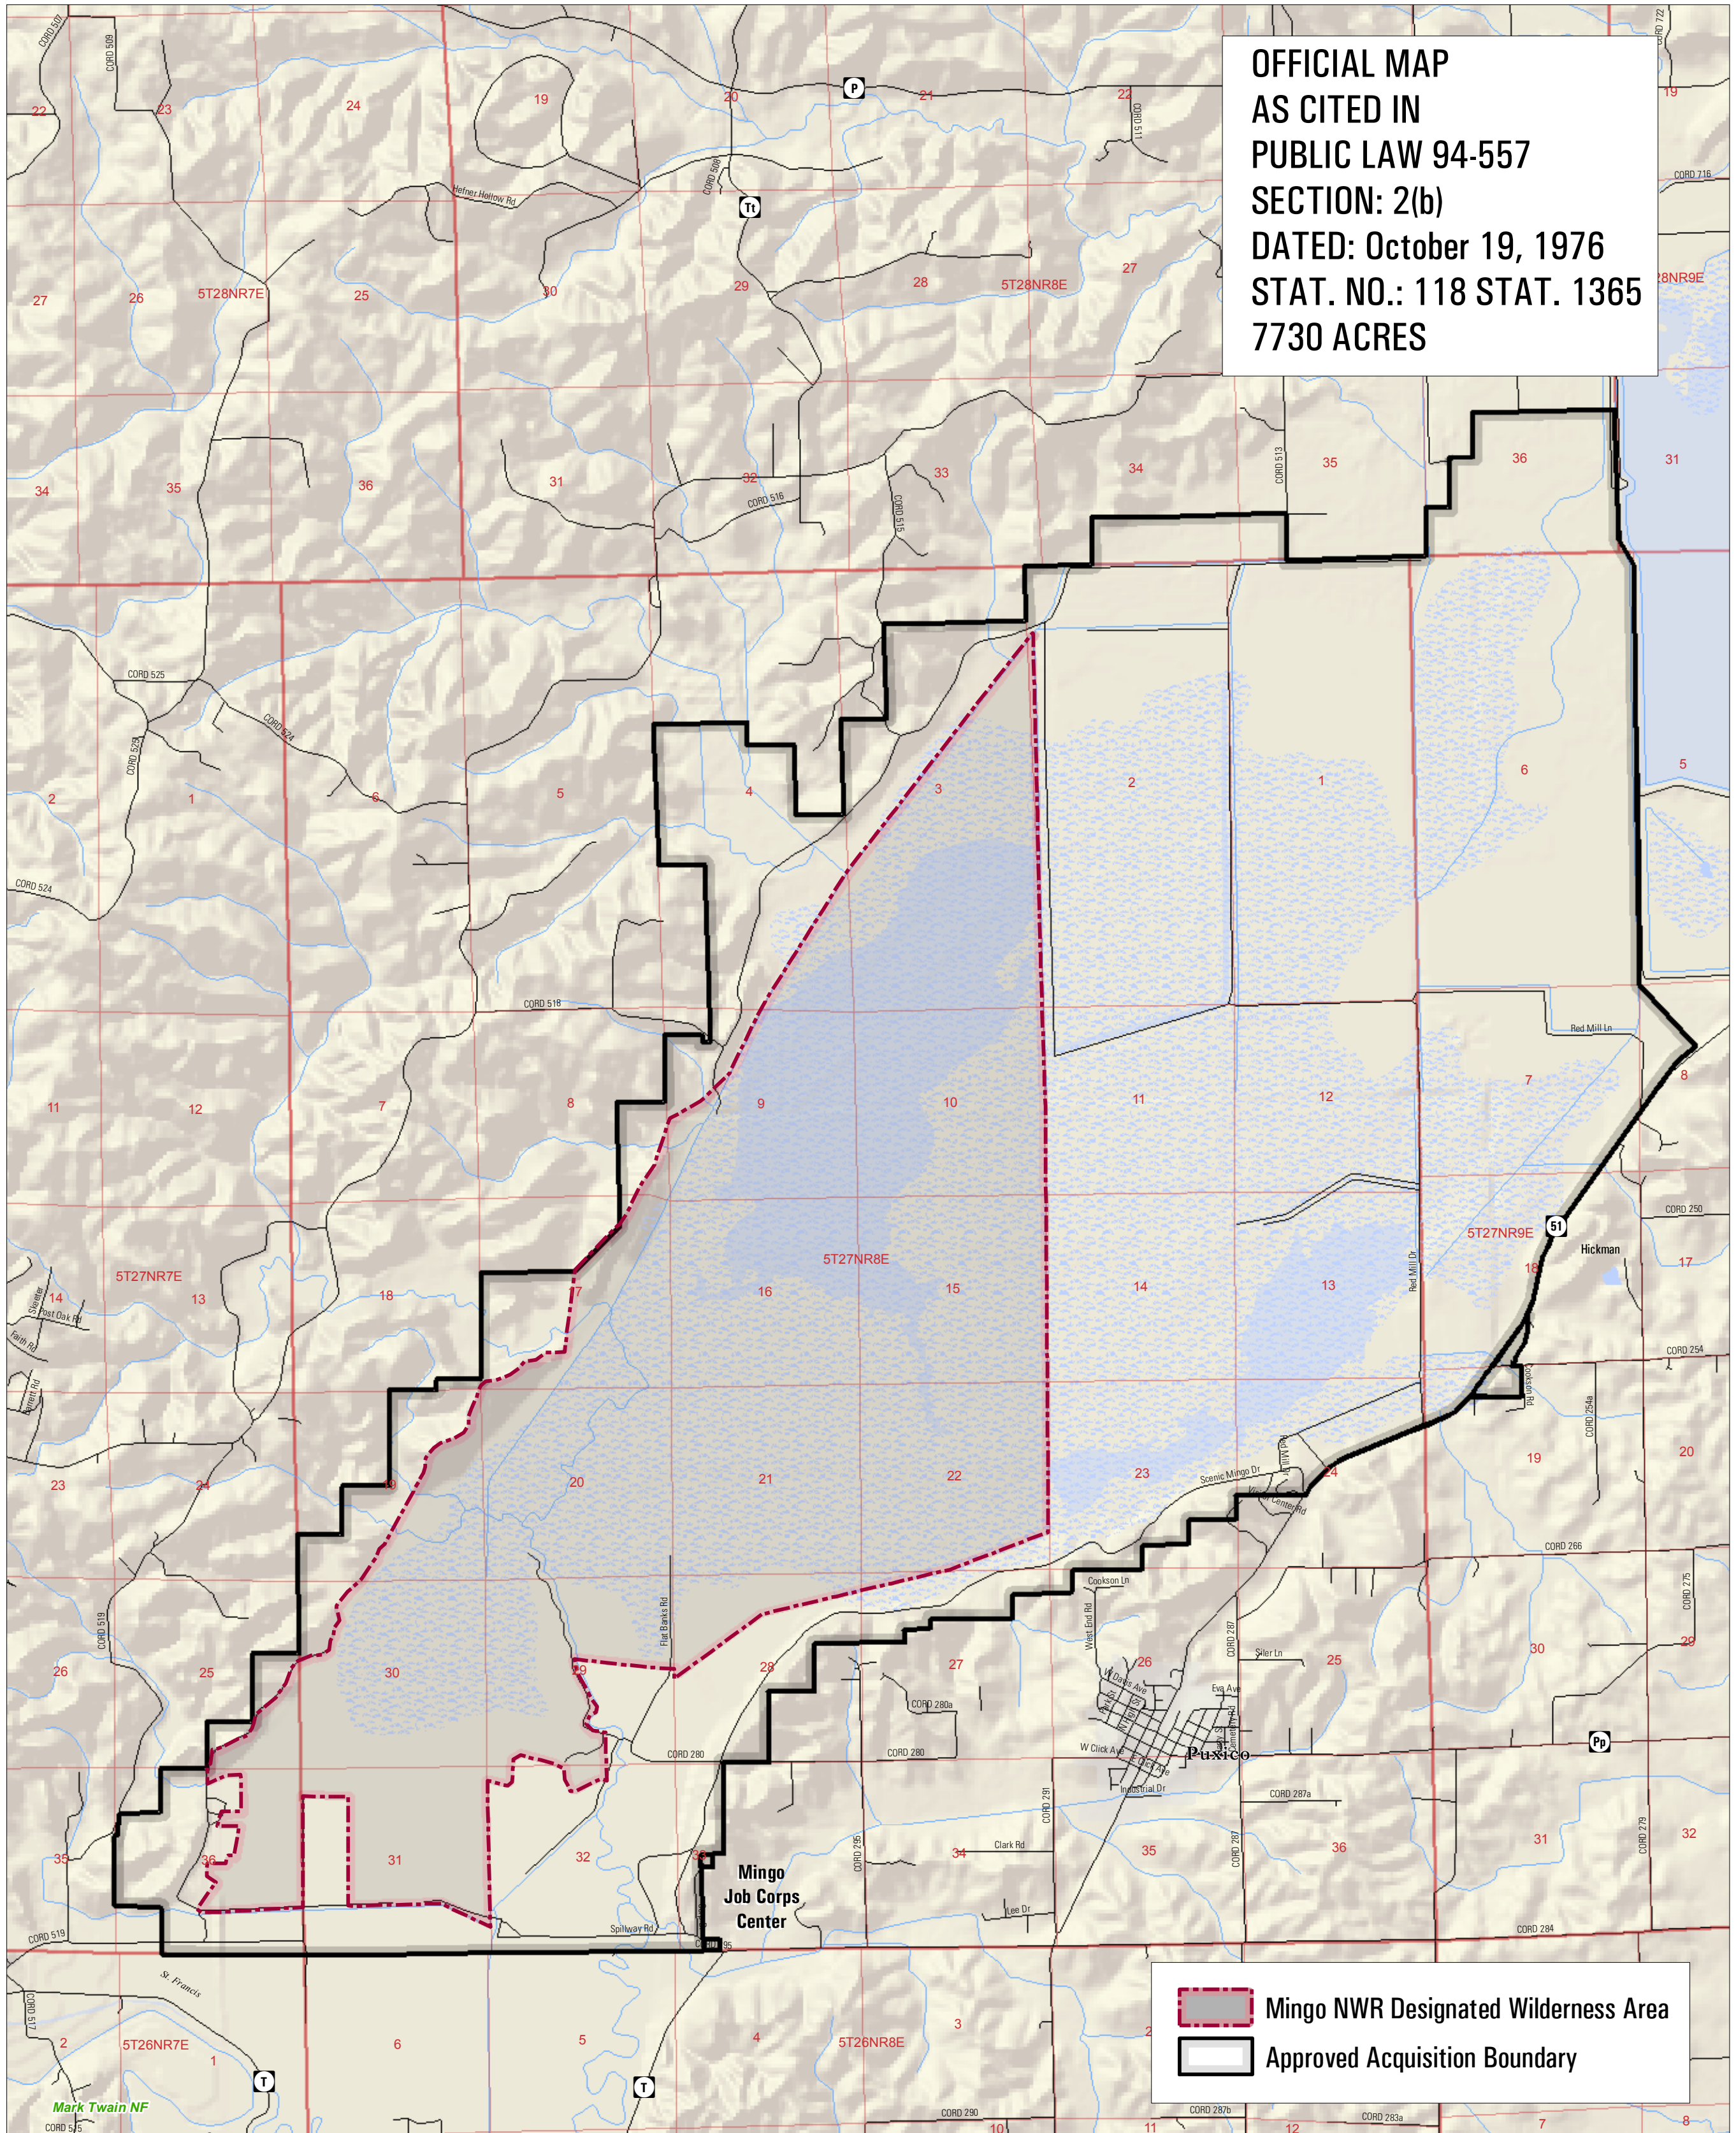

U.S. Fish & Wildlife Service

Mingo Wilderness

Mingo Wilderness: Mingo National Wildlife Refuge

Stoddard & Wayne Counties, Missouri

Produced in the Division of Realty
 Fort Snelling, MN
 Land Status Current to: 3/10/04
 Base Map: USGS DLG NED 2003 CIR Aerial Photo

Region 3 Locator