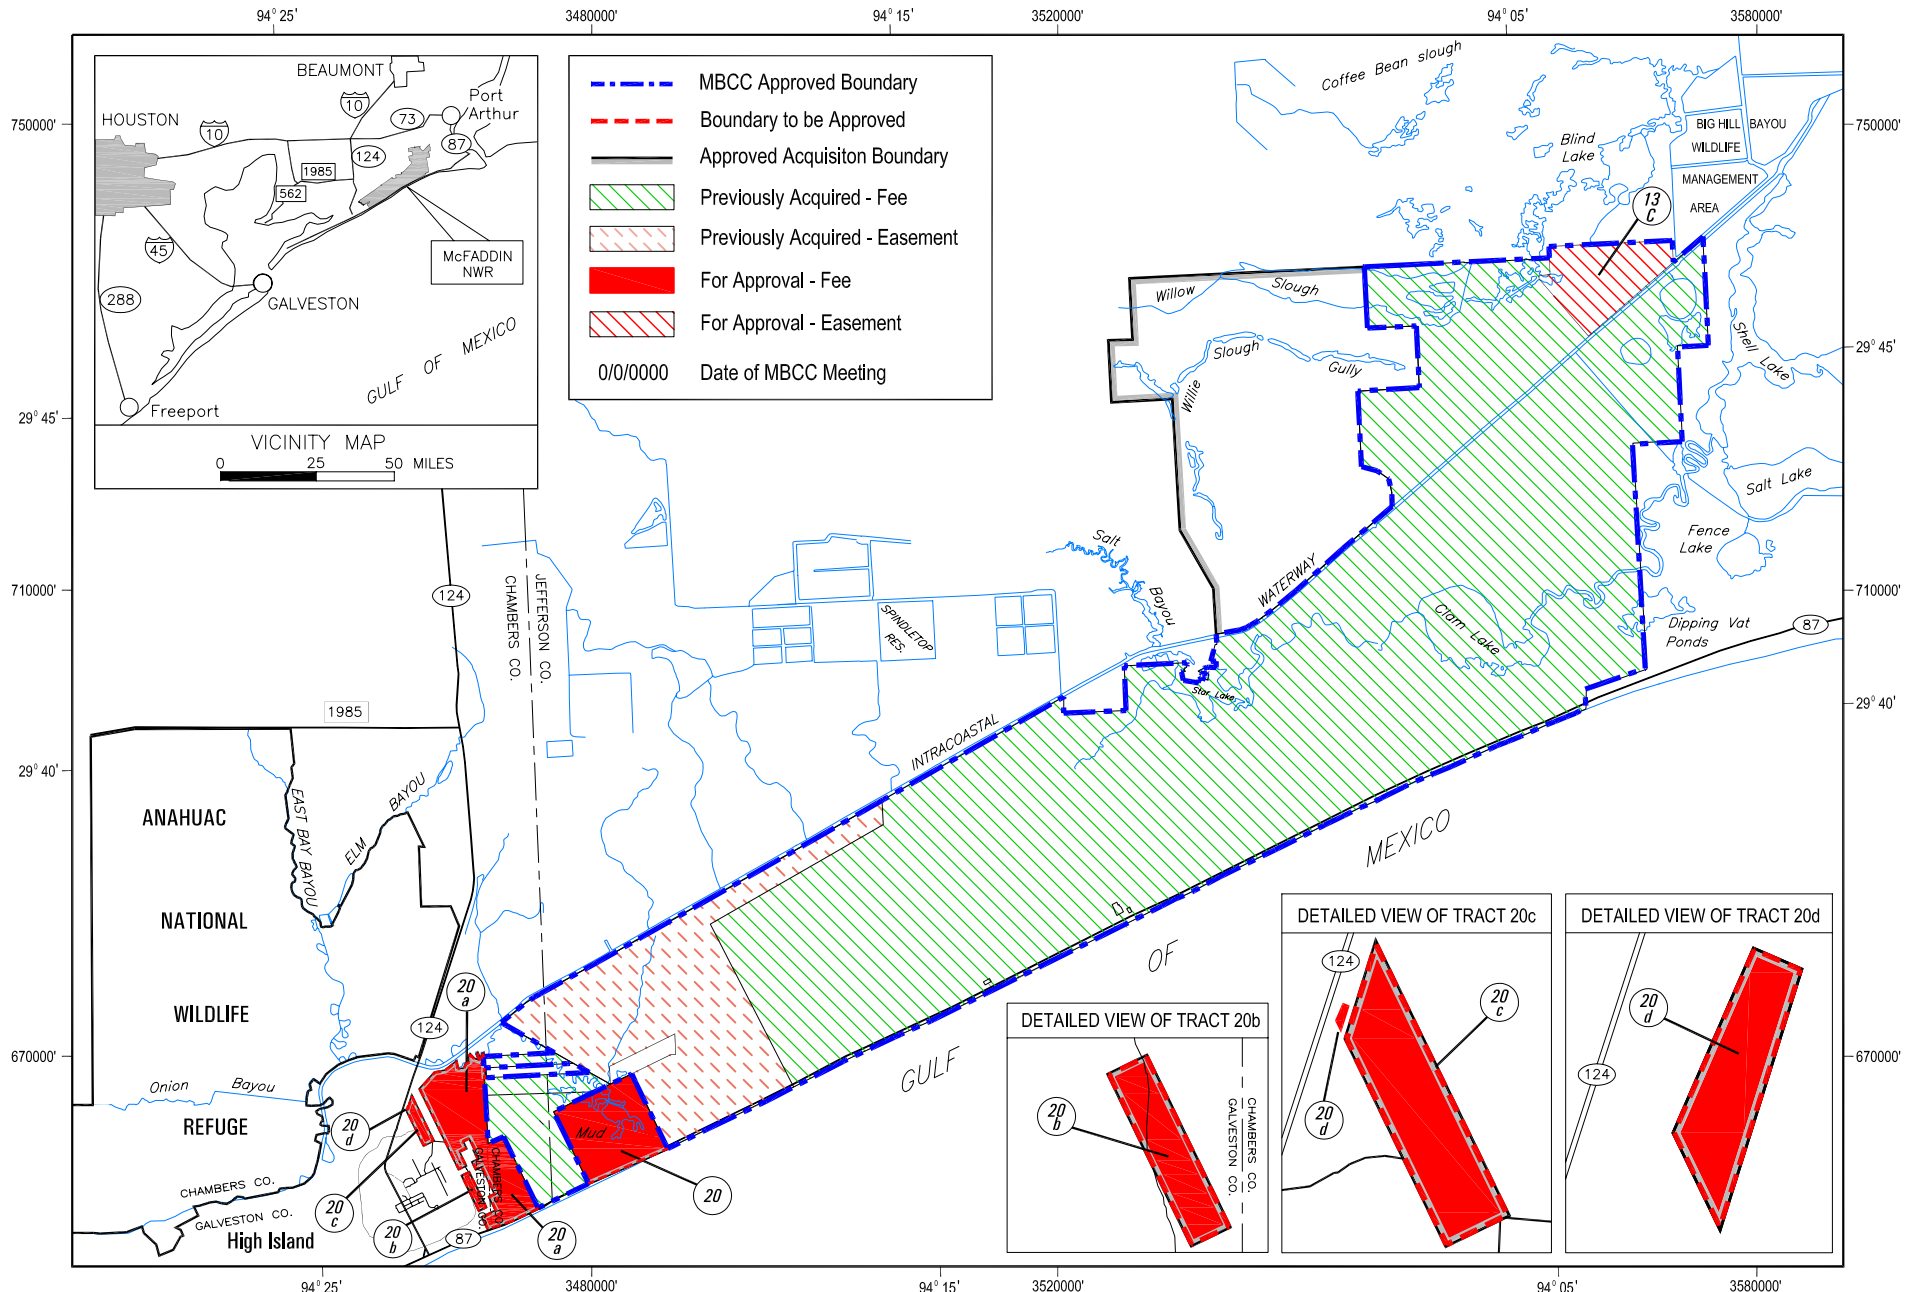

McFaddin National Wildlife Refuge

Chambers, Galveston & Jefferson Counties, Texas

Produced in the Division of Realty
 Albuquerque, NM
 Land Status Current to 00/00/0000
 Base Map: USGS DLG's and other official information
 Map Projection: NAD, 1927, TX State Plane, S-C Zone, U.S. Foot
 Map Date 00/00/0000