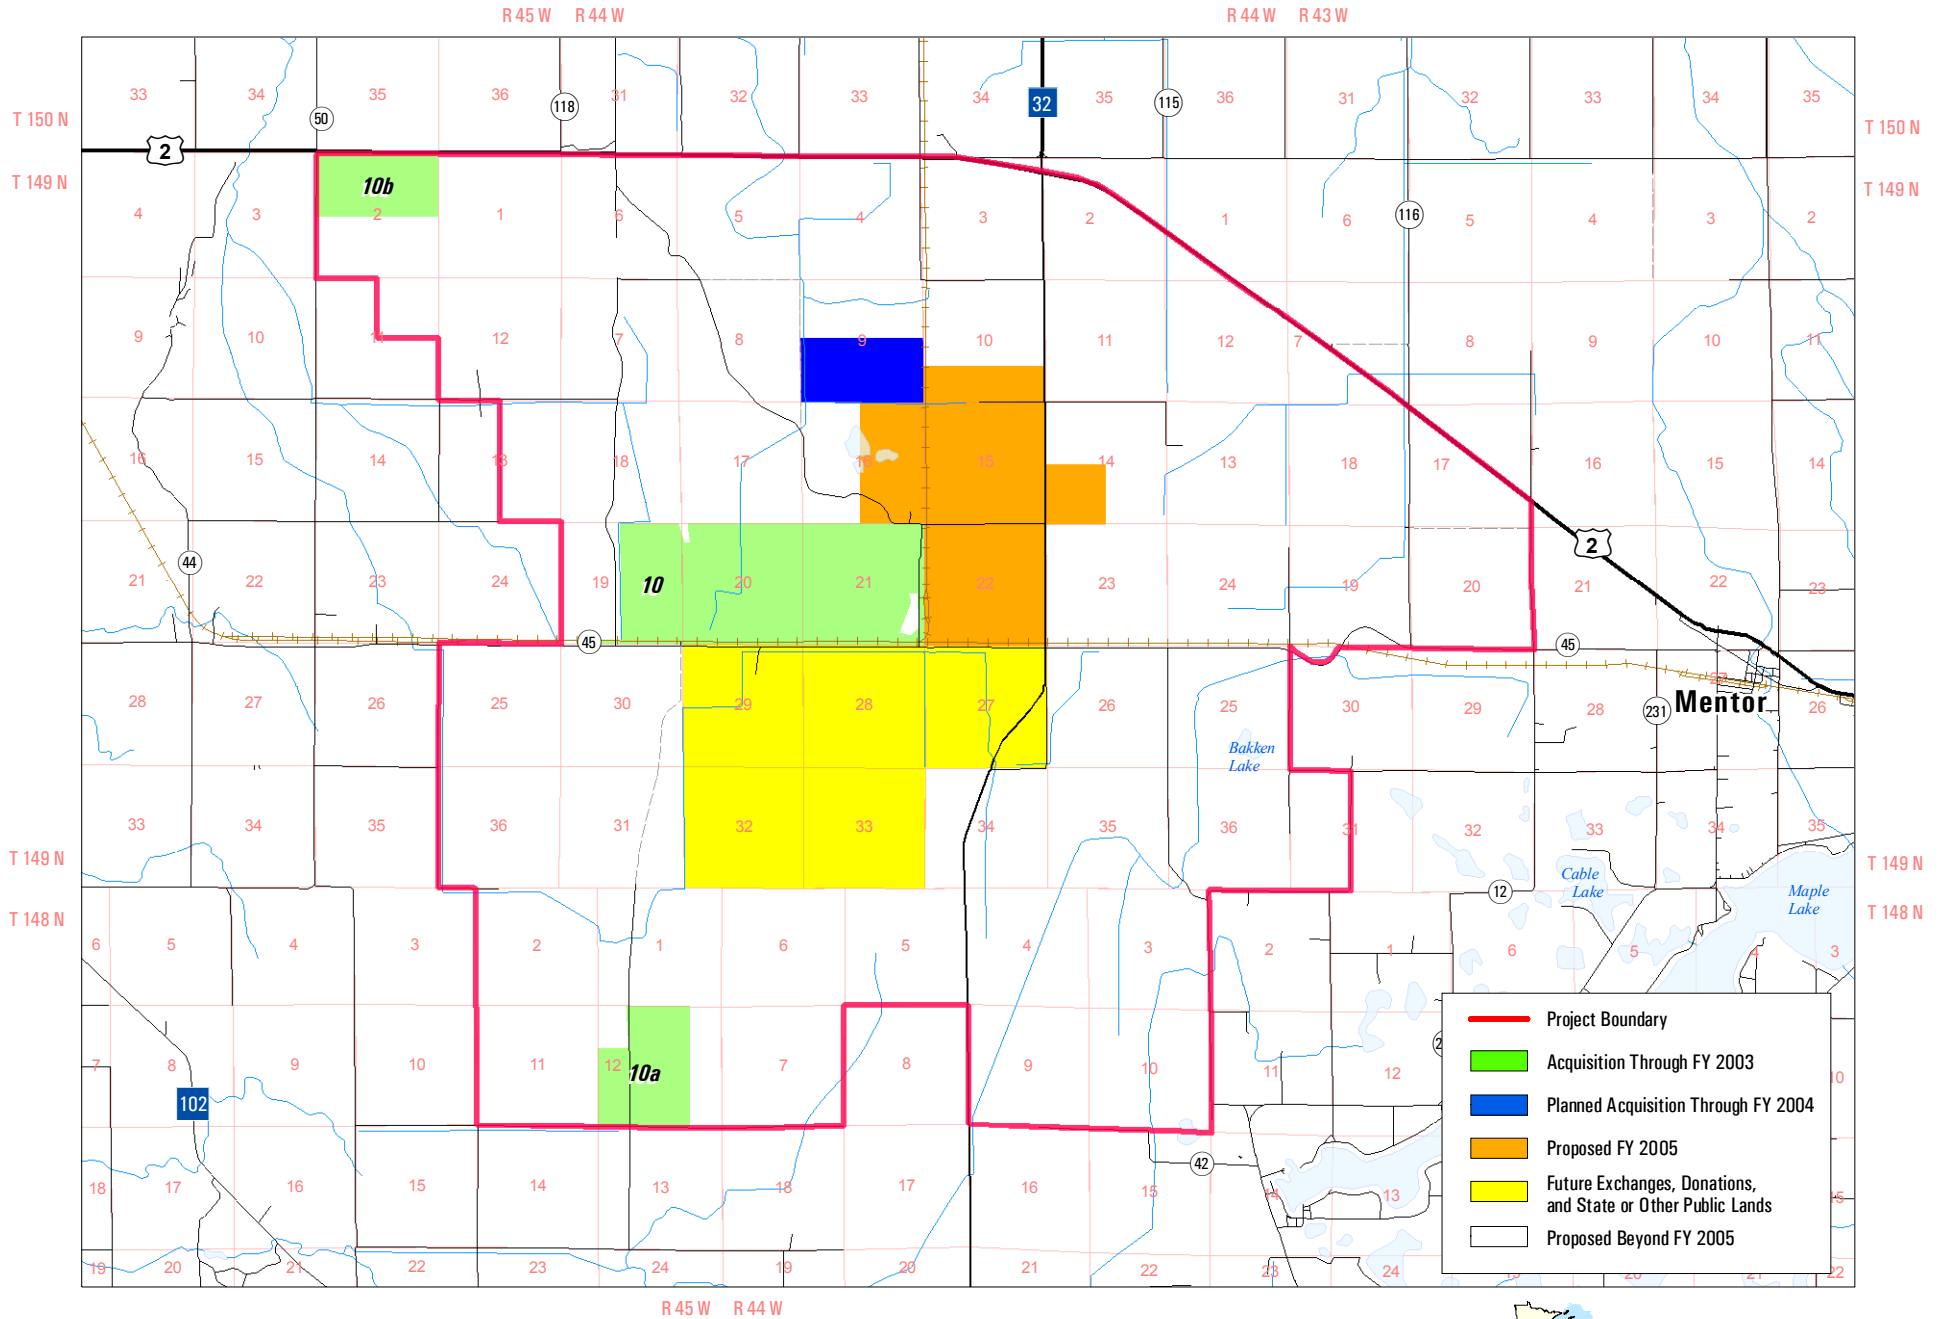

U.S. Fish & Wildlife Service

Glacial Ridge National Wildlife Refuge

Polk County, Minnesota

Land and Water Conservation Fund

	Project Boundary
	Acquisition Through FY 2003
	Planned Acquisition Through FY 2004
	Proposed FY 2005
	Future Exchanges, Donations, and State or Other Public Lands
	Proposed Beyond FY 2005

Produced in the Division of Realty
 Fort Snelling, MN
 Land Status Current to: 10/26/04
 Base Map Source: ESRI Streetmap

Region 3 Locator