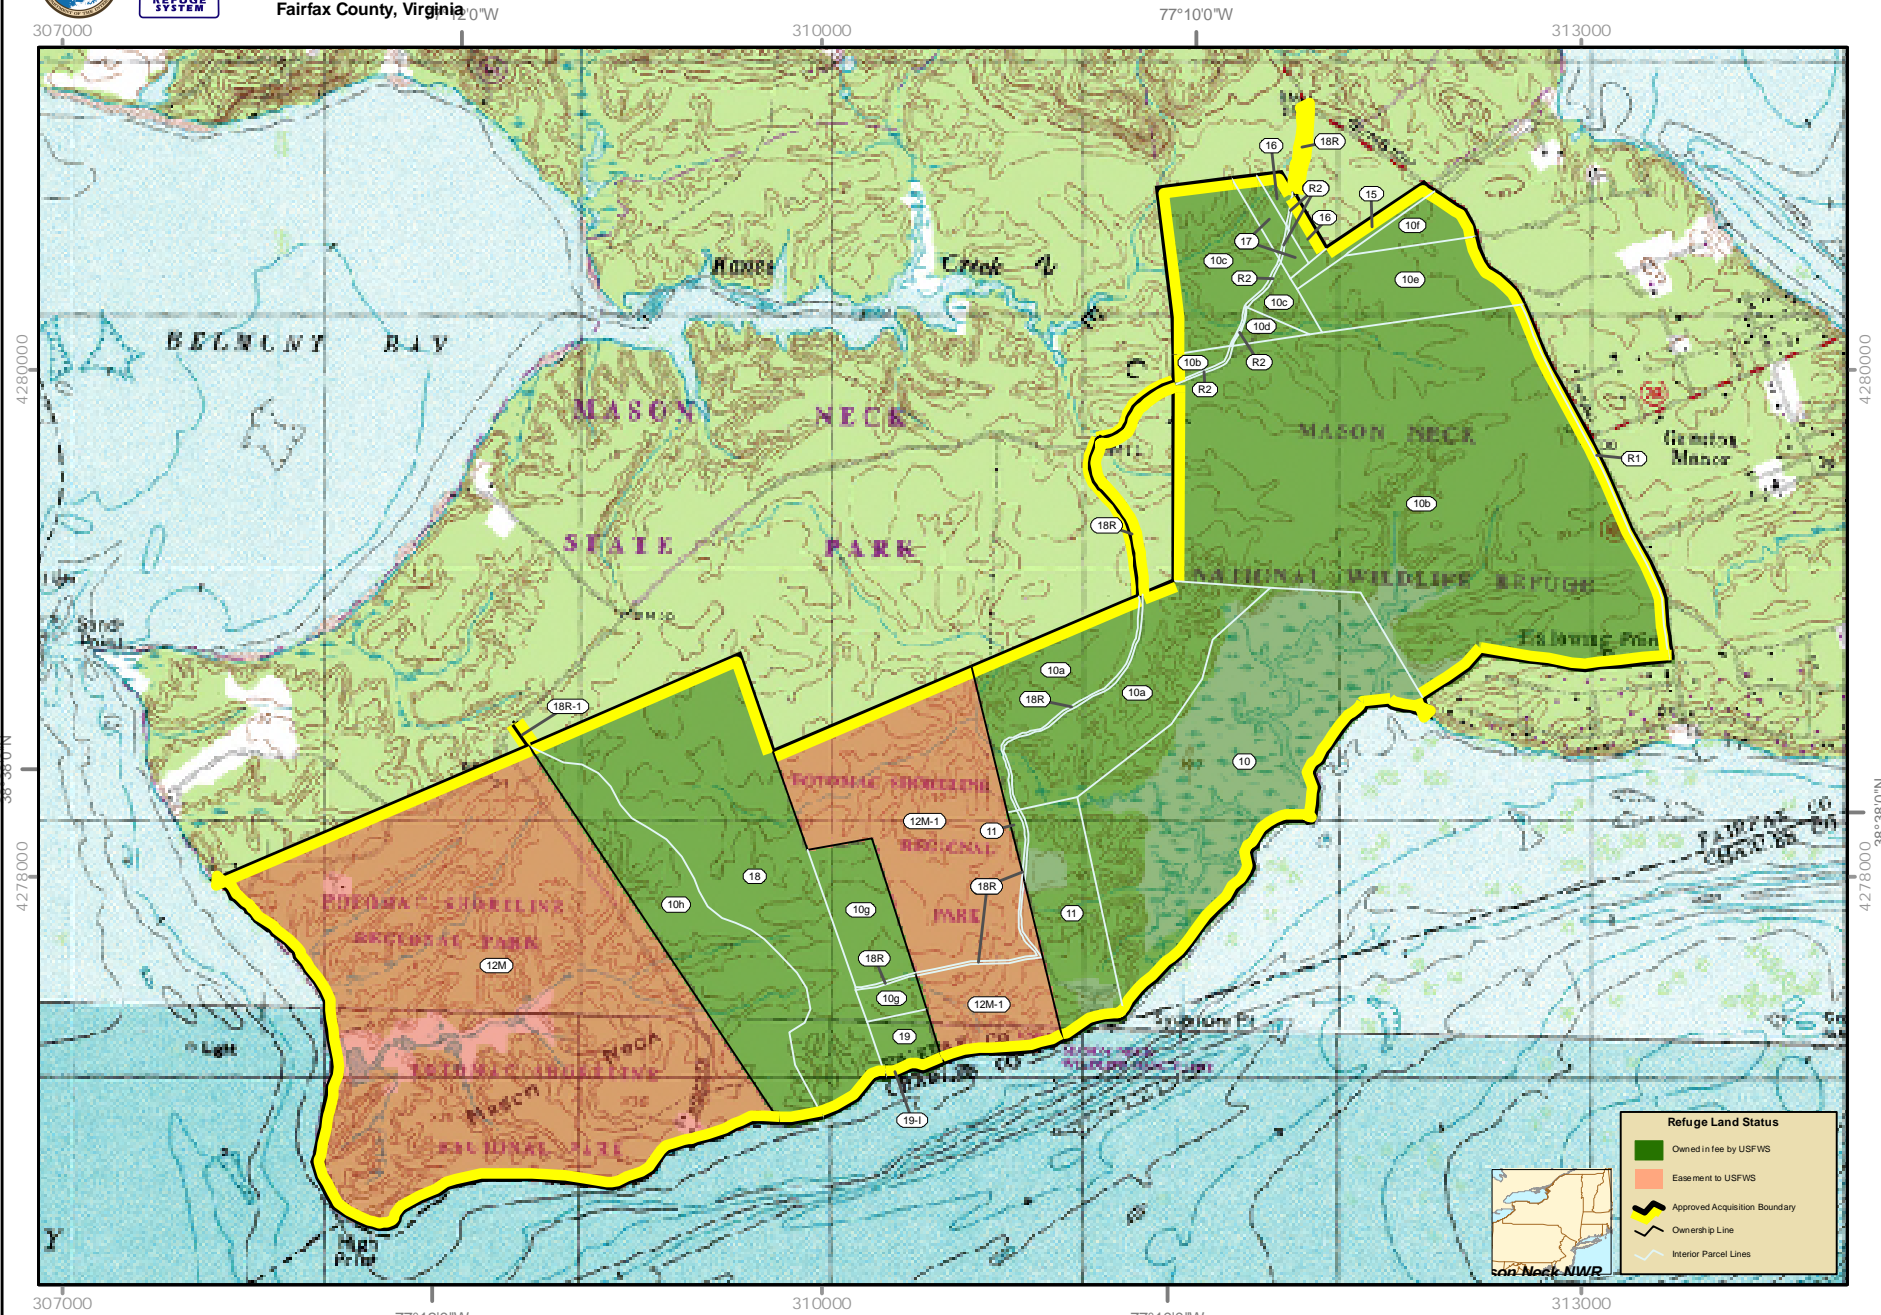

Mason Neck National Wildlife Refuge

Fairfax County, Virginia

Refuge Land Status

- Owned in fee by USFWS
- Easement to USFWS
- Approved Acquisition Boundary
- Ownership Line
- Interior Parcel Lines

77°120'W