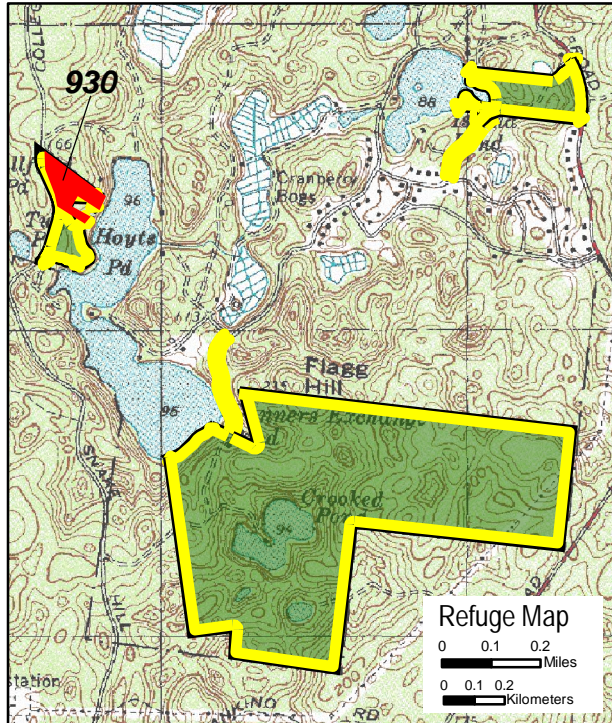

U.S. Fish & Wildlife Service  
 Massasoit National Wildlife Refuge  
 Plymouth County, Massachusetts

Categorical Exclusion

Produced in the Division of Realty, CSDS  
 Hadley, MA  
 Land Status Current To: 2/2/2004  
 Base Map Source: USGS DRG 1977  
 Datum and Projection: UTM Zone 19, NAD 1983, Meters  
 Map Print Date: 1/3/2006