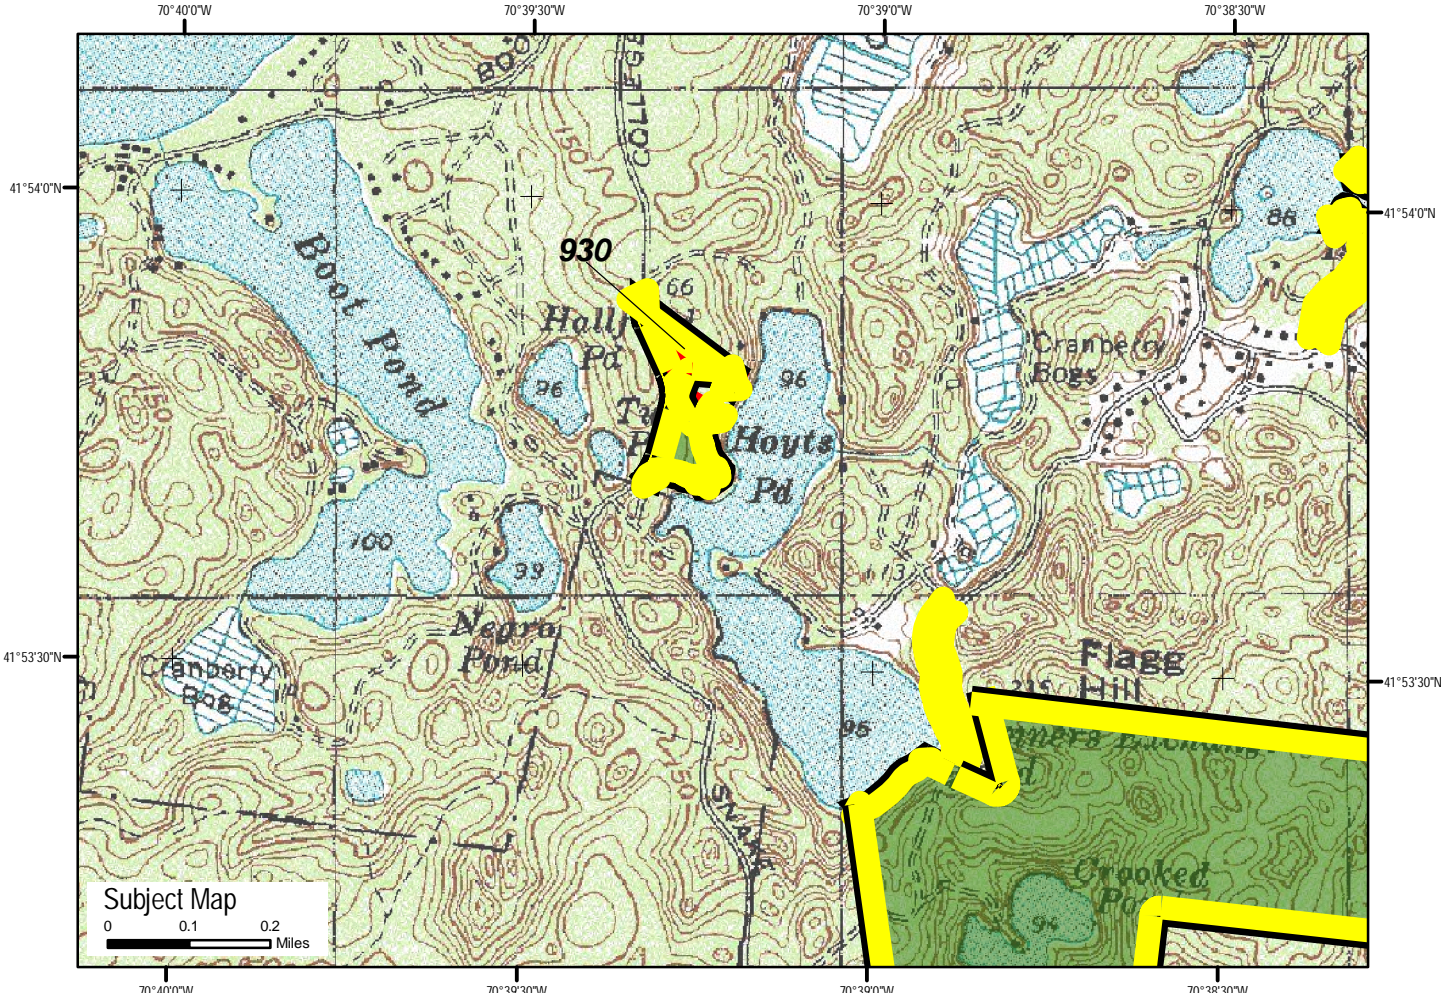

U.S. Fish & Wildlife Service  
 Massasoit National Wildlife Refuge  
 Plymouth County, Massachusetts

Categorical Exclusion

Produced in the Division of Realty, CSDS  
 Hadley, MA  
 Land Status Current To: 2/2/2004  
 Base Map Source: USGS DRG 1977  
 Datum and Projection: UTM Zone 19, NAD 1983, Meters  
 Map Print Date: 1/3/2006