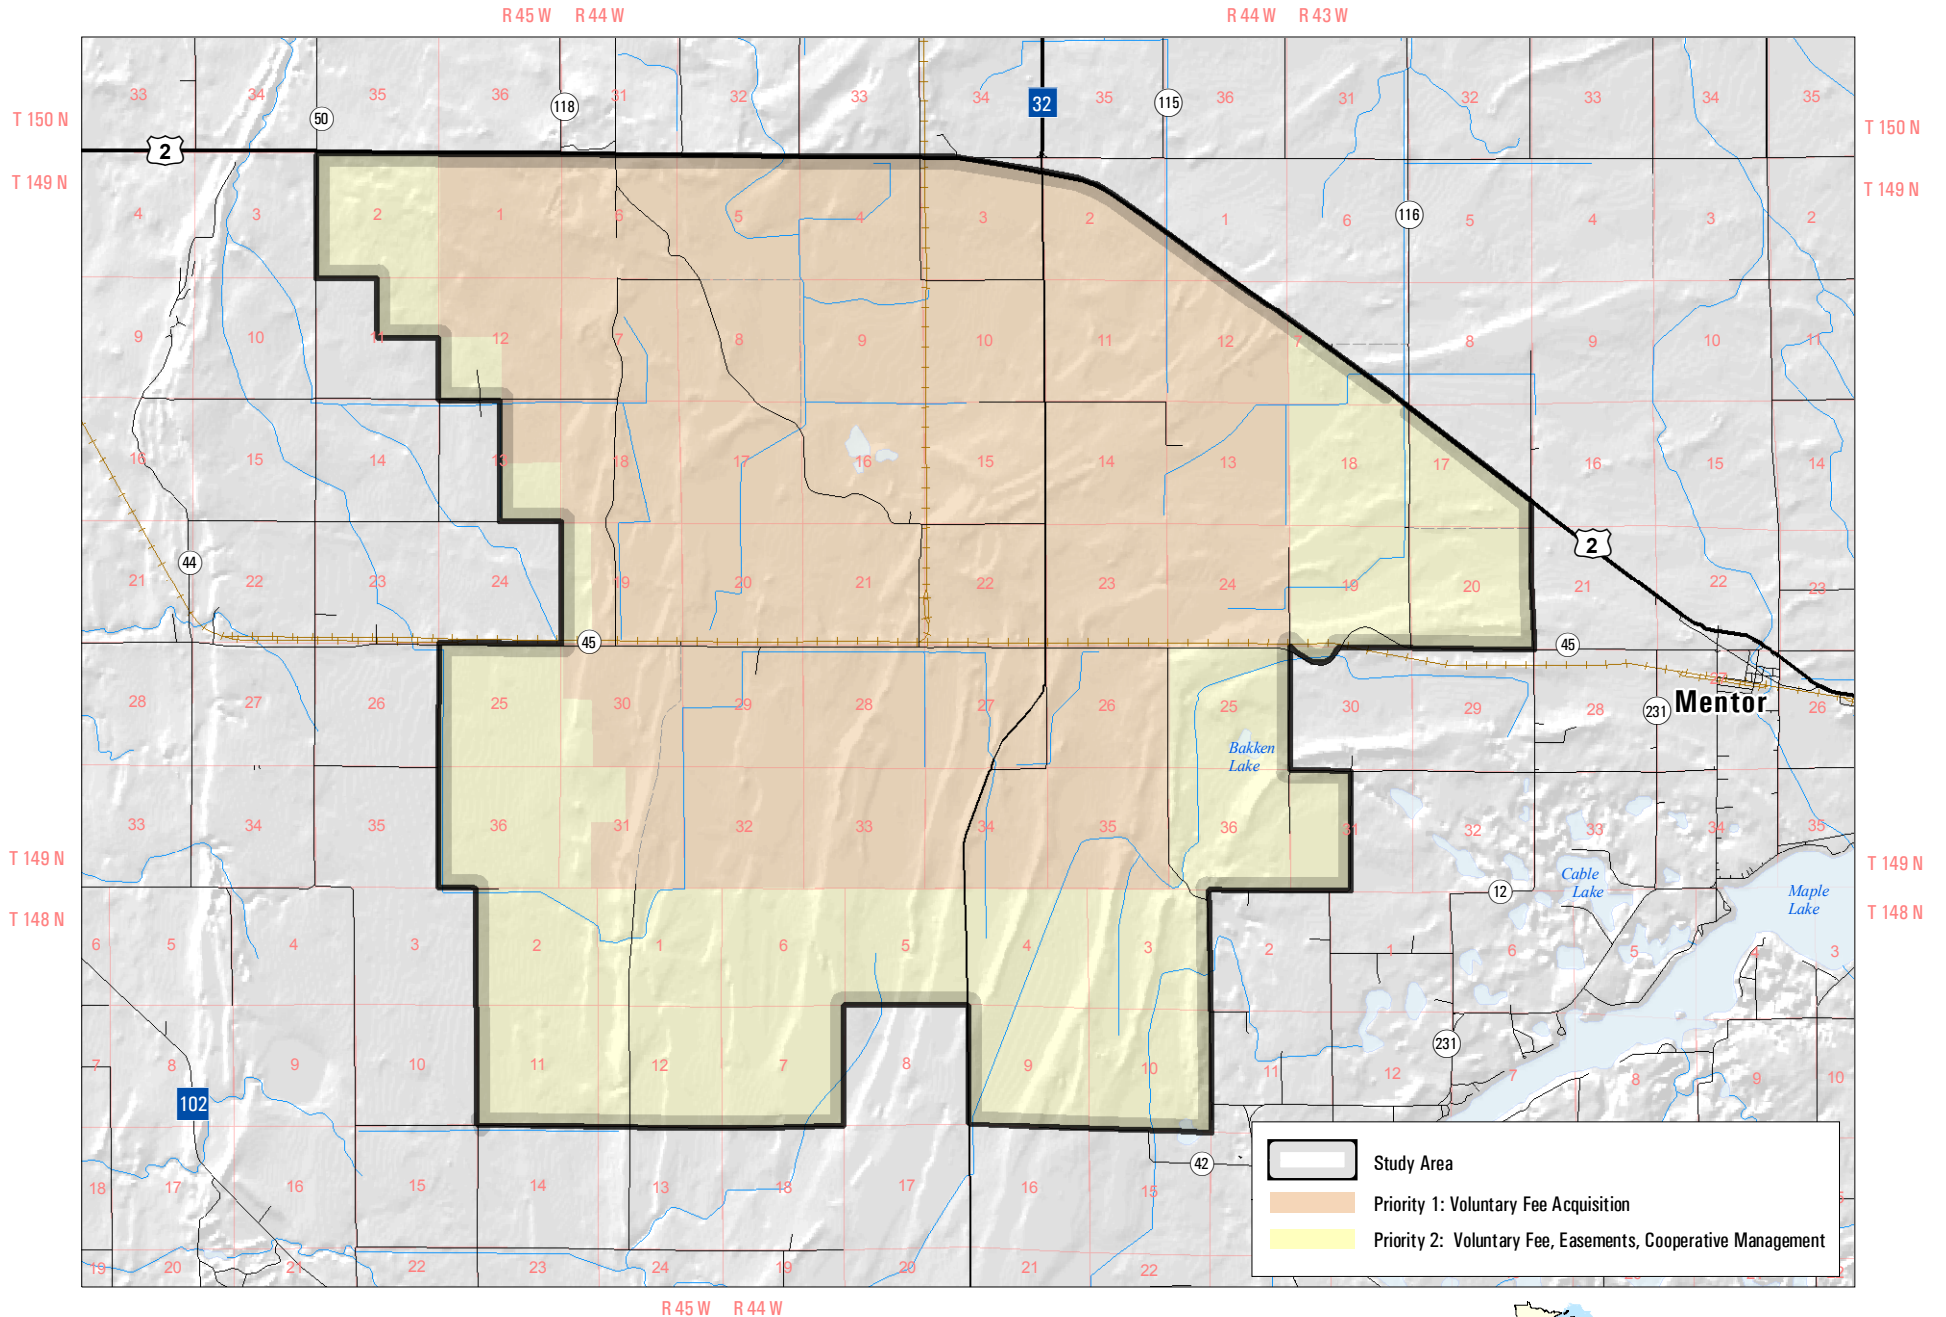

U.S. Fish & Wildlife Service

Glacial Ridge National Wildlife Refuge

Polk County, Minnesota

Land Protection Priorities - Study Area

Produced in the Division of Realty
 Fort Snelling, MN
 Land Status Current to: 10/26/04
 Base Map Source: ESRI Streetmap

Region 3 Locator