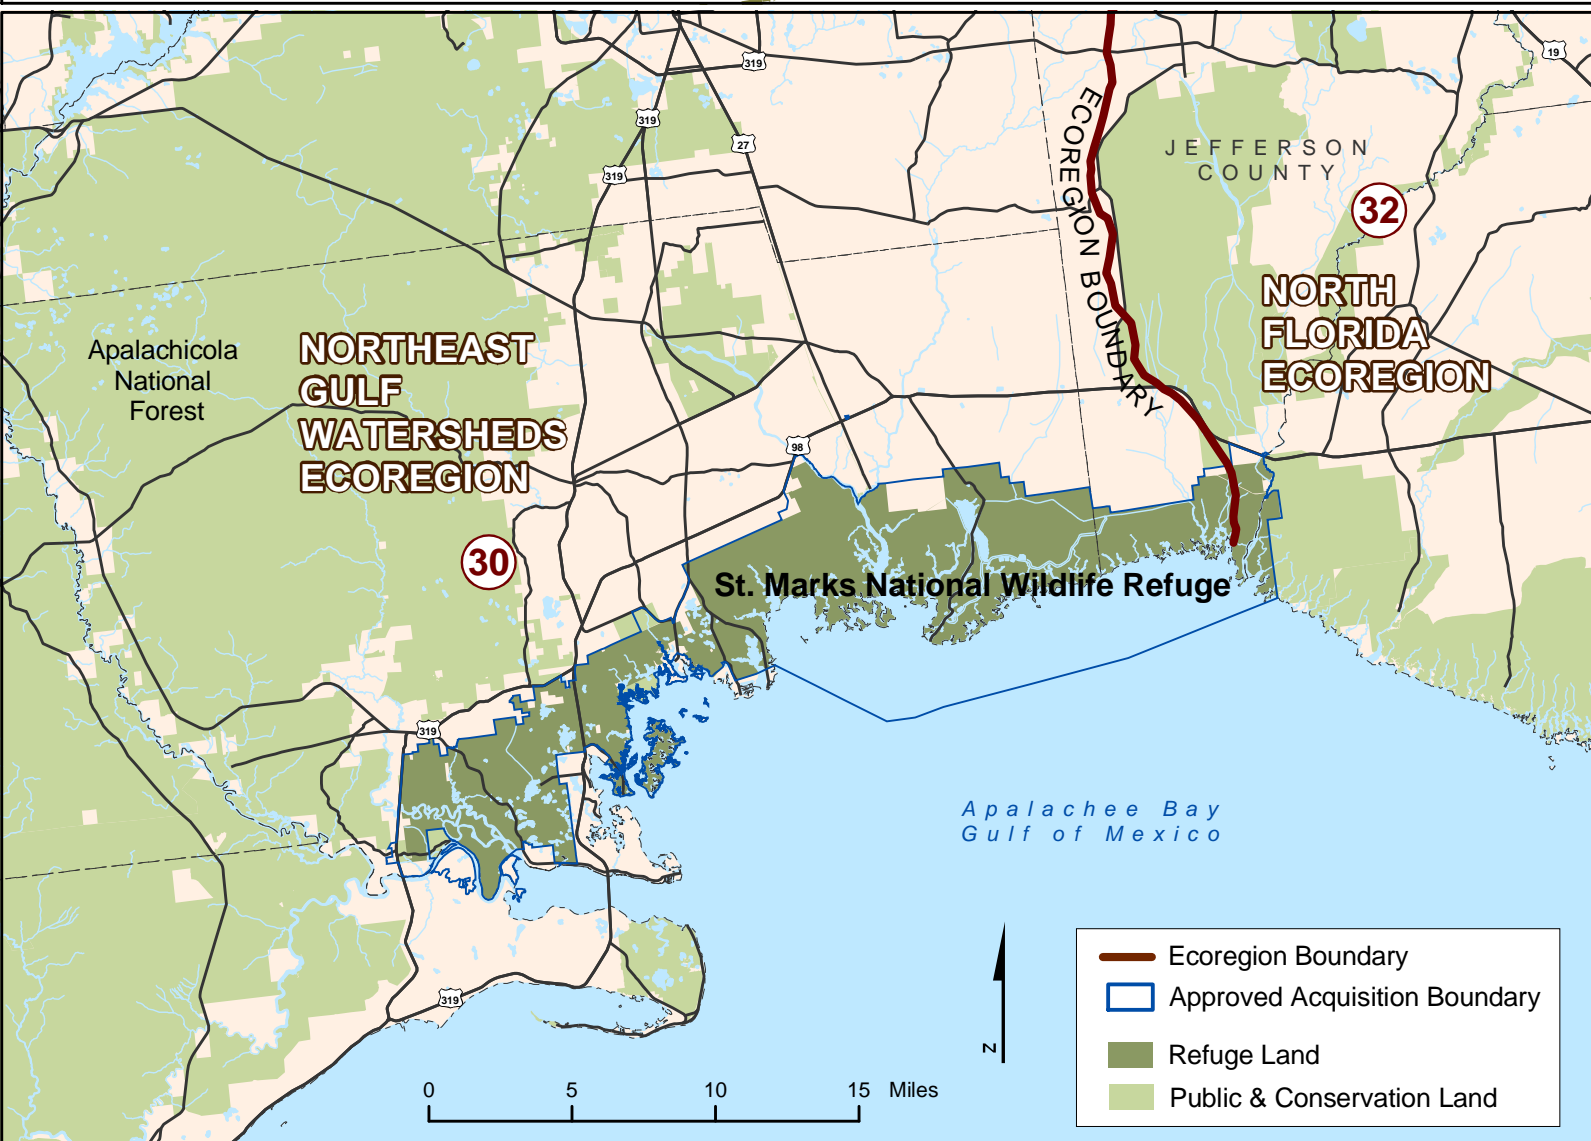

U.S. Fish and Wildlife Service Ecoregions Southeast Region

- 16 SOUTHERN APPALACHIANS
- 26 OHIO RIVER VALLEY
- 27 LOWER MISSISSIPPI RIVER
- 28 TENNESSEE/CUMBERLAND RIVER
- 29 CENTRAL GULF WATERSHEDS
- 30 NORTHEAST GULF WATERSHEDS
- 31 ALTAMAHA WATERSHEDS
- 32 NORTH FLORIDA
- 33 SAVANNAH/SANTEE/PEE DEE RIVERS
- 34 ROANOKE/TAR/NEUSE/CAPE FEAR RIVERS
- 53 SOUTH FLORIDA

FEDERAL & TRIBAL LANDS

St. Marks
National Wildlife Refuge

- Ecoregion Boundary
- Approved Acquisition Boundary
- Refuge Land
- Public & Conservation Land