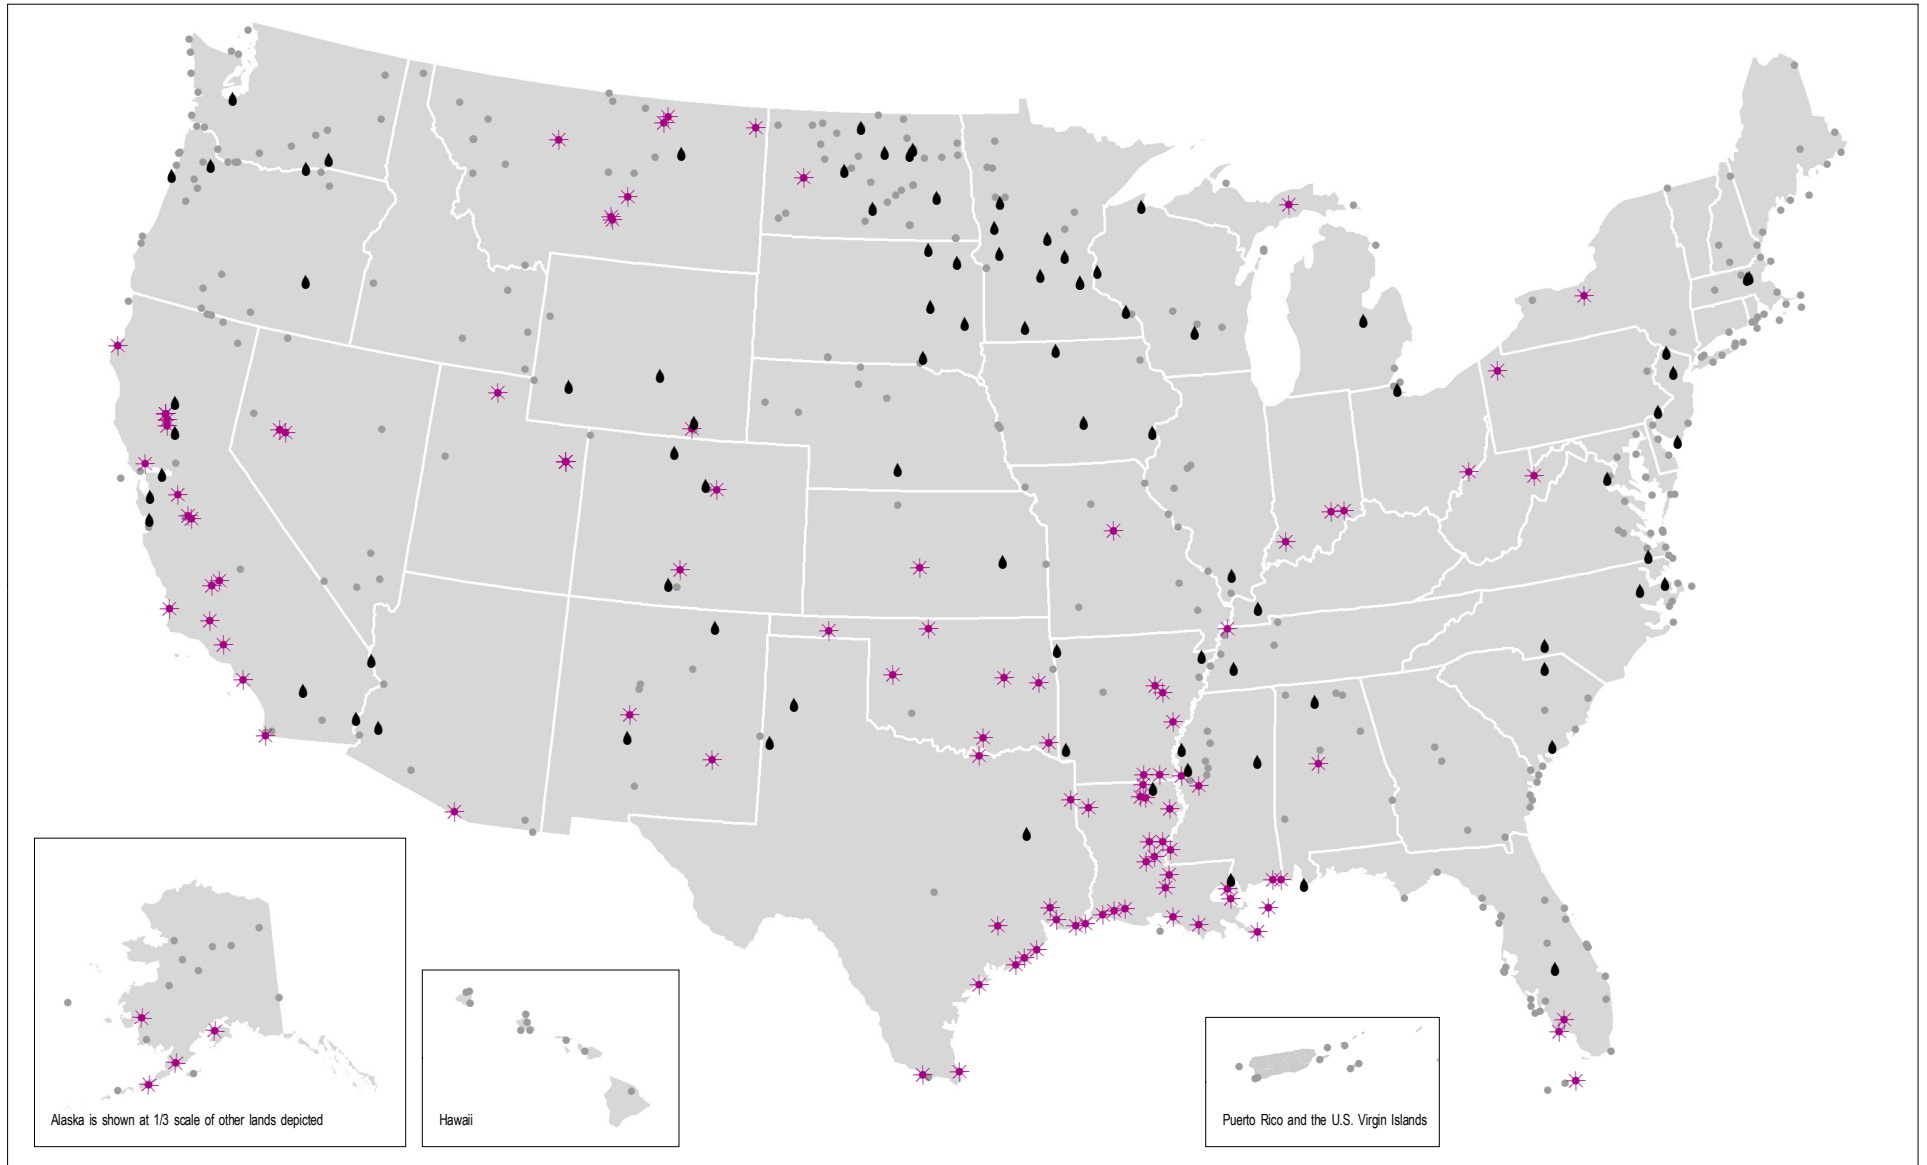

U.S. Fish & Wildlife Service

Refuges with Oil & Gas Infrastructure

Hawaii

Puerto Rico and the U.S. Virgin Islands

- Refuges With Pipelines Only
- ★ Refuges With Oil & Gas Infrastructure (wells, pipelines, etc.)
- Other Refuges

PRODUCED IN THE DIVISION OF REALTY
USFWS HEADQUARTERS
ARLINGTON, VIRGINIA
MAP DATE: 2/5/14
BASEMAP: ESRI, USFWS