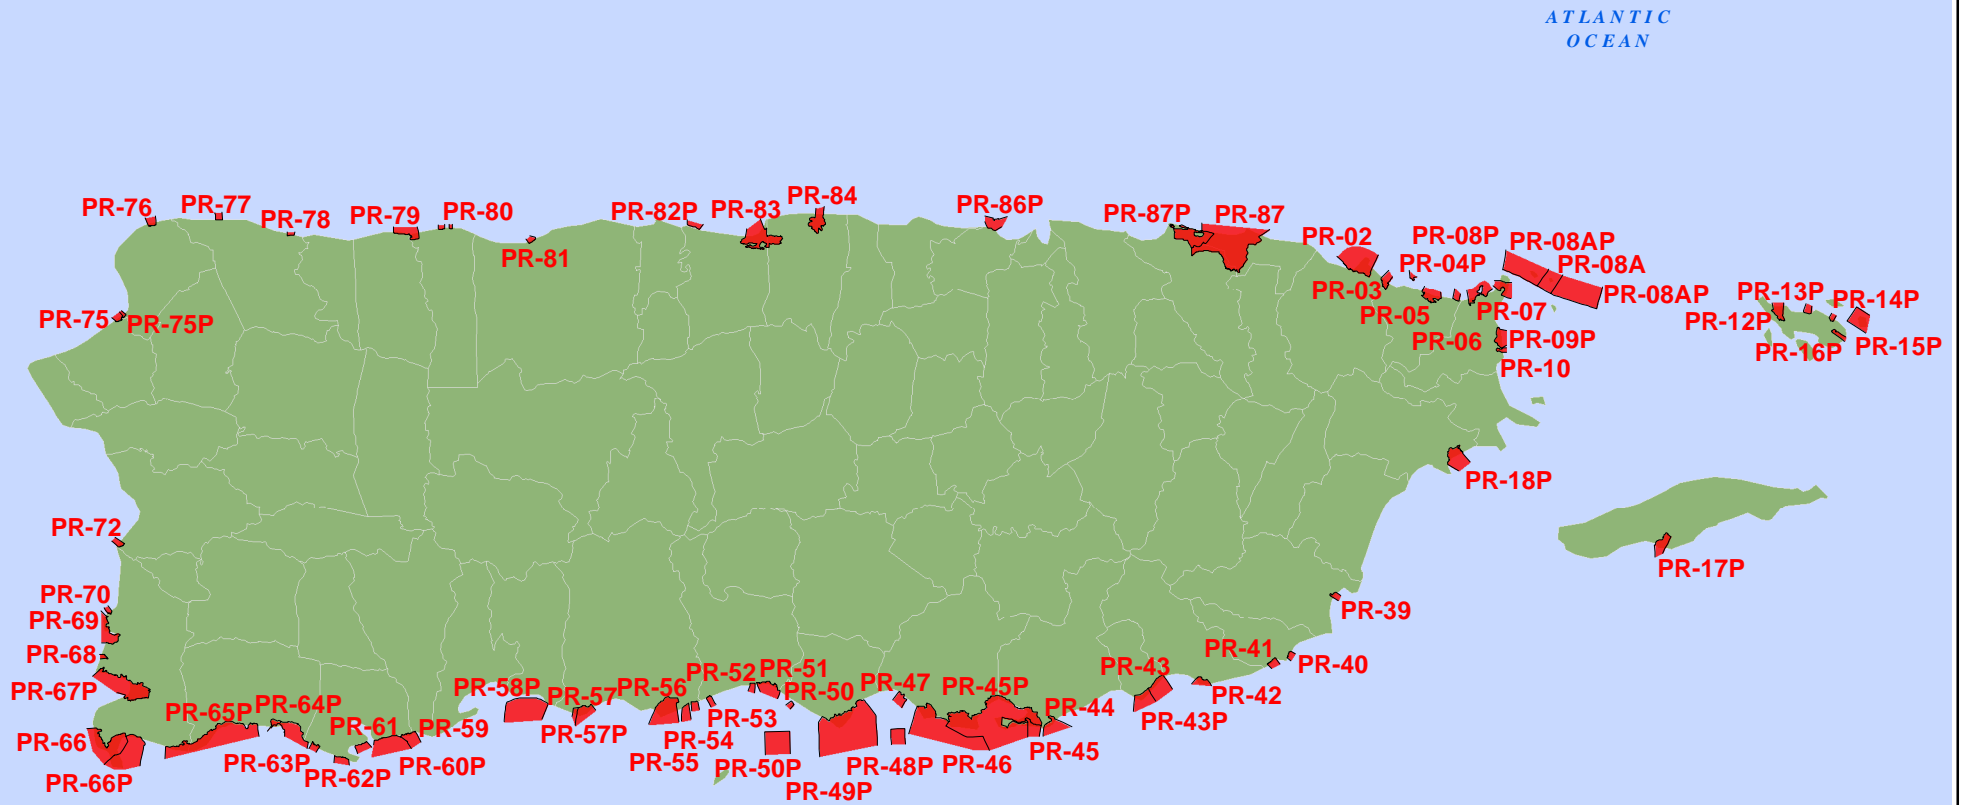

JOHN H. CHAFEE COASTAL BARRIER RESOURCES SYSTEM PUERTO RICO

Number of CBRS Units:	70
Number of System Units:	41
Number of Otherwise Protected Areas:	29
Total Acres:	70,890
Upland Acres:	7,921
Associated Aquatic Habitat Acres:	62,969
Shoreline Miles:	112