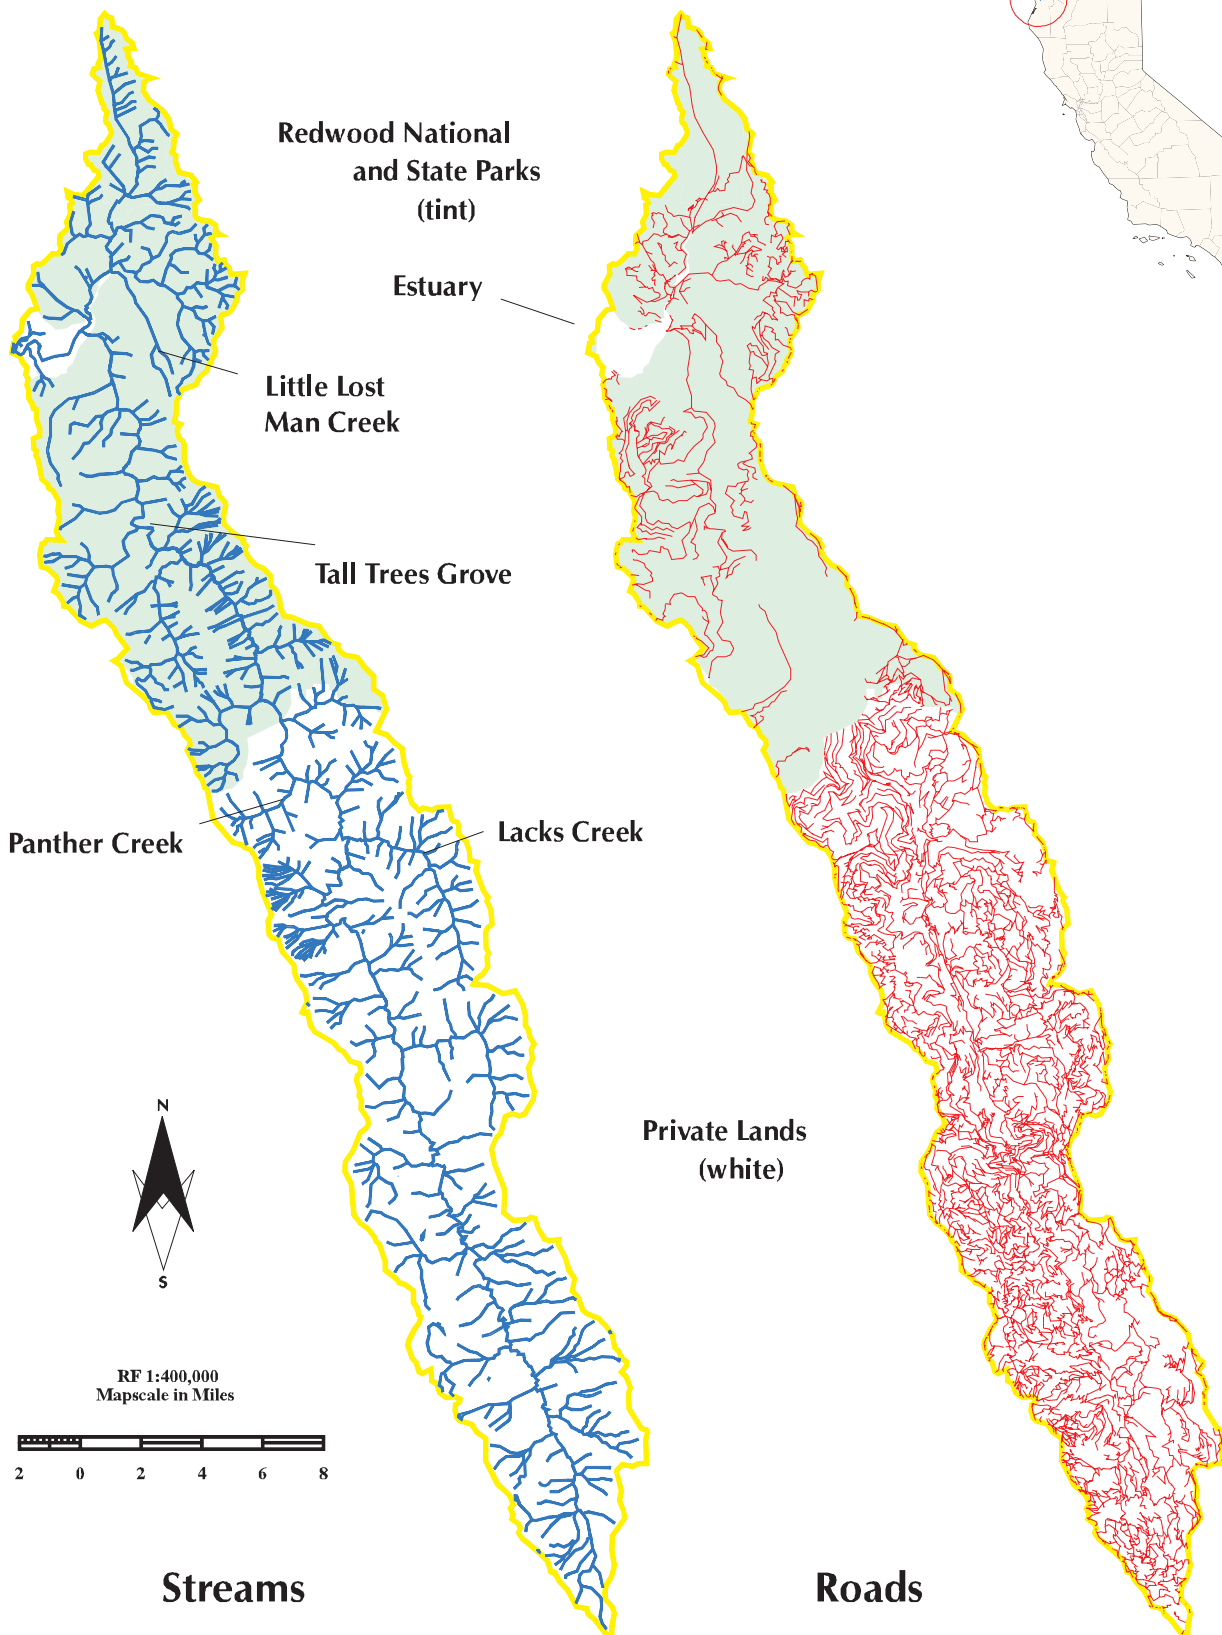

Redwood Creek Watershed

Redwood National
and State Parks
(tint)

Estuary

Little Lost
Man Creek

Tall Trees Grove

Panther Creek

Lacks Creek

Private Lands
(white)

RF 1:400,000
Mapscale in Miles

Streams

Roads