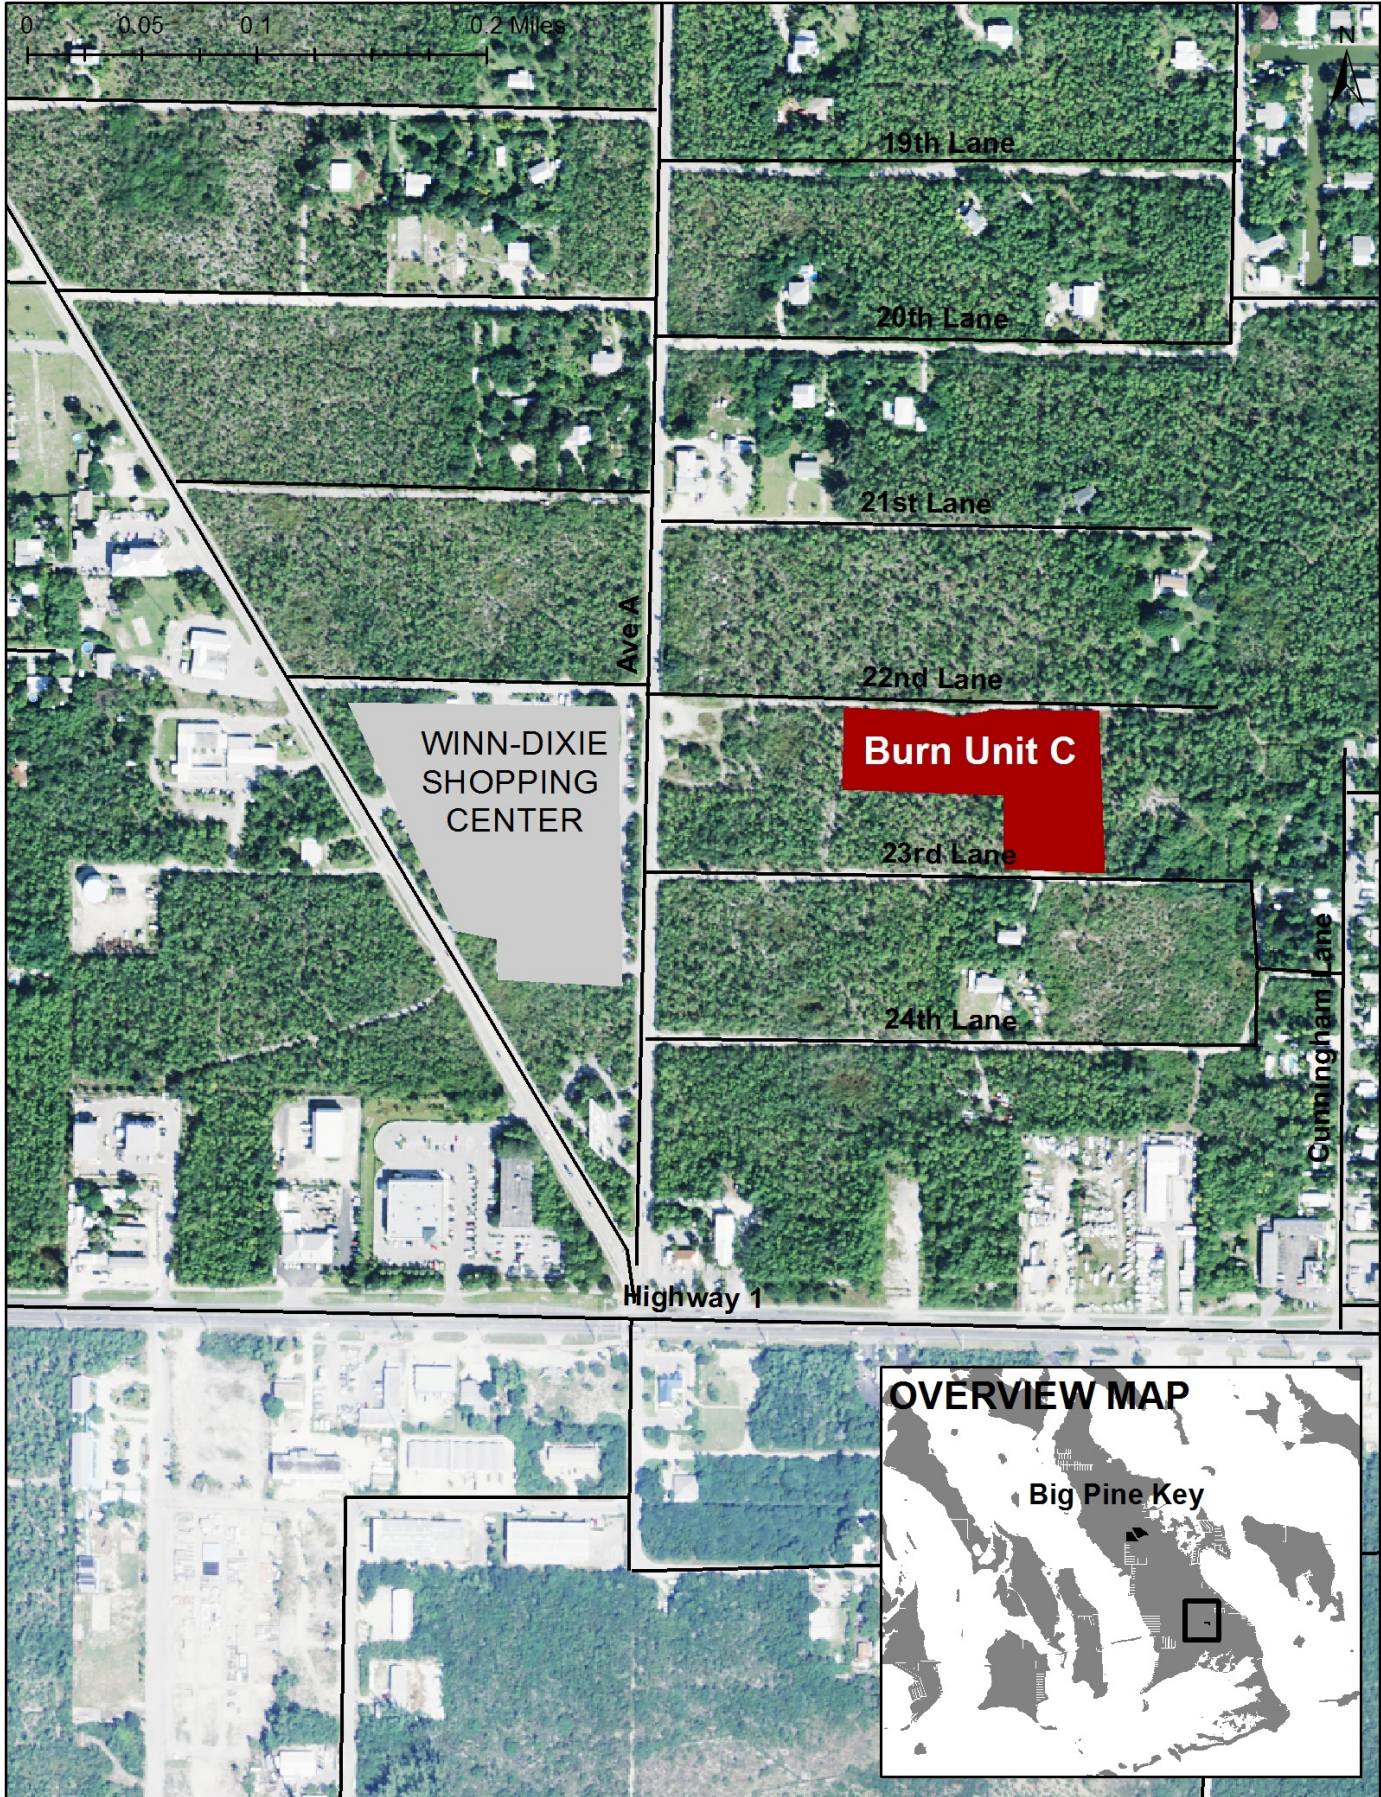

Pine Heights

Koehn Subdivision

Burn Unit B

Burn Unit A

Eden Pines

OVERVIEW MAP

Big Pine Key

0 0.05 0.1 0.2 Miles

19th Lane

20th Lane

21st Lane

22nd Lane

Burn Unit C

23rd Lane

24th Lane

Ave A

WINN-DIXIE SHOPPING CENTER

Highway 1

Cunningham Lane

OVERVIEW MAP

Big Pine Key