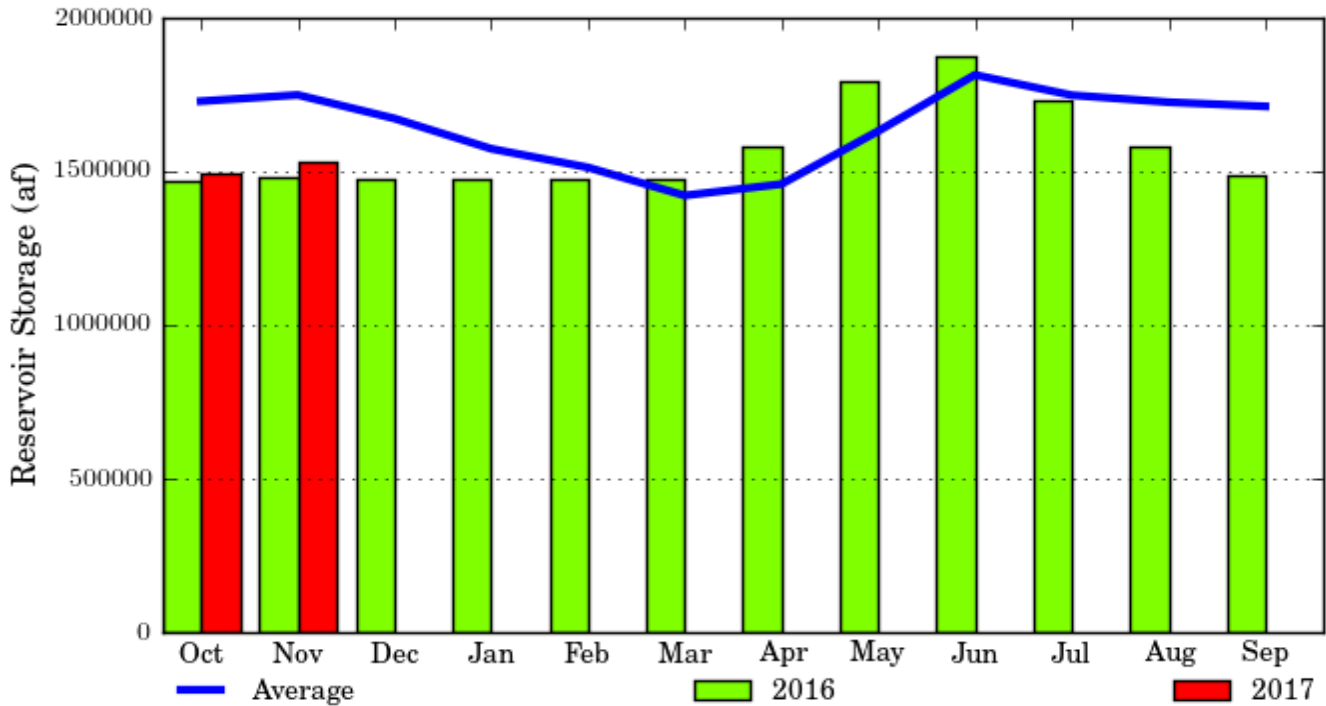

**Canyon Ferry Reservoir, Montana - Monthly Storage Graph**  
 Water Years 2016 and 2017, with Average Conditions  
 Updated Through November - Water Year 2017

**Canyon Ferry Reservoir, Montana - Monthly Storage Table**

Water Years 2016 and 2017, with Average Conditions

Updated Through November - Water Year 2017

Month	2016 Storage	2017 Storage	Average Storage	Percent of 2016	Percent of Average
Oct	1467300	1492400	1728500	101%	86%
Nov	1478700	1531100	1748900	103%	87%
Dec	1477800	--	1672300	--	--
Jan	1473300	--	1573700	--	--
Feb	1474800	--	1512900	--	--
Mar	1473000	--	1421600	--	--
Apr	1582200	--	1458600	--	--
May	1794500	--	1631100	--	--
Jun	1876200	--	1814200	--	--
Jul	1733400	--	1748100	--	--
Aug	1580600	--	1725300	--	--
Sep	1485400	--	1711700	--	--