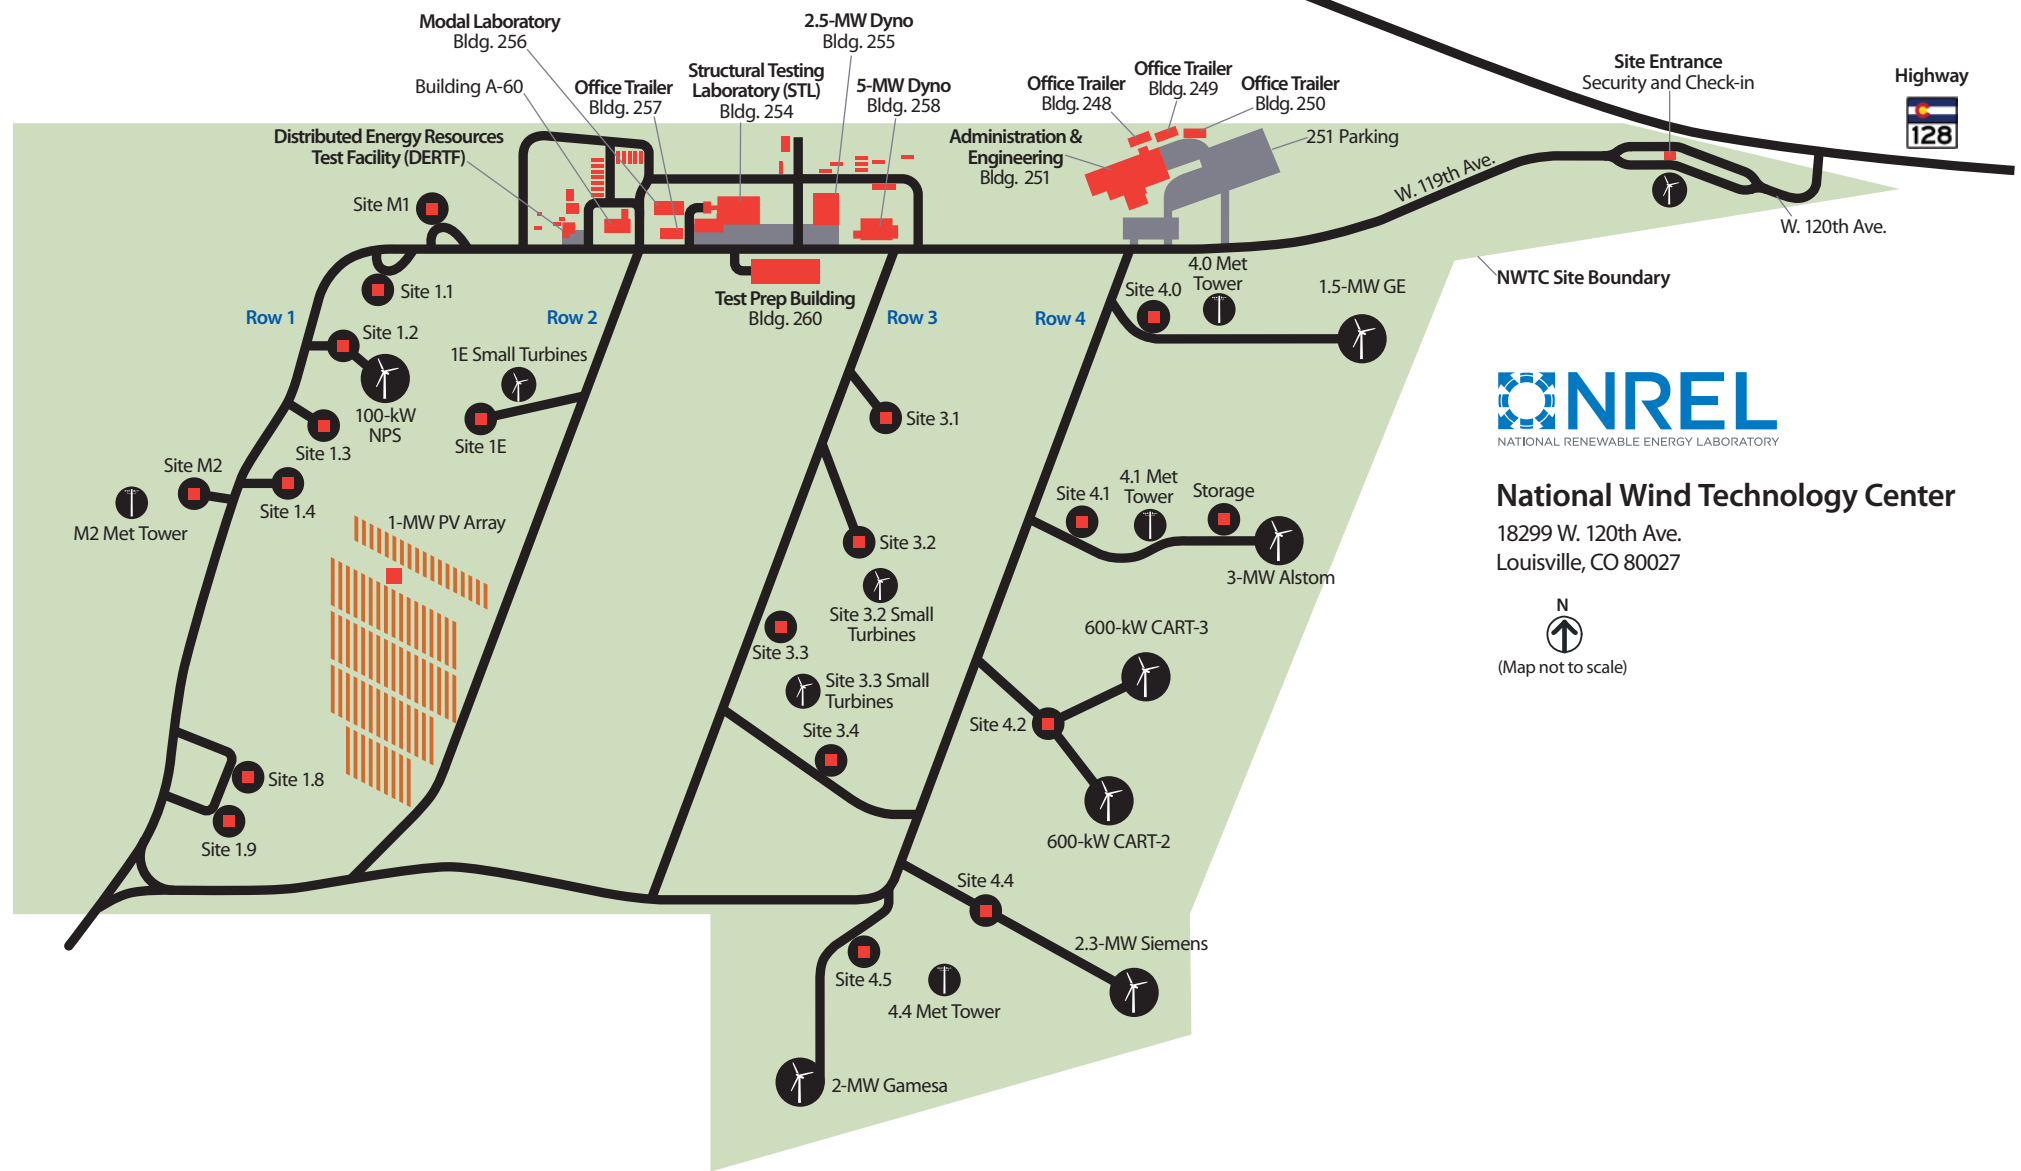

Highway 93

Highway 128

National Wind Technology Center
 18299 W. 120th Ave.
 Louisville, CO 80027