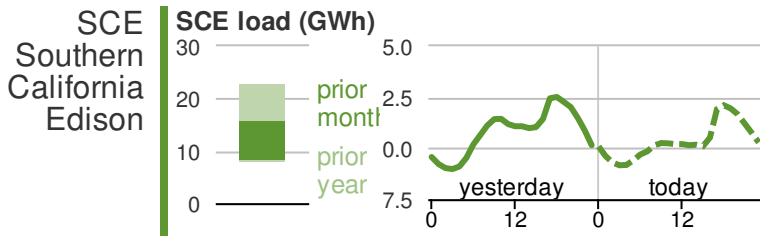

# Southern California Daily Energy Report

Dashboard last updated: December 31, 2016 | Summer edition

## Los Angeles temperature