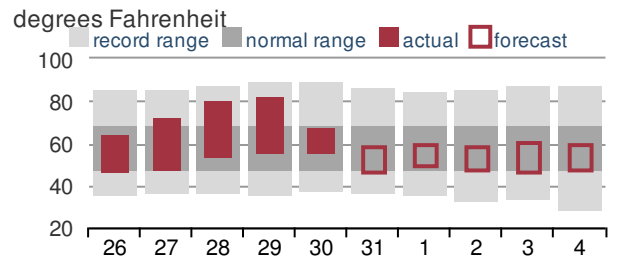

# Southern California Daily Energy Report

Dashboard last updated: December 31, 2016 | Summer edition

## Los Angeles temperature