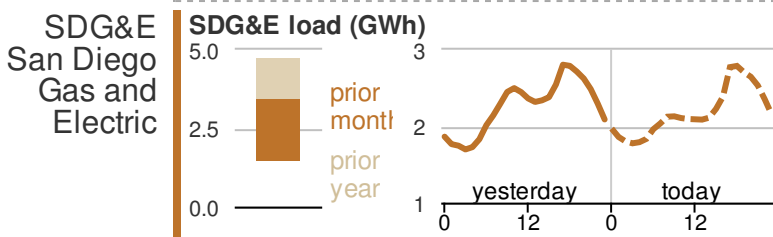

# Southern California Daily Energy Report

Dashboard last updated: December 31, 2016 | Summer edition

## Los Angeles temperature