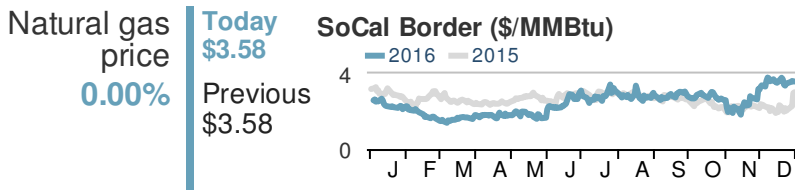

# Southern California Daily Energy Report

Dashboard last updated: December 31, 2016 | Summer edition

## Los Angeles temperature