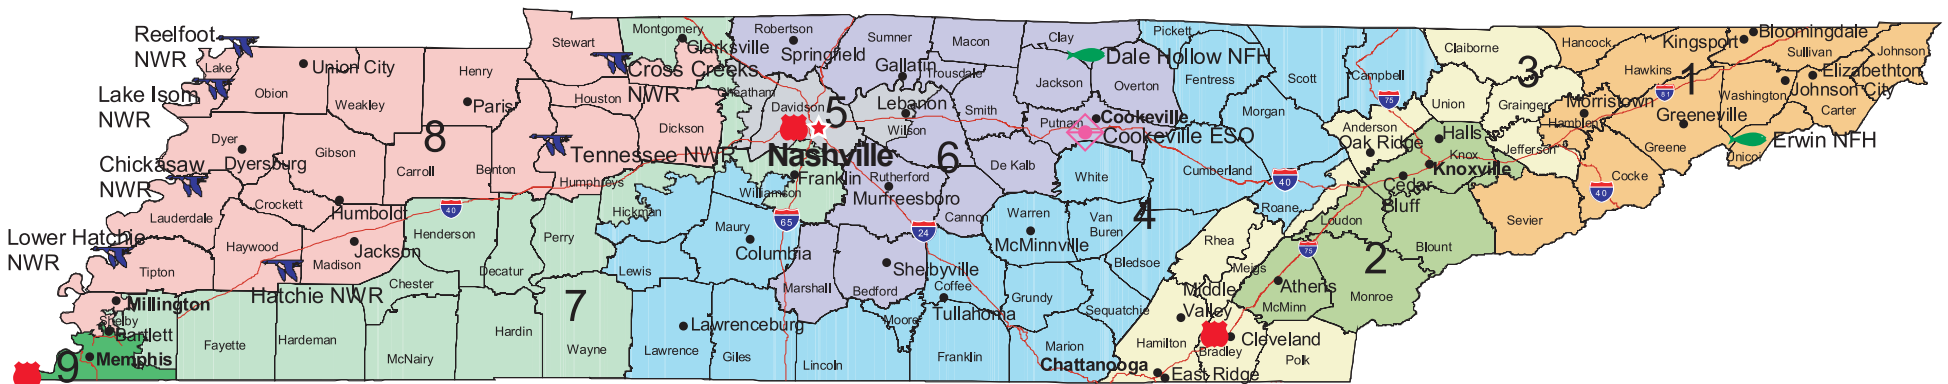

# Tennessee Congressional Districts

Gov. Bill Haslam (R)  
 Sen. Bob Corker (R)  
 Sen. Lamar Alexander (R)

1st Rep. Phil Roe (R)  
 2nd Rep. John J. Duncan, Jr. (R)  
 3rd Rep. Chuck Fleischmann (R)  
 4th Rep. Scott DesJarlais (R)  
 5th Rep. Jim Cooper (D)  
 6th Rep. Diane Black (R)  
 7th Rep. Marsha Blackburn (R)  
 8th Rep. Stephen Fincher (R)  
 9th Rep. Stephen Cohen (D)

Republicans are indicated by (R),  
 Democrats by (D).

-  National Wildlife Refuge
-  Law Enforcement Office
-  Ecological Services Field Office (ESO)
-  National Fish Hatchery

For more information on the Southeast Region:  
<http://www.fws.gov/southeast/ea/congressionalaffairs.html>