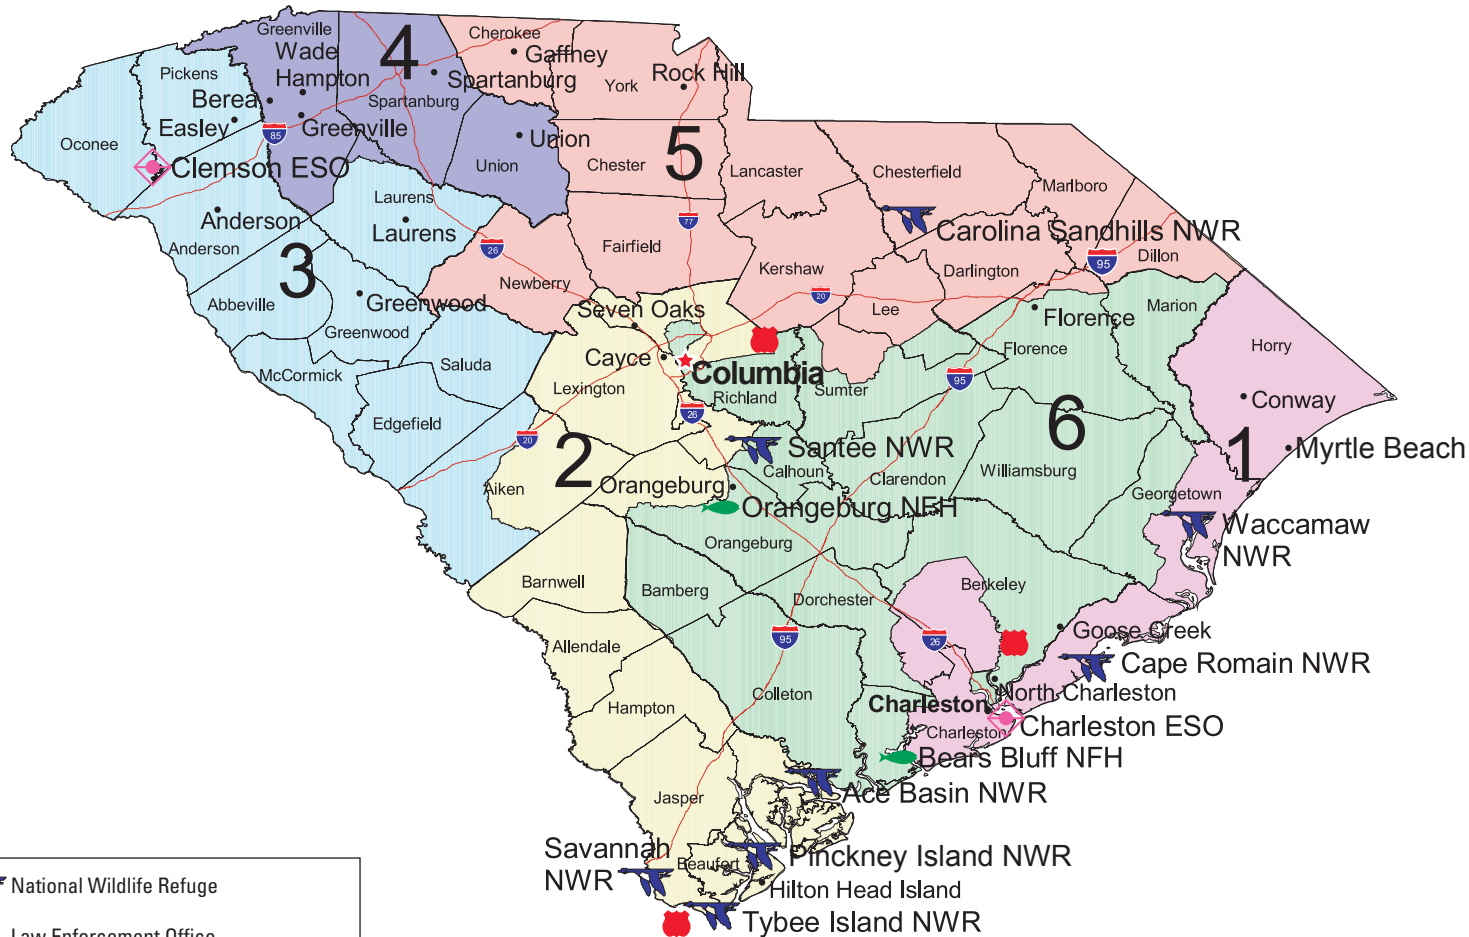

# South Carolina Congressional Districts

Gov. Nikki Haley (R)  
 Sen. Lindsey Graham (R)  
 Sen. Jim DeMint (R)

1st Rep. Tim Scott (R)  
 2nd Rep. Joe Wilson (R)  
 3rd Rep. Jeff Duncan (R)  
 4th Rep. Trey Gowdy (R)  
 5th Rep. Mick Mulvaney (R)  
 6th Rep. James Clyburn (D)

Republicans are indicated by (R),  
 Democrats by (D).

-  National Wildlife Refuge
-  Law Enforcement Office
-  Ecological Services Field Office (ESO)
-  National Fish Hatchery

For more information on the Southeast Region:  
<http://www.fws.gov/southeast/ea/congressionalaffairs.html>