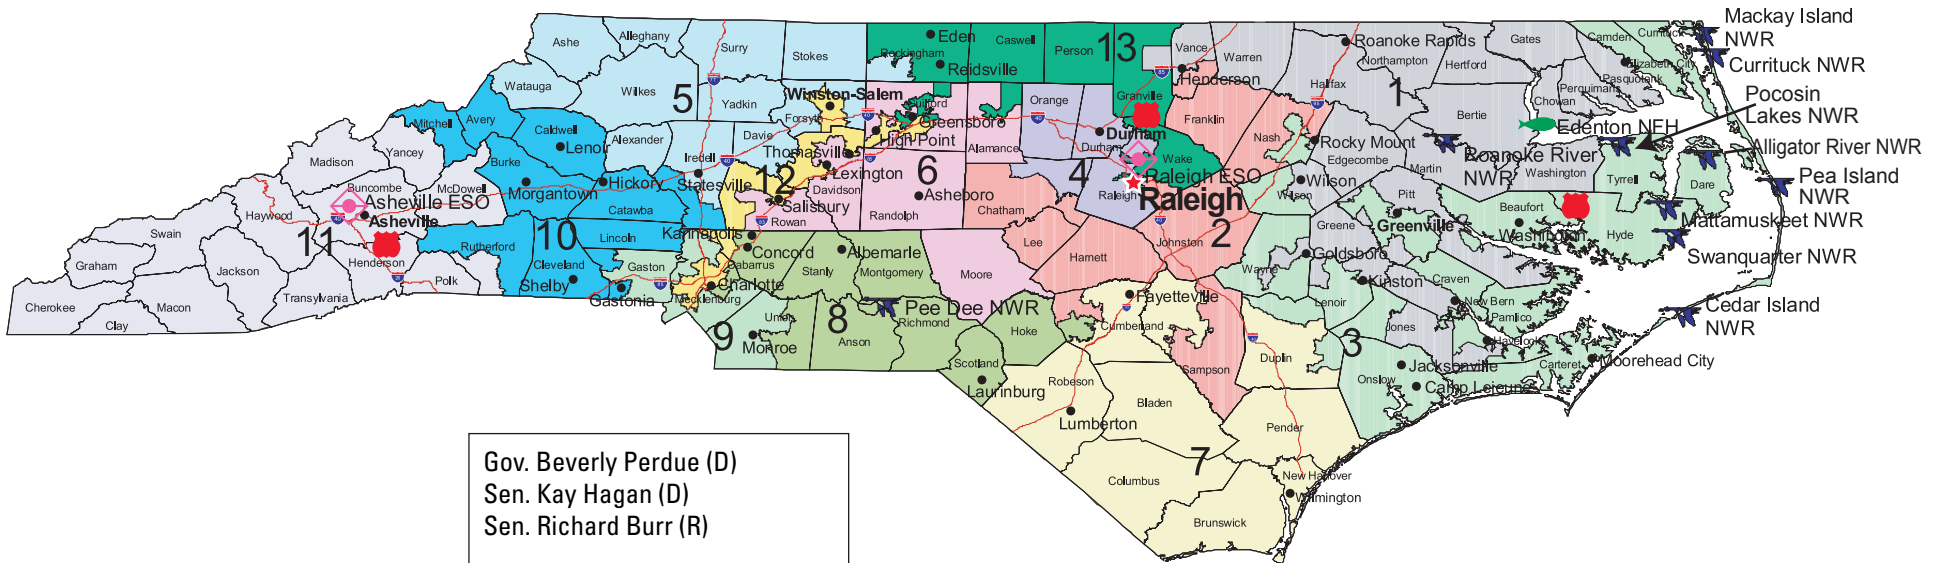

North Carolina Congressional Districts

Gov. Beverly Perdue (D)
 Sen. Kay Hagan (D)
 Sen. Richard Burr (R)

1st Rep. G. K. Butterfield (D)
 2nd Rep. Renee Ellmers (R)
 3rd Rep. Walter B. Jones (R)
 4th Rep. David E. Price (D)
 5th Rep. Virginia Foxx (R)
 6th Rep. Howard Coble (R)
 7th Rep. Mike McIntyre (D)
 8th Rep. Larry Kissell (D)
 9th Rep. Sue Myrick (R)
 10th Rep. Patrick McHenry (R)
 11th Rep. Heath Shuler (D)
 12th Rep. Melvin L. Watt (D)
 13th Rep. Brad Miller (D)

Republicans are indicated by (R),
 Democrats by (D).

-  National Wildlife Refuge
-  Law Enforcement Office
-  Ecological Services Field Office (ESO)
-  National Fish Hatchery