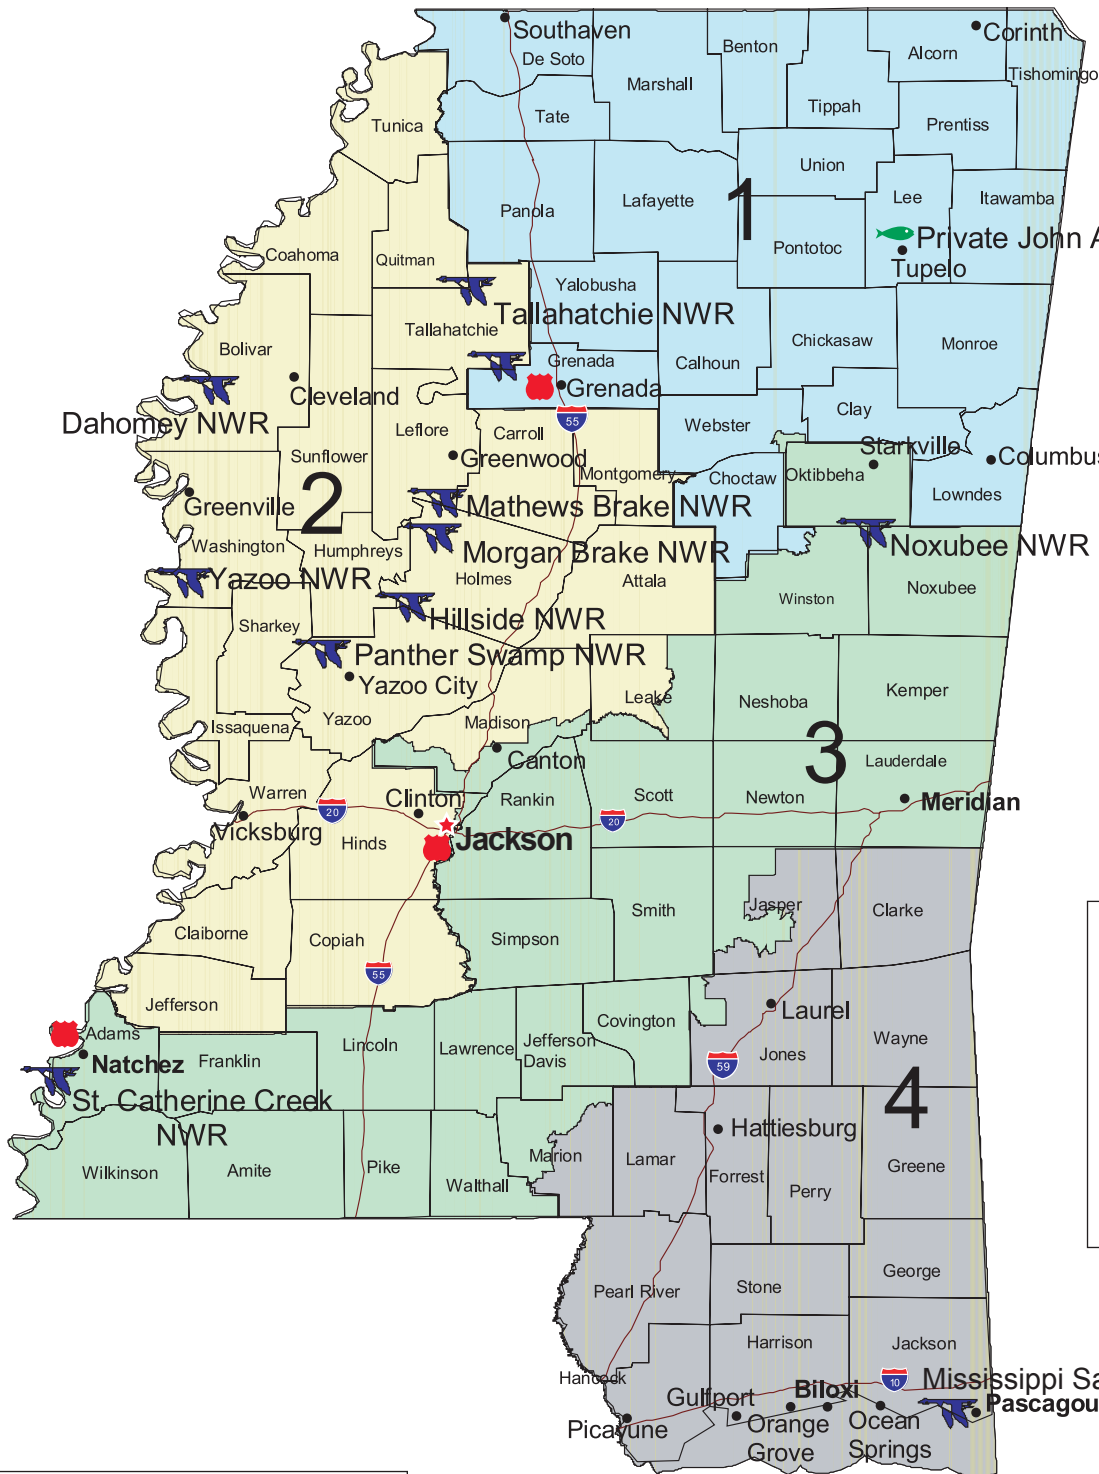

# Mississippi Congressional Districts

Gov. Haley Barbour (R)  
 Sen. Thad Cochran (R)  
 Sen. Roger Wicker (R)

1st Rep. Alan Nunnelee (R)  
 2nd Rep. Bennie G. Thompson (D)  
 3rd Rep. Gregg Harper (R)  
 4th Rep. Steven Palazzo (R)

Republicans are indicated by (R),  
 Democrats by (D).

-  National Wildlife Refuge
-  Law Enforcement Office
-  Ecological Services Field Office (ESO)
-  National Fish Hatchery

For more information on the Southeast Region:  
<http://www.fws.gov/southeast/ea/congressionalaffairs.html>