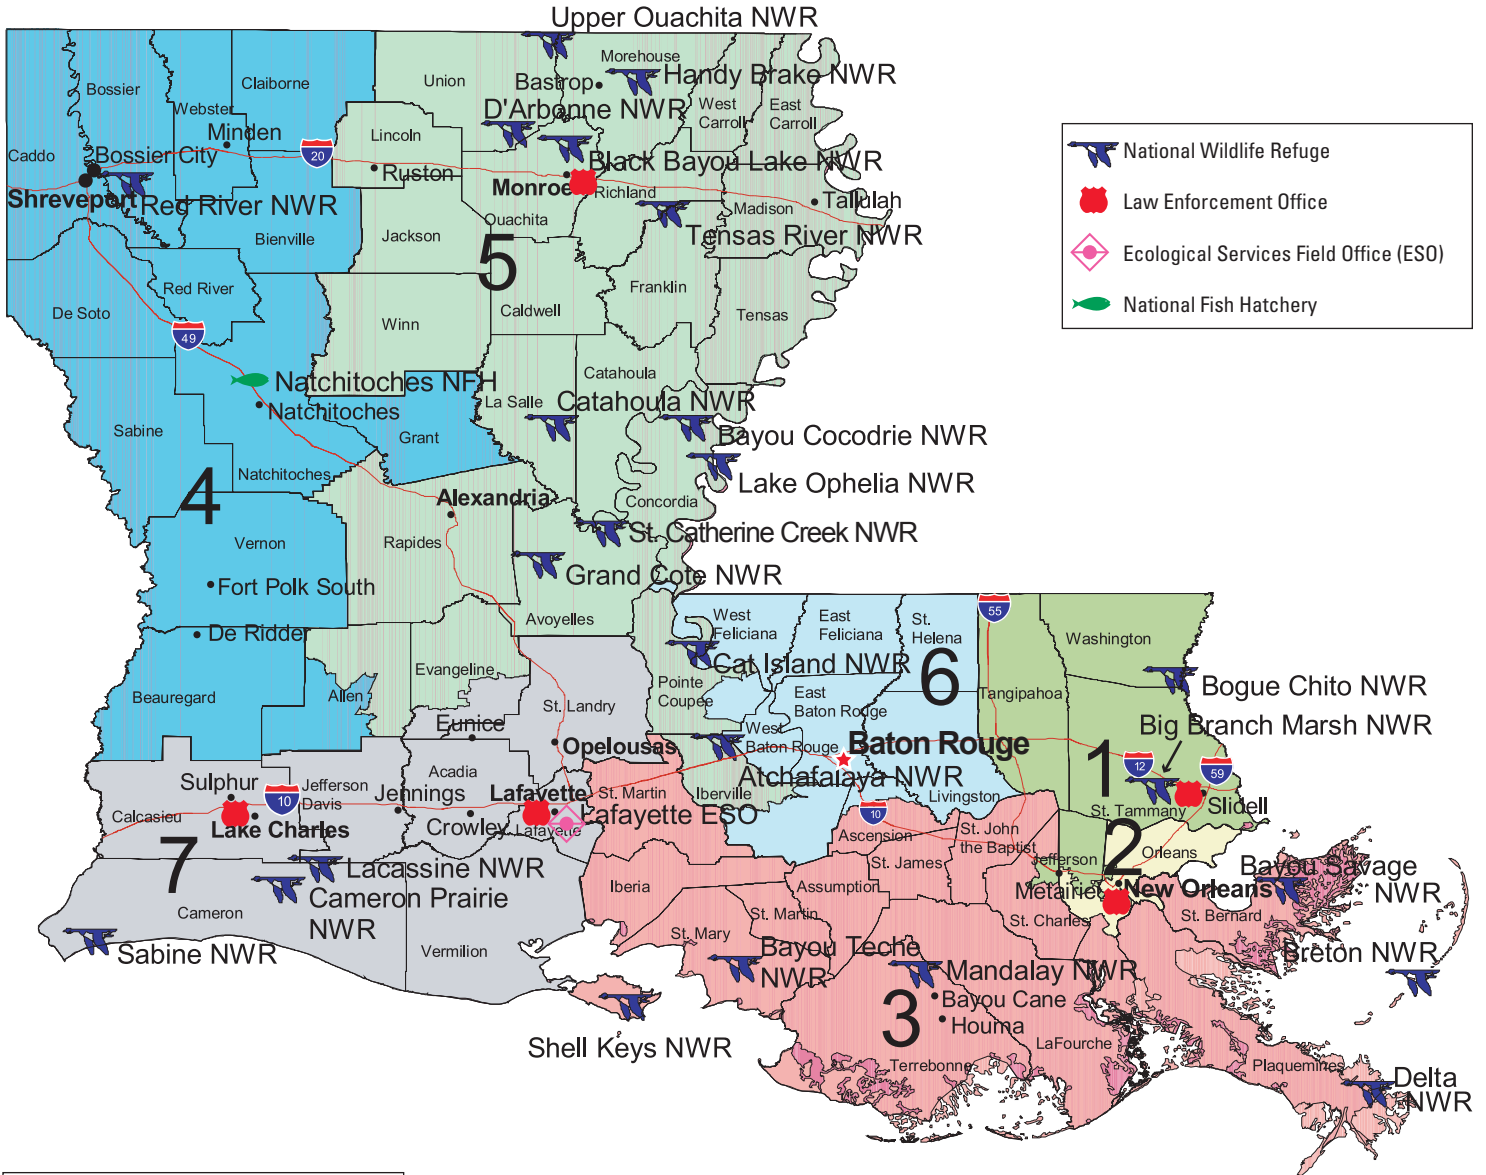

Louisiana Congressional Districts

-  National Wildlife Refuge
-  Law Enforcement Office
-  Ecological Services Field Office (ESO)
-  National Fish Hatchery

Gov. Bobby Jindal (R)
 Sen. David Vitter (R)
 Sen. Mary Landrieu (D)

1st Rep. Steve Scalise (R)
 2nd Rep. Cedric Richmond (D)
 3rd Rep. Jeff Landry (R)
 4th Rep. John Fleming (R)
 5th Rep. Rodney Alexander (R)
 6th Rep. Bill Cassidy (R)
 7th Rep. Charles Boustany (R)

Republicans are indicated by (R),
 Democrats by (D).

1/2011

For more information on the Southeast Region:
<http://www.fws.gov/southeast/ea/congressionalaffairs.html>