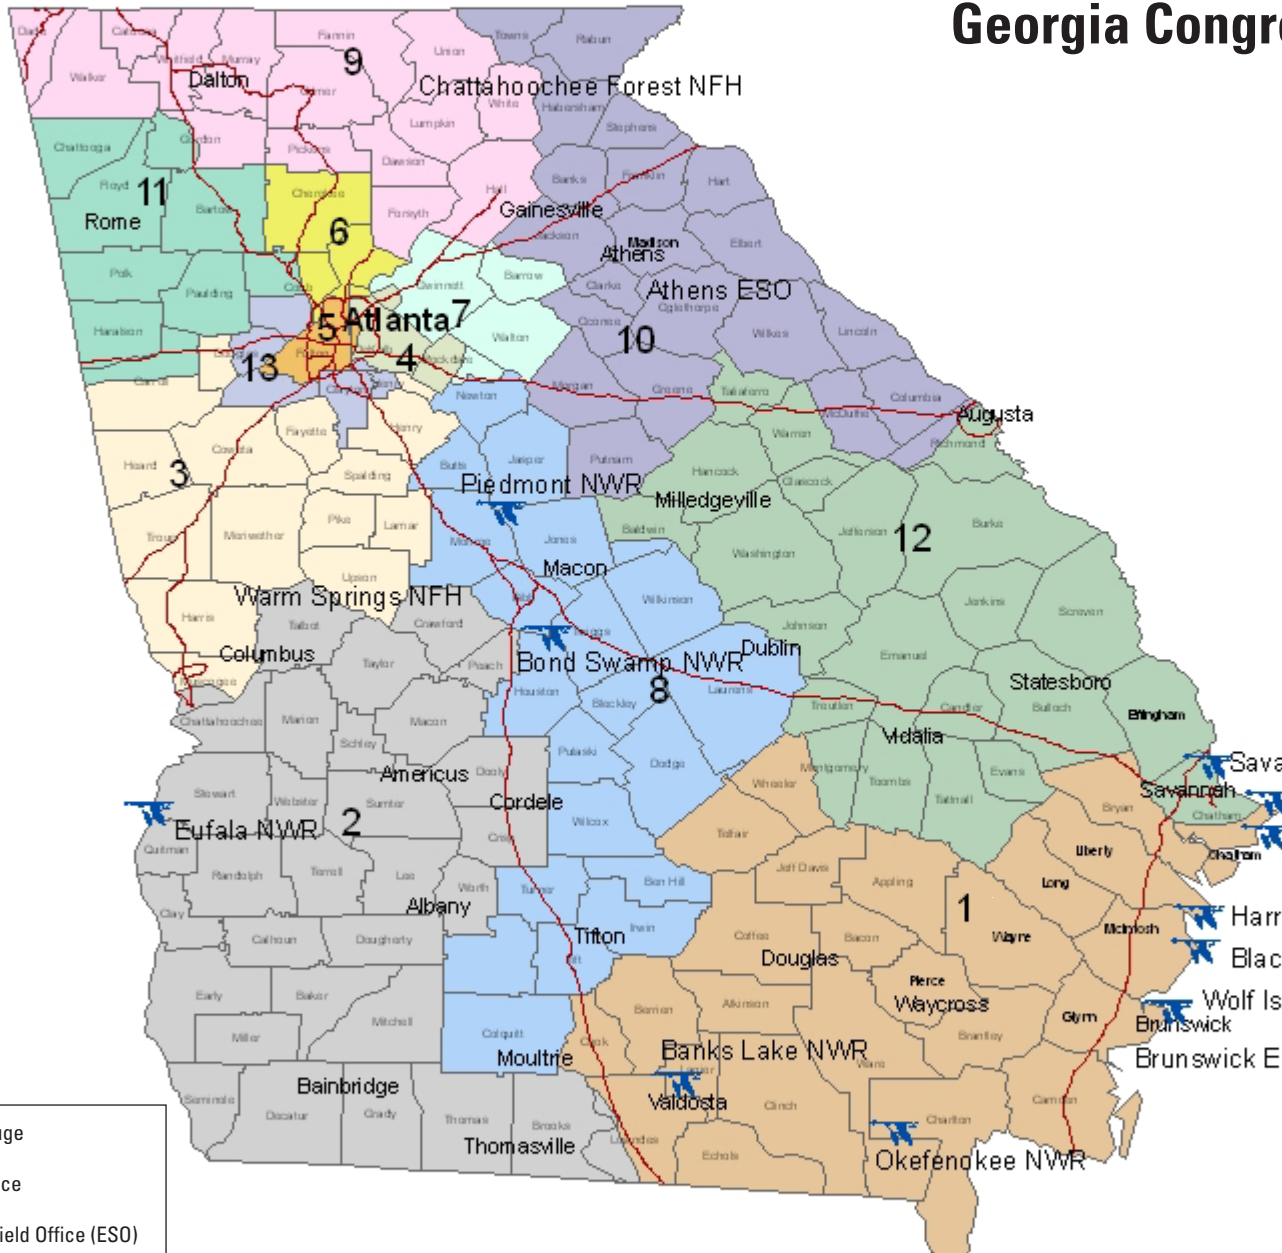

Georgia Congressional Districts

- Gov. Nathan Deal (R)
 Sen. Johnny Isakson (R)
 Sen. Saxby Chambliss (R)
- 1st Rep. Jack Dingston (R)
 2nd Rep. Sanford Bishop (D)
 3rd Rep. Lynn Westmoreland (R)
 4th Rep. Hank Johnson (D)
 5th Rep. John Lewis (D)
 6th Rep. Tom Price (R)
 7th Rep. Rob Woodall (R)
 8th Rep. Austin Scott (R)
 9th Rep. Tom Graves (R)
 10th Rep. Paul Broun (R)
 11th Rep. Phil Gingrey (R)
 12th Rep. John Barrow (D)
 13th Rep. David Scott (D)
- Republicans are indicated by (R),
 Democrats by (D).

- National Wildlife Refuge
- Law Enforcement Office
- Ecological Services Field Office (ESO)
- National Fish Hatchery

For more information on the Southeast Region:
<http://www.fws.gov/southeast/ea/congressionalaffairs.html>