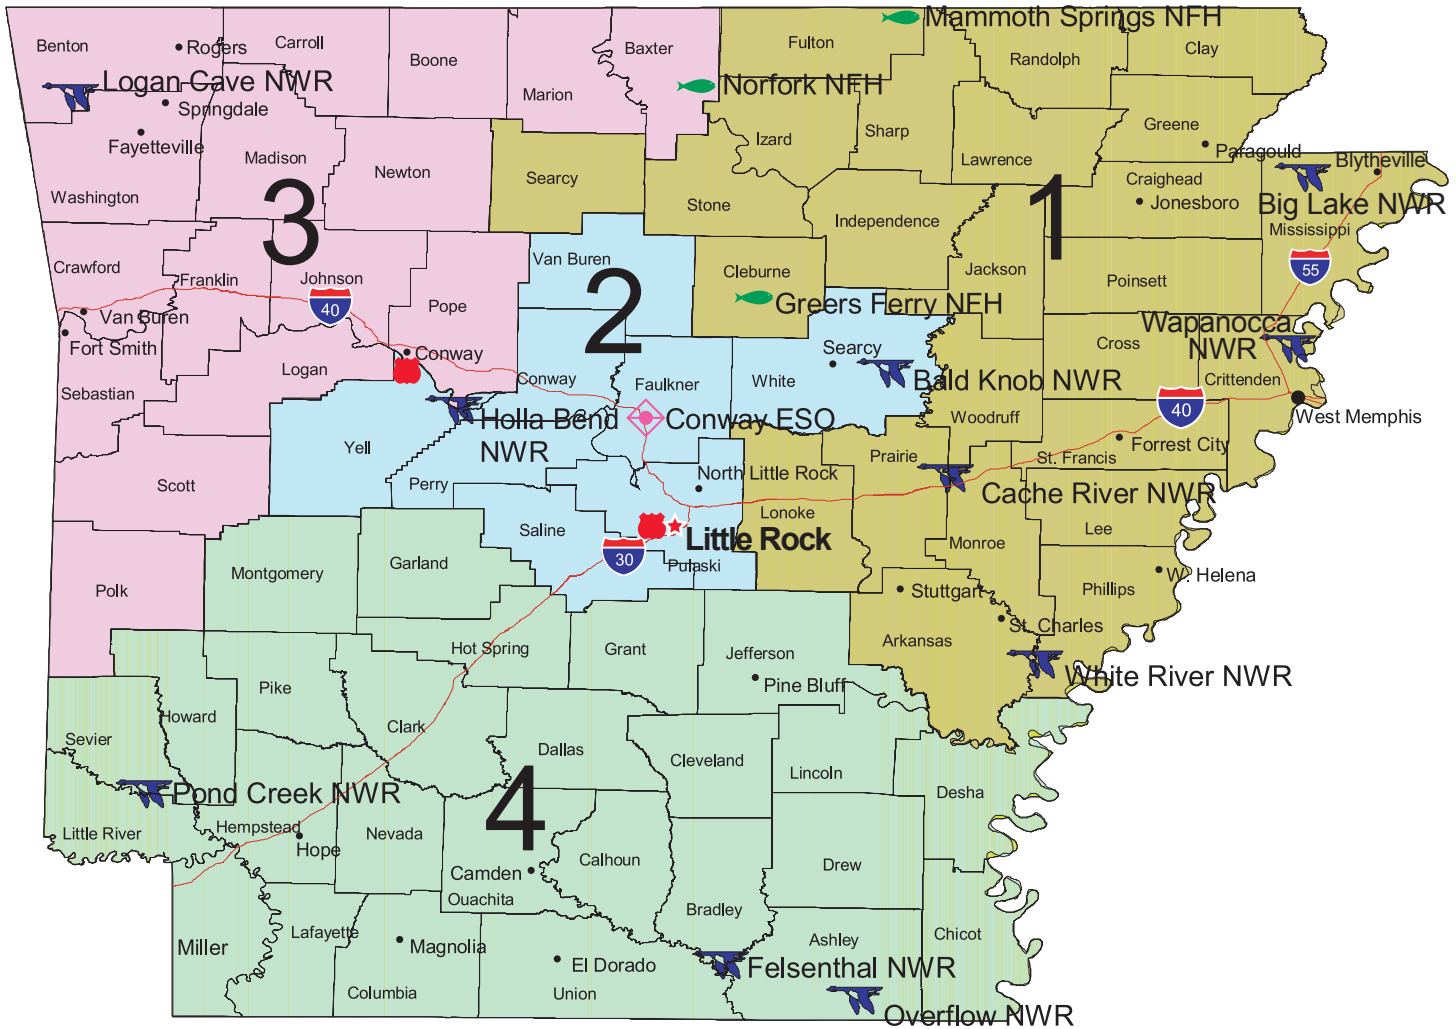

Arkansas Congressional Districts

Gov. Mike Beebe (D)
 Sen. Mark Pryor (D)
 Sen. John Boozman (R)

1st Rep. Rick Crawford (R)
 2nd Rep. Tim Griffin (R)
 3rd Rep. Steve Womack (R)
 4th Rep. Mike Ross (D)

Republicans are indicated by (R),
 Democrats by (D).

-  National Wildlife Refuge
-  Law Enforcement Office
-  Ecological Services Field Office (ESO)
-  National Fish Hatchery

For more information on the Southeast Region:
<http://www.fws.gov/southeast/ea/congressionalaffairs.html>