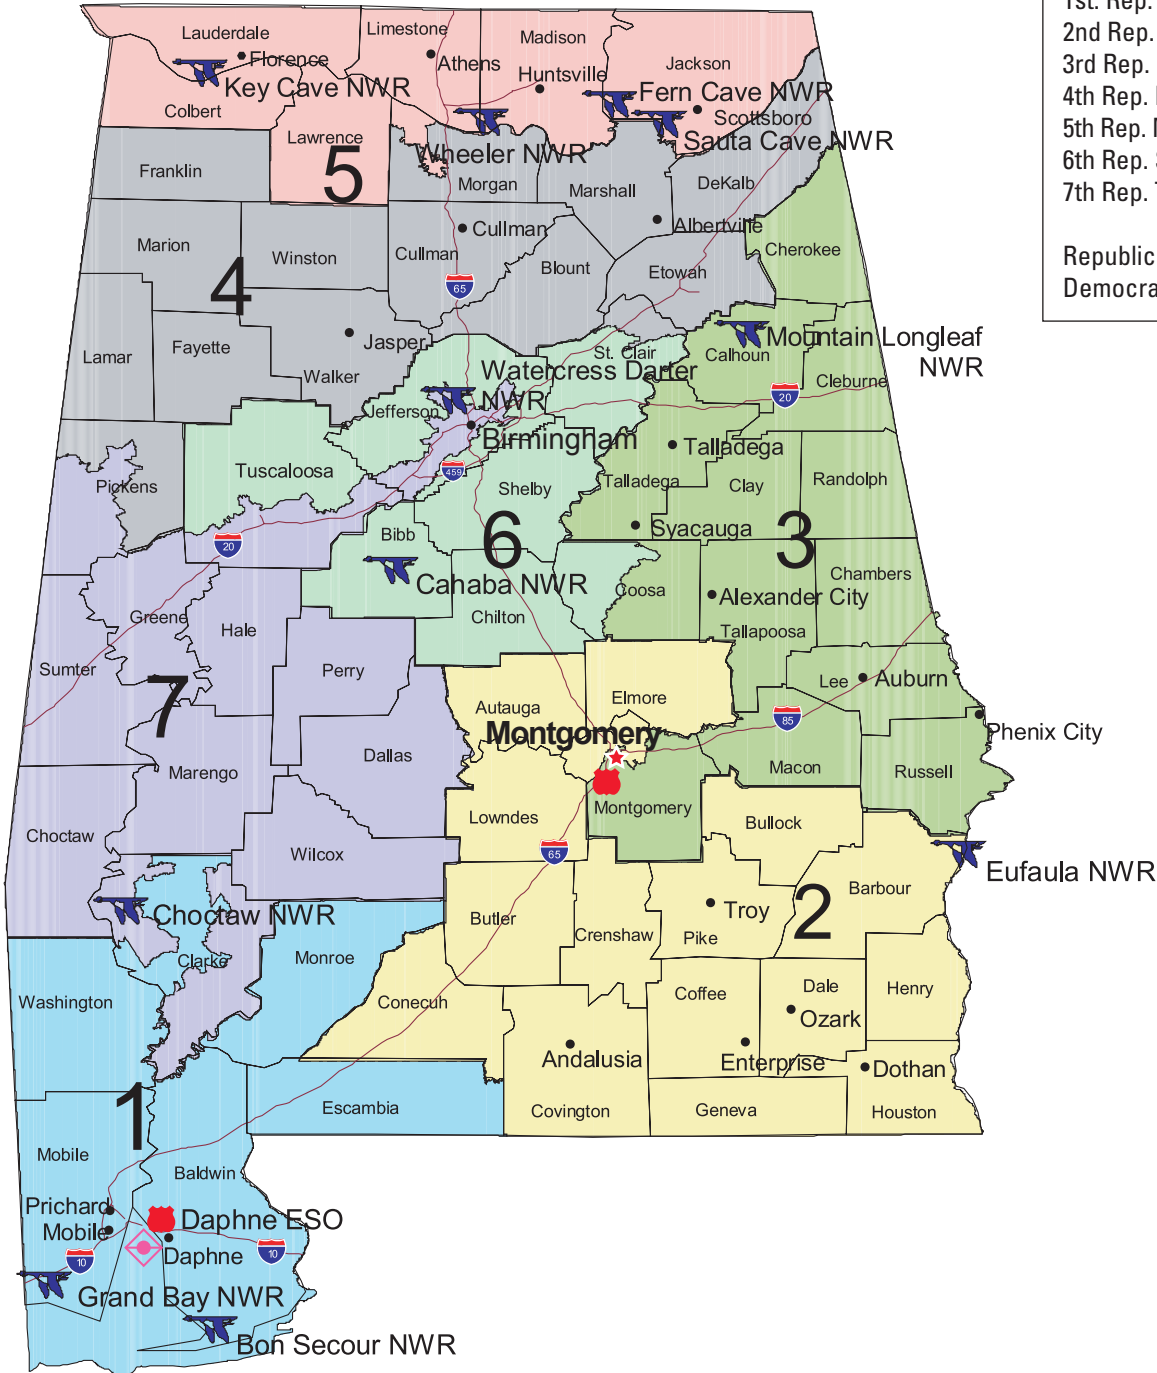

Alabama Congressional Districts

Gov. Robert Bentley (R)
 Sen. Jeff Sessions (R)
 Sen. Richard C. Shelby (R)

1st Rep. Jo Bonner (R)
 2nd Rep. Martha Roby (R)
 3rd Rep. Mike Rogers (R)
 4th Rep. Robert Aderholt (R)
 5th Rep. Mo Brooks (R)
 6th Rep. Spencer Bachus (R)
 7th Rep. Terri Sewell (D)

Republicans are indicated by (R),
 Democrats by (D).

1/2011

-  National Wildlife Refuge
-  Law Enforcement Office
-  Ecological Services Field Office (ESO)

For more information on the Southeast Region:
<http://www.fws.gov/southeast/ea/congressionalaffairs.html>