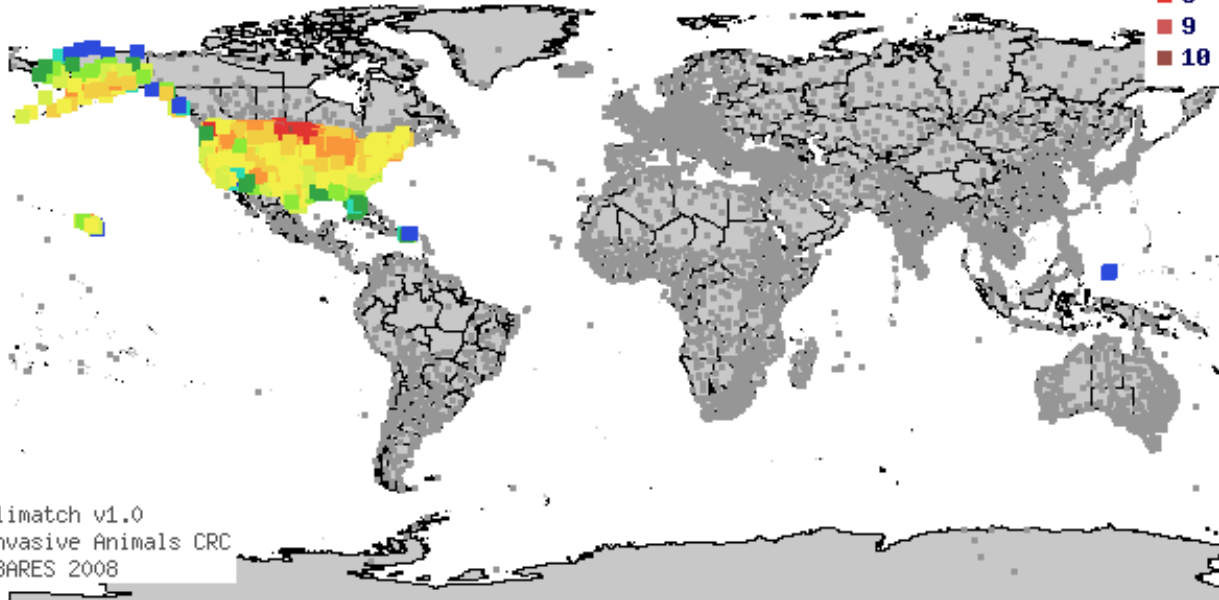

Algorithm: Euclidean

Climatch v1.0
Invasive Animals CRC
ABARES 2008