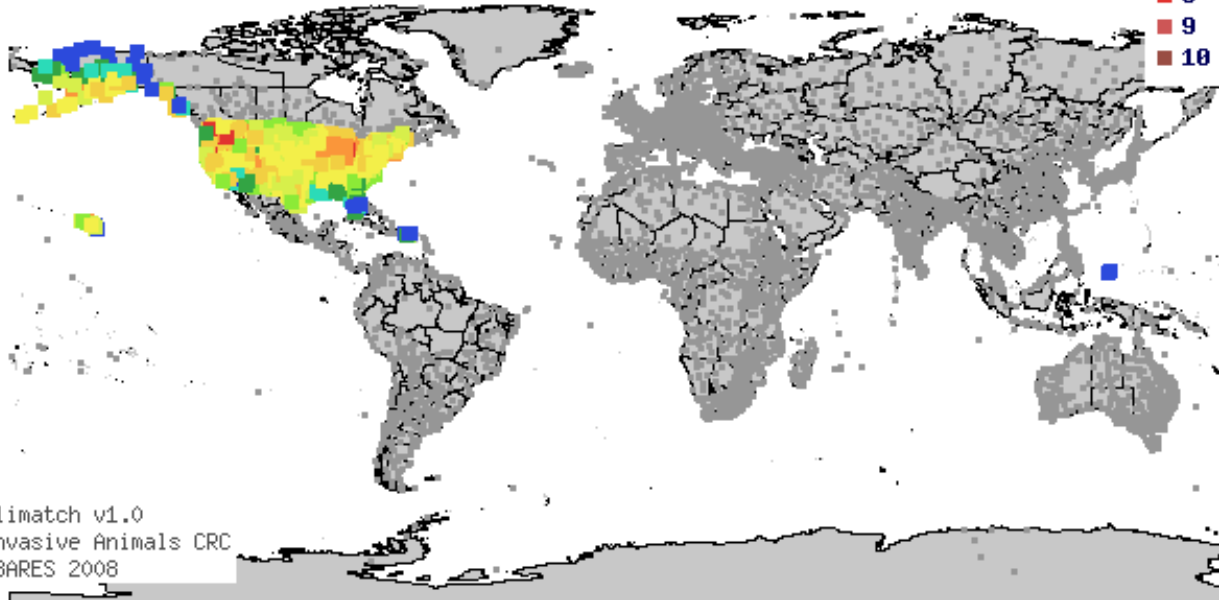

Algorithm: Euclidean

Climatch v1.0
Invasive Animals CRC
ABARES 2008