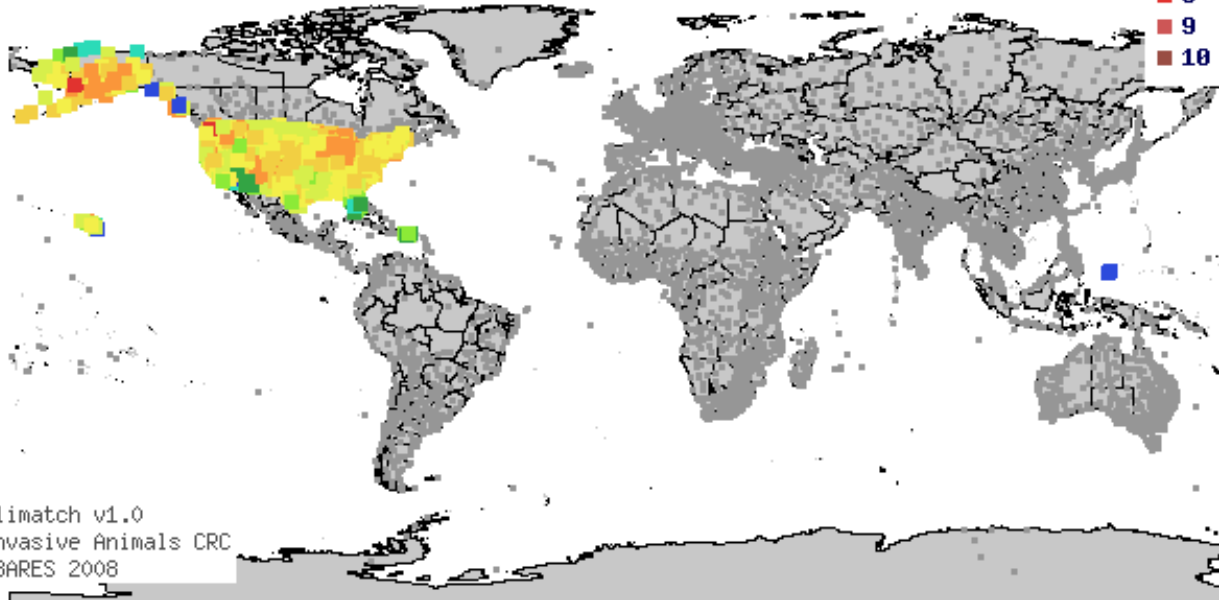

Algorithm: Euclidean

Climatch v1.0
Invasive Animals CRC
ABARES 2008