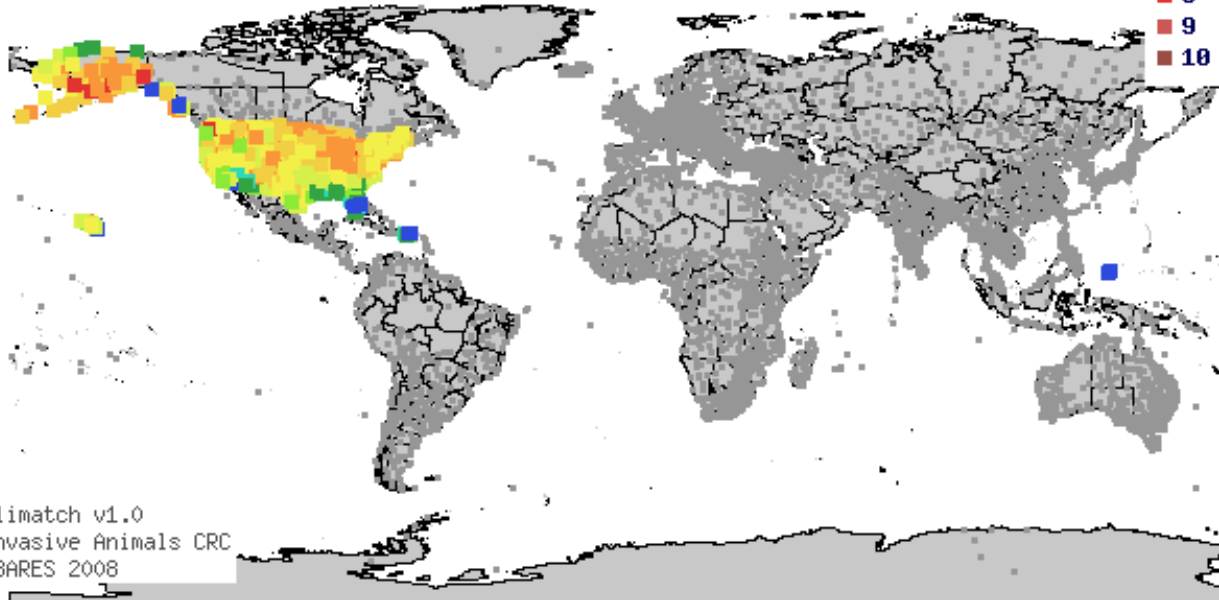

Algorithm: Euclidean

Climatch v1.0  
Invasive Animals CRC  
ABARES 2008