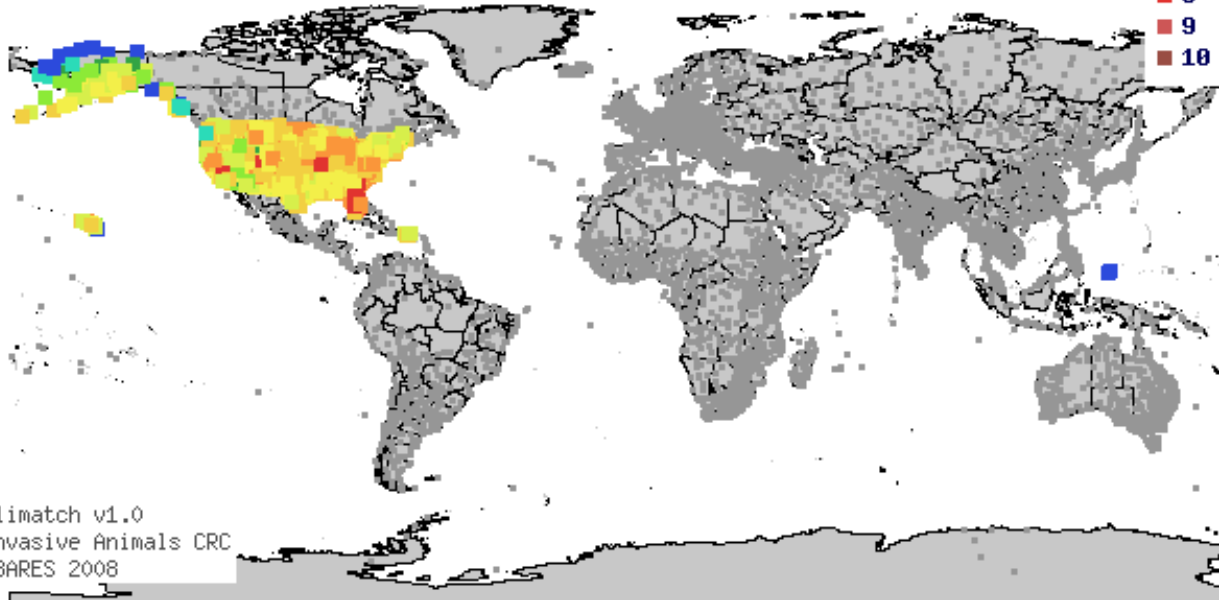

Algorithm: Euclidean

Climatch v1.0
Invasive Animals CRC
ABARES 2008