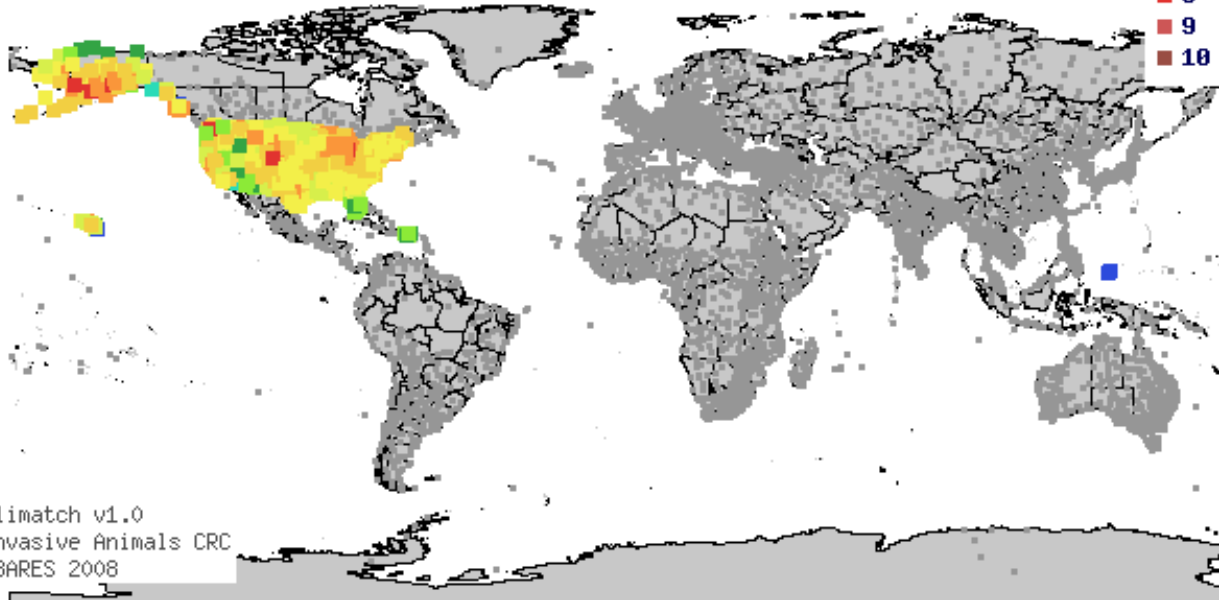

Algorithm: Euclidean

Climatch v1.0
Invasive Animals CRC
ABARES 2008