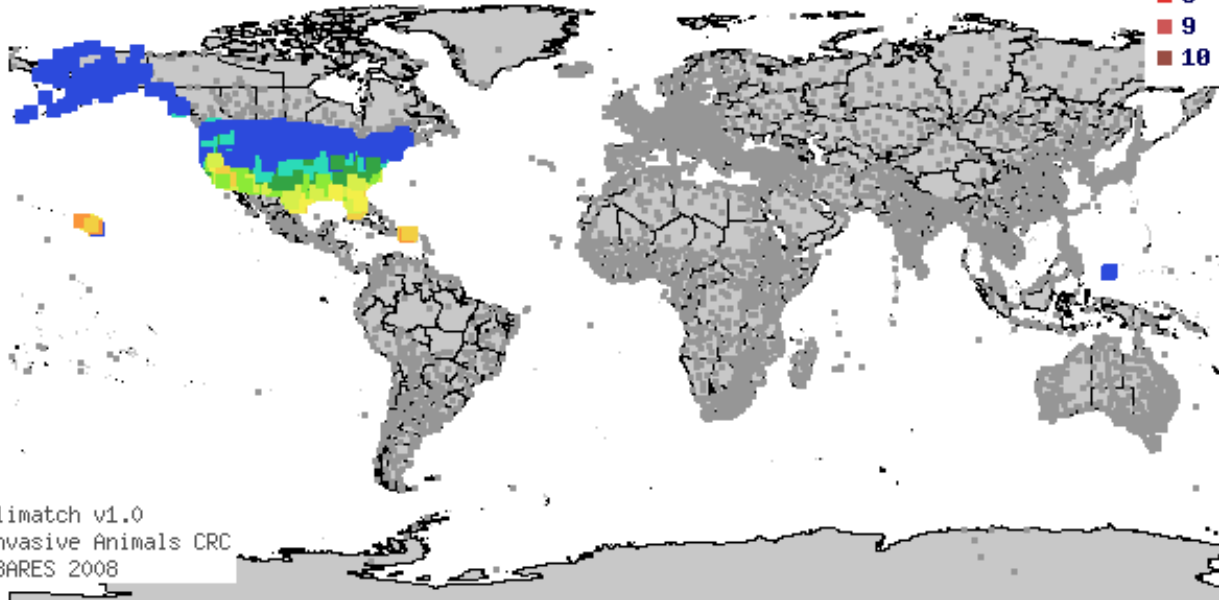

Algorithm: Euclidean

Climatch v1.0
Invasive Animals CRC
ABARES 2008