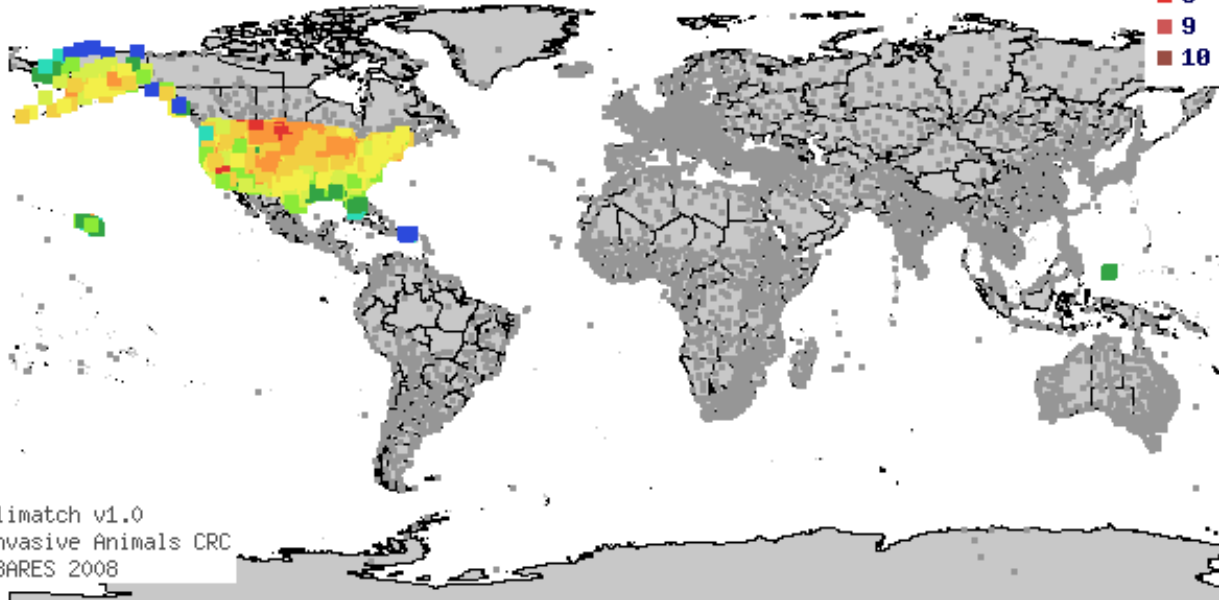

Algorithm: Euclidean

Climatch v1.0
Invasive Animals CRC
ABARES 2008