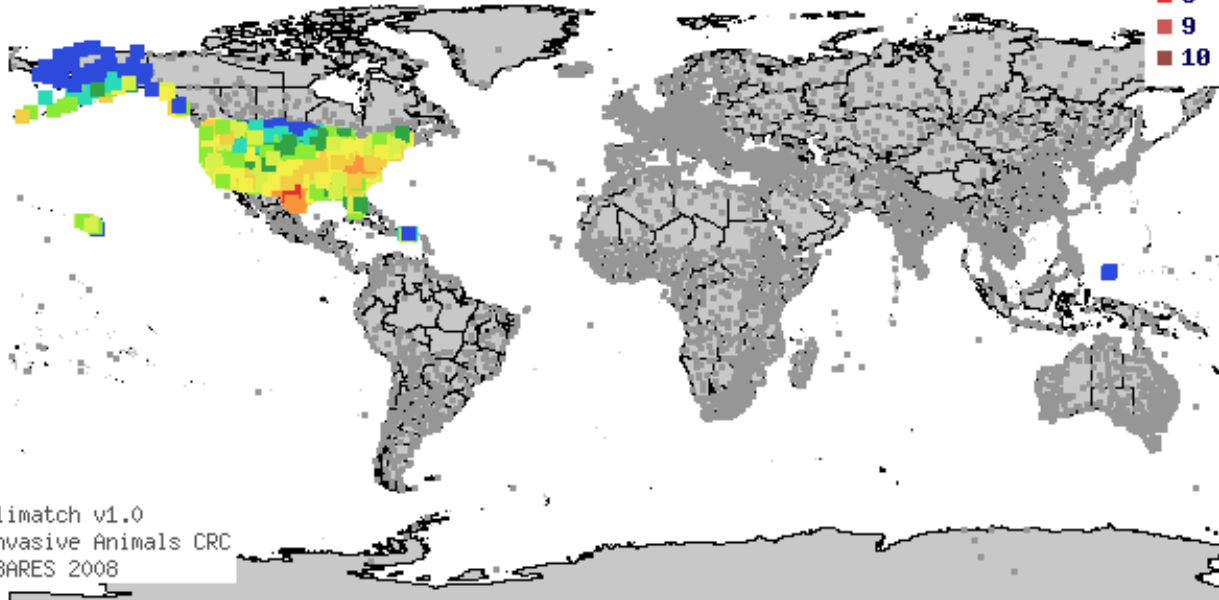

Algorithm: Euclidean

Climatch v1.0
Invasive Animals CRC
ABARES 2008