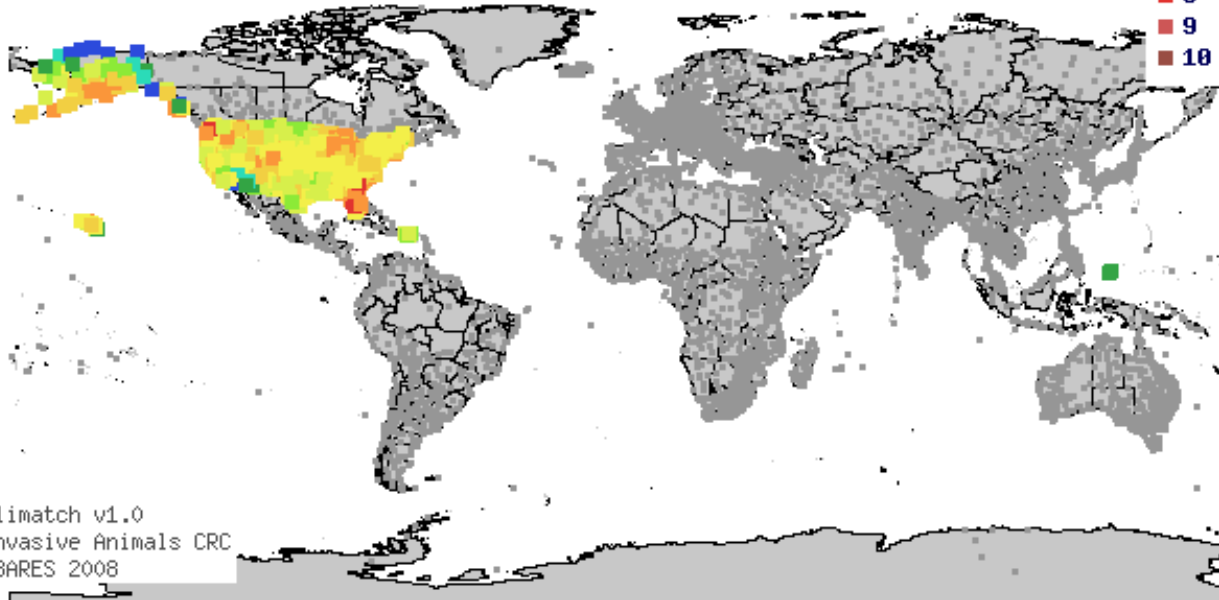

Algorithm: Euclidean

Climatch v1.0  
Invasive Animals CRC  
ABARES 2008