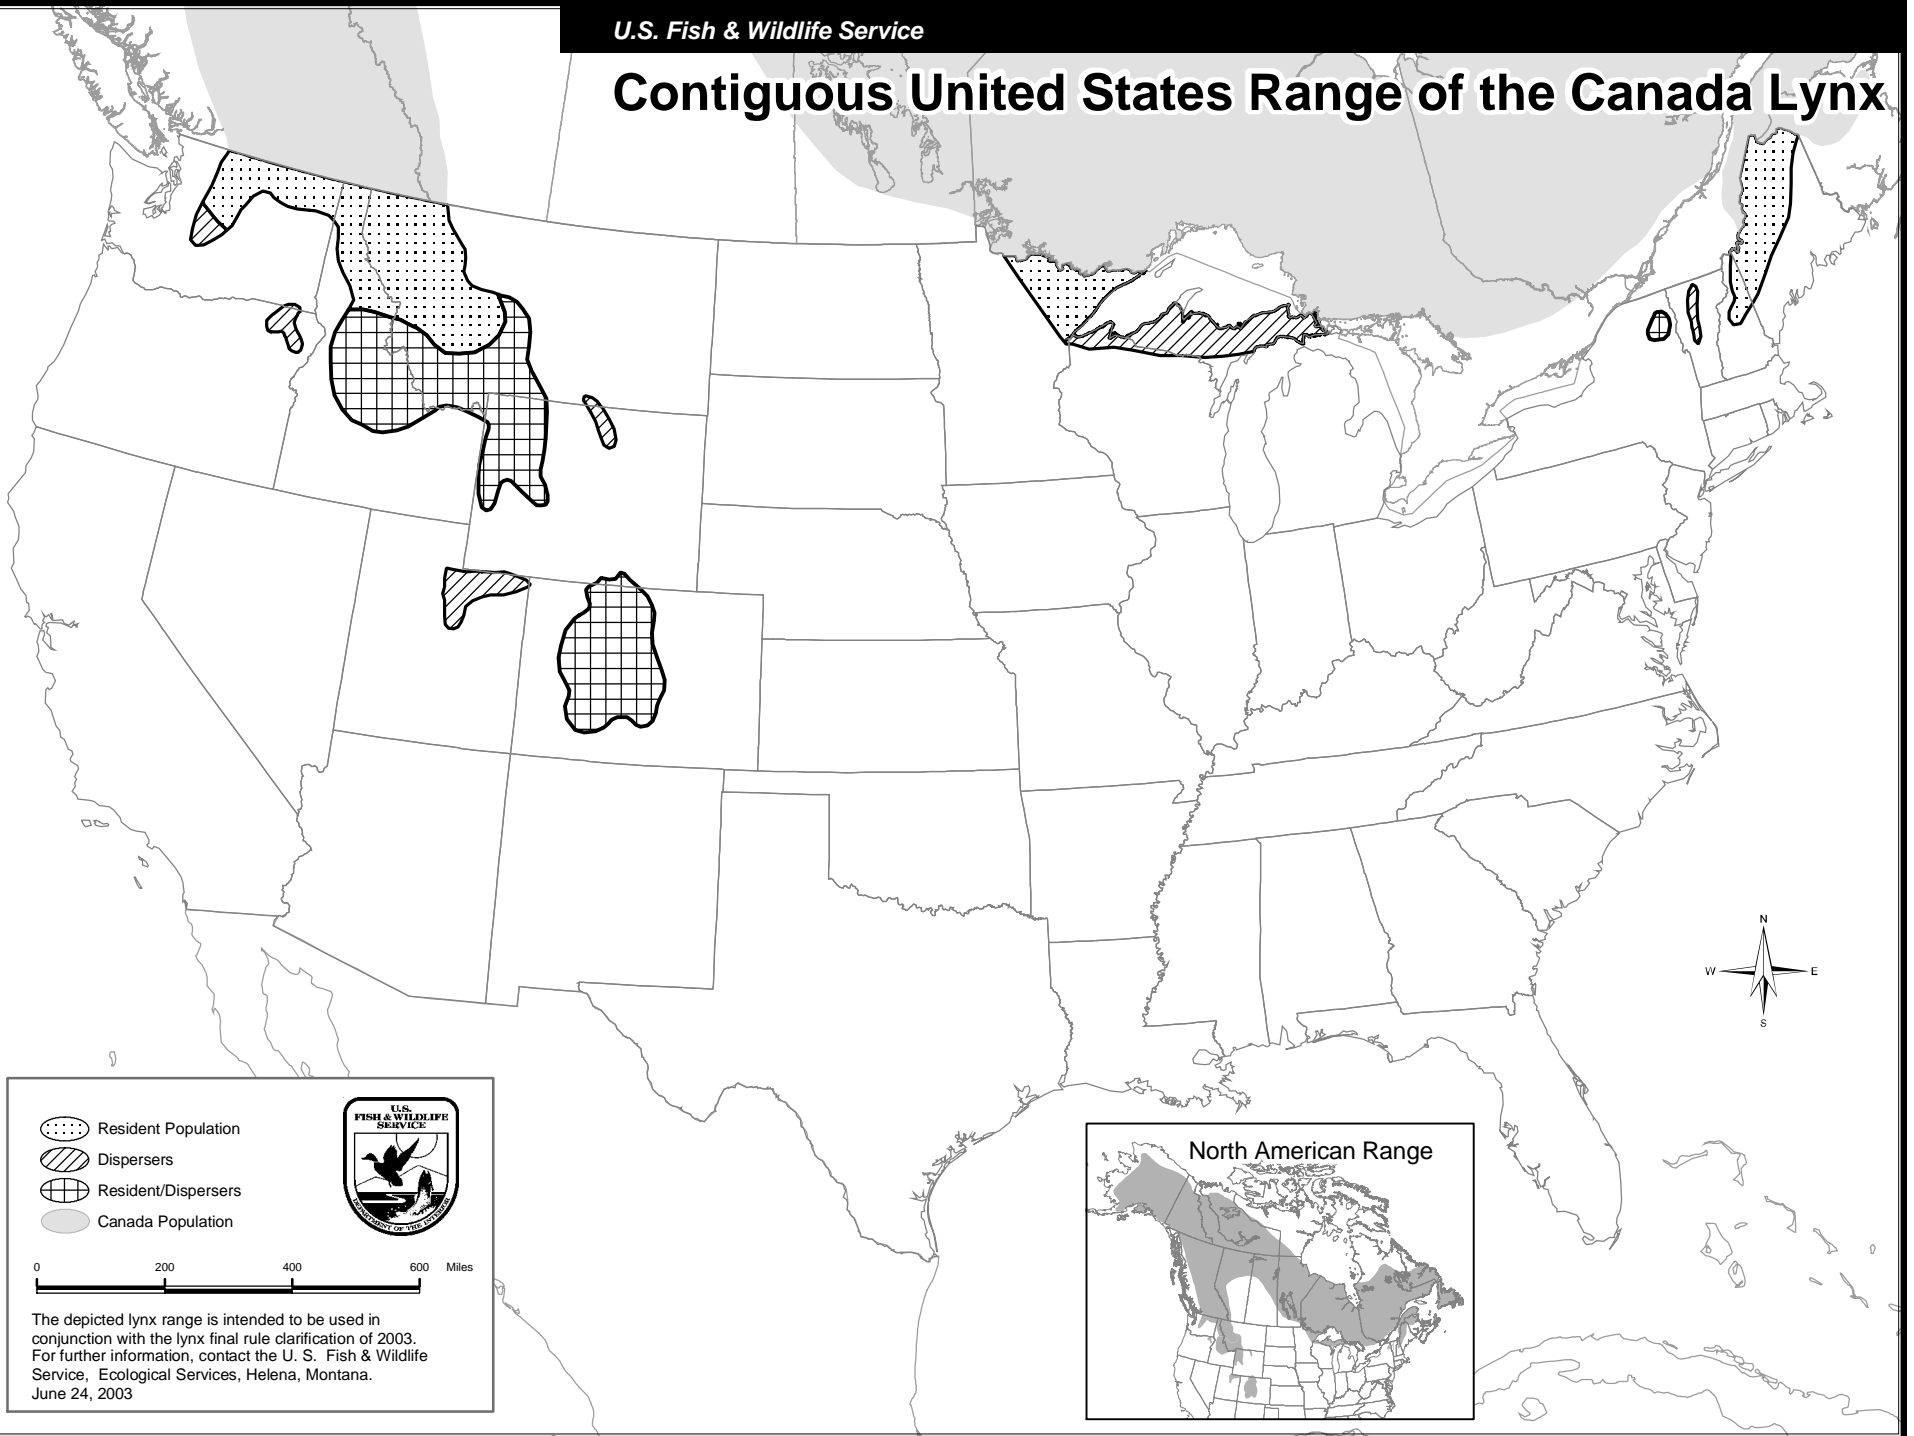

Contiguous United States Range of the Canada Lynx

- Resident Population
- Dispersers
- Resident/Dispersers
- Canada Population

0 200 400 600 Miles

The depicted lynx range is intended to be used in conjunction with the lynx final rule clarification of 2003. For further information, contact the U. S. Fish & Wildlife Service, Ecological Services, Helena, Montana. June 24, 2003