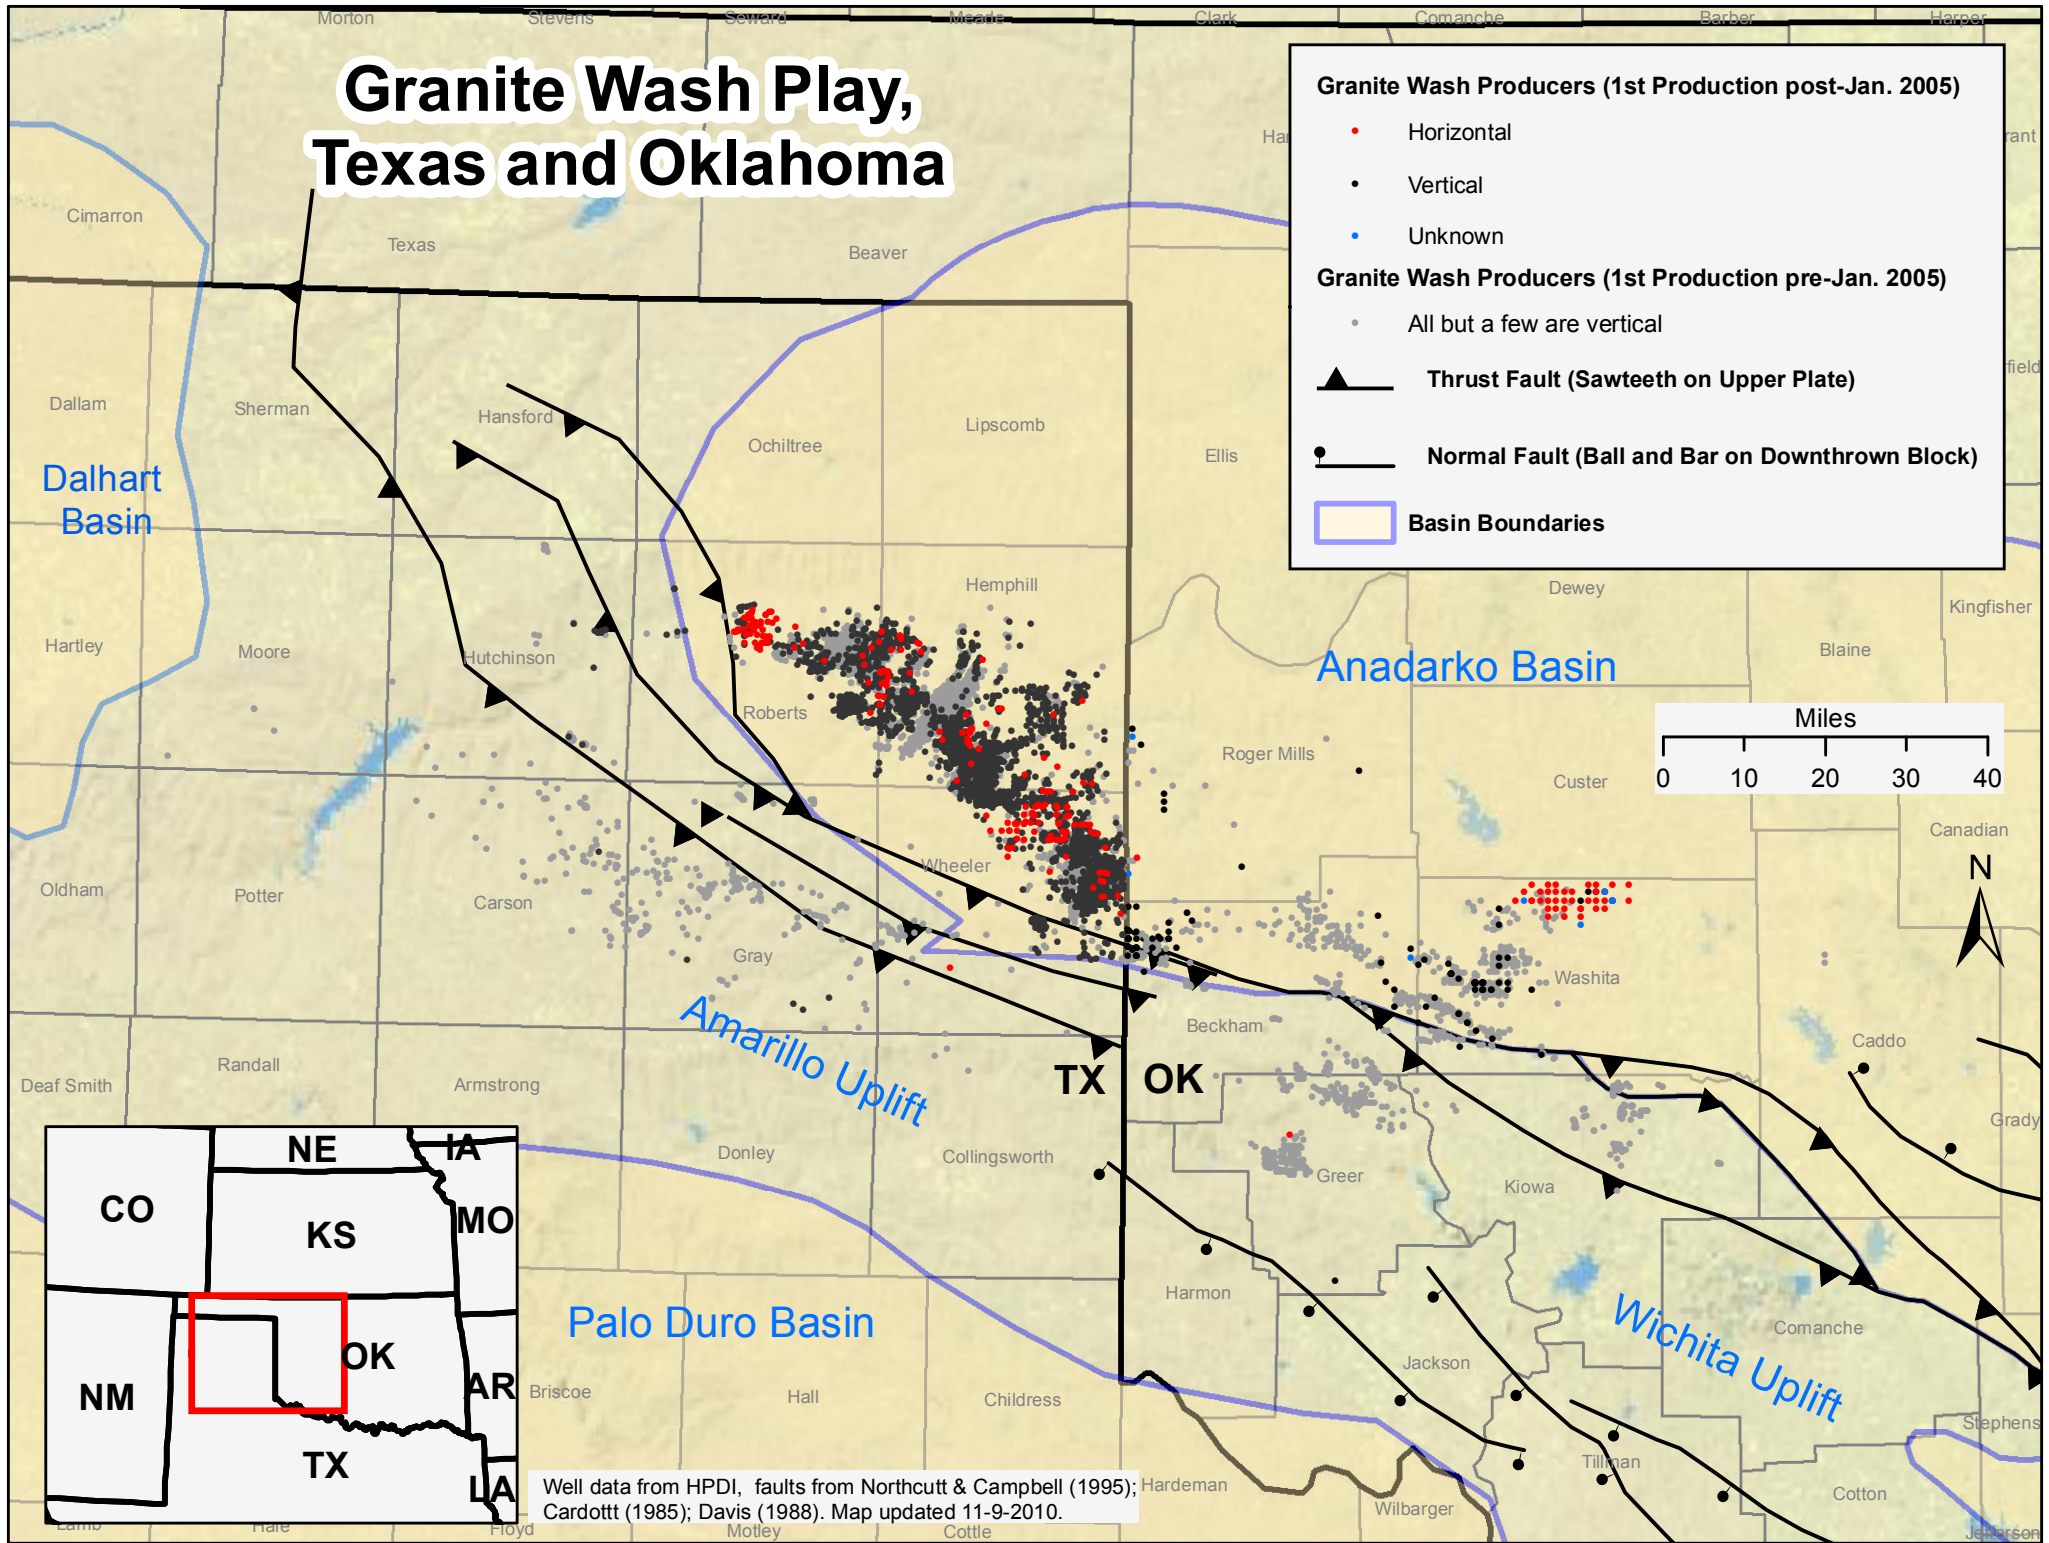

Granite Wash Play, Texas and Oklahoma

Granite Wash Producers (1st Production post-Jan. 2005)

- Horizontal
- Vertical
- Unknown

Granite Wash Producers (1st Production pre-Jan. 2005)

- All but a few are vertical

▲ Thrust Fault (Sawteeth on Upper Plate)

● Normal Fault (Ball and Bar on Downthrown Block)

□ Basin Boundaries

Well data from HPDI, faults from Northcutt & Campbell (1995); Hardeman (1985); Cardott (1985); Davis (1988). Map updated 11-9-2010.