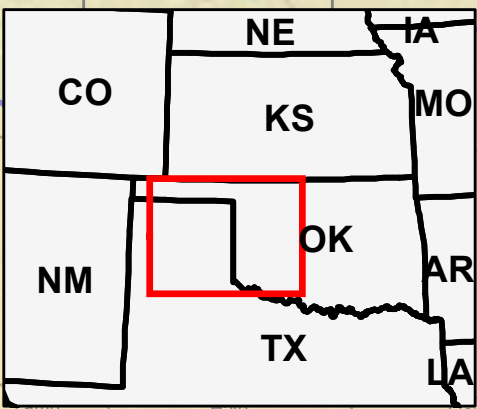

Granite Wash Play, Texas and Oklahoma

Granite Wash Producers (1st Production post-Jan. 2005)

- Horizontal
- Vertical
- Unknown

Granite Wash Producers (1st Production pre-Jan. 2005)

- All but a few are vertical

▲ Thrust Fault (Sawteeth on Upper Plate)

● Normal Fault (Ball and Bar on Downthrown Block)

□ Basin Boundaries

Well data from HPDI, faults from Northcutt & Campbell (1995); Hardeman (1985); Cardott (1985); Davis (1988). Map updated 11-9-2010.