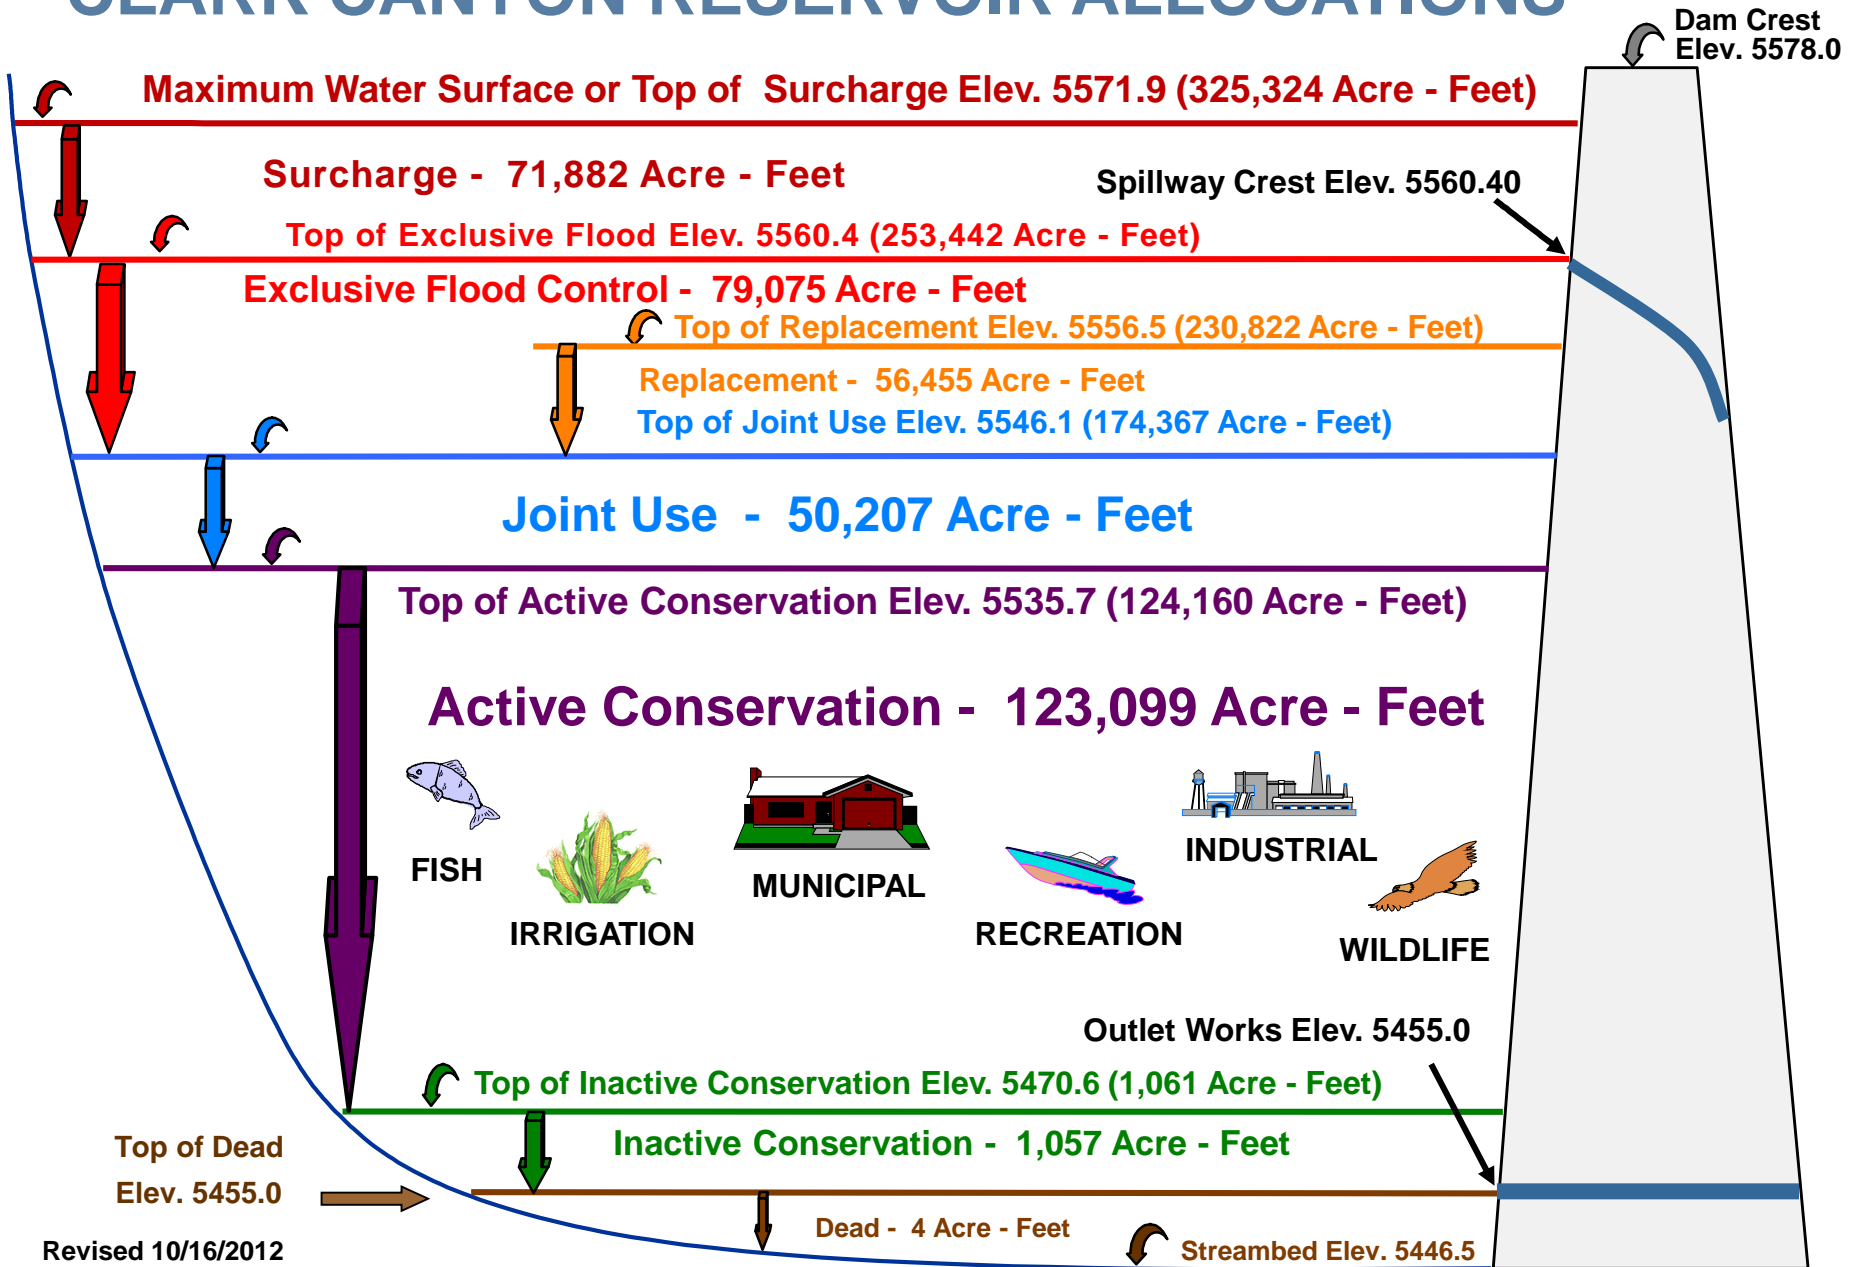

CLARK CANYON RESERVOIR ALLOCATIONS

Revised 10/16/2012