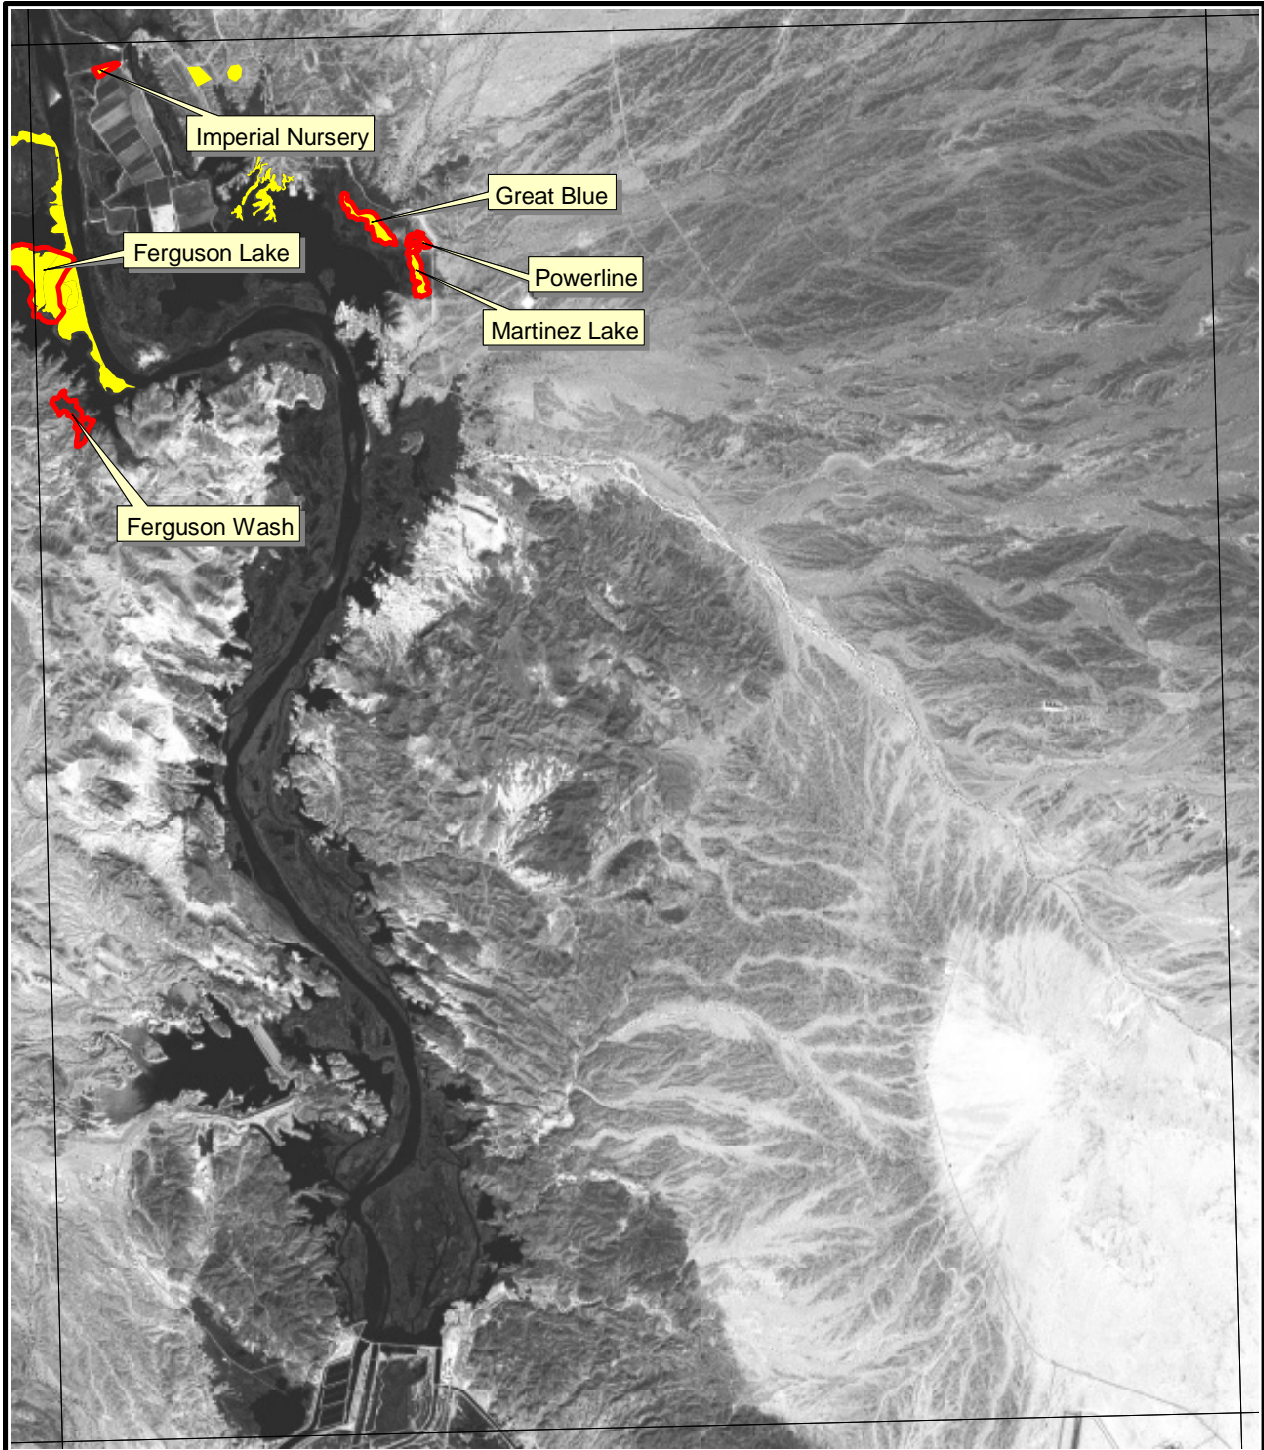

ARIZONA

Project Location

- Historically Occupied
- 2003 Surveyed/Not Occupied
- 2003 Surveyed/Occupied

**Picacho**

1000 0 1000 Meters

ARIZONA  
Project Location

- Historically Occupied
- 2003 Surveyed/Not Occupied
- 2003 Surveyed/Occupied

**Imperial Reservoir**

1000 0 1000 Meters